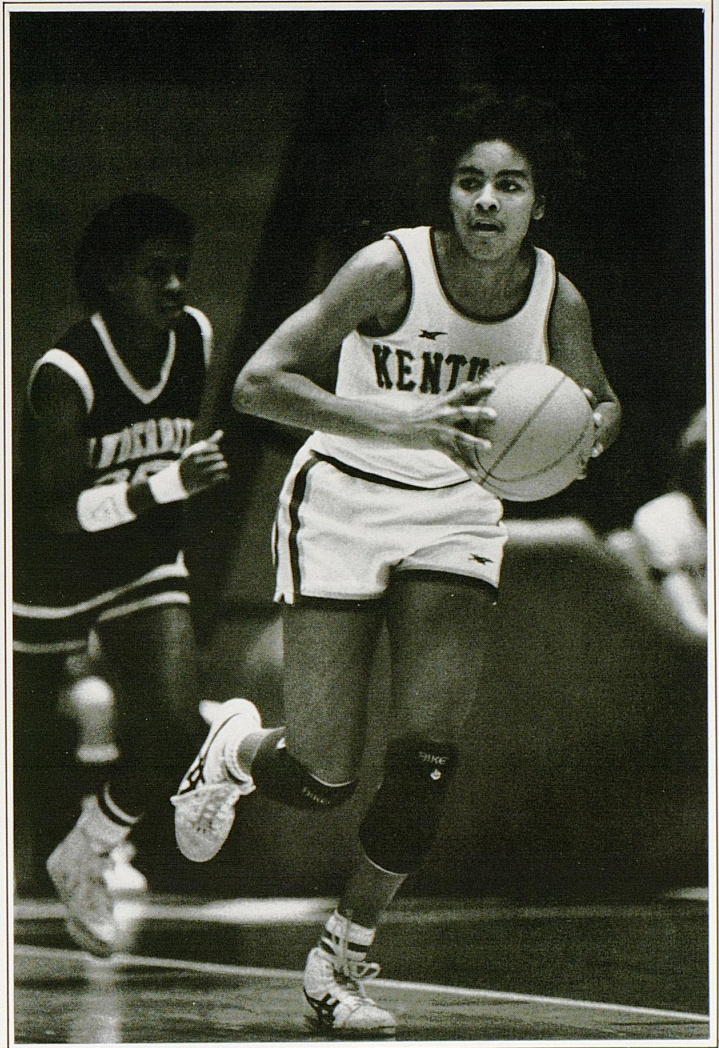

WE LOVE

Lady Kat

BASKETBALL

- WE ATTEND GAMES NEAR AND FAR.
- WE MEET, PROVIDE SOCIALS AND HONOR THE LADY KATS.
- WE GENERATE PUBLICITY ABOUT THE TEAM, PROGRAM AND BOOSTER CLUB.
- WE ASSIST IN DIRECTING FUNDS TO THE LADY KATS.
- WE ARE USHERS; WE ARE VENDORS; WE ARE SUPPORTERS OF THE LADY KAT BASKETBALL PROGRAM...AND WE ARE GROWING!

**BE A
BOOSTER
IN
1983 - '84**

MEMBERSHIP FEE - $5