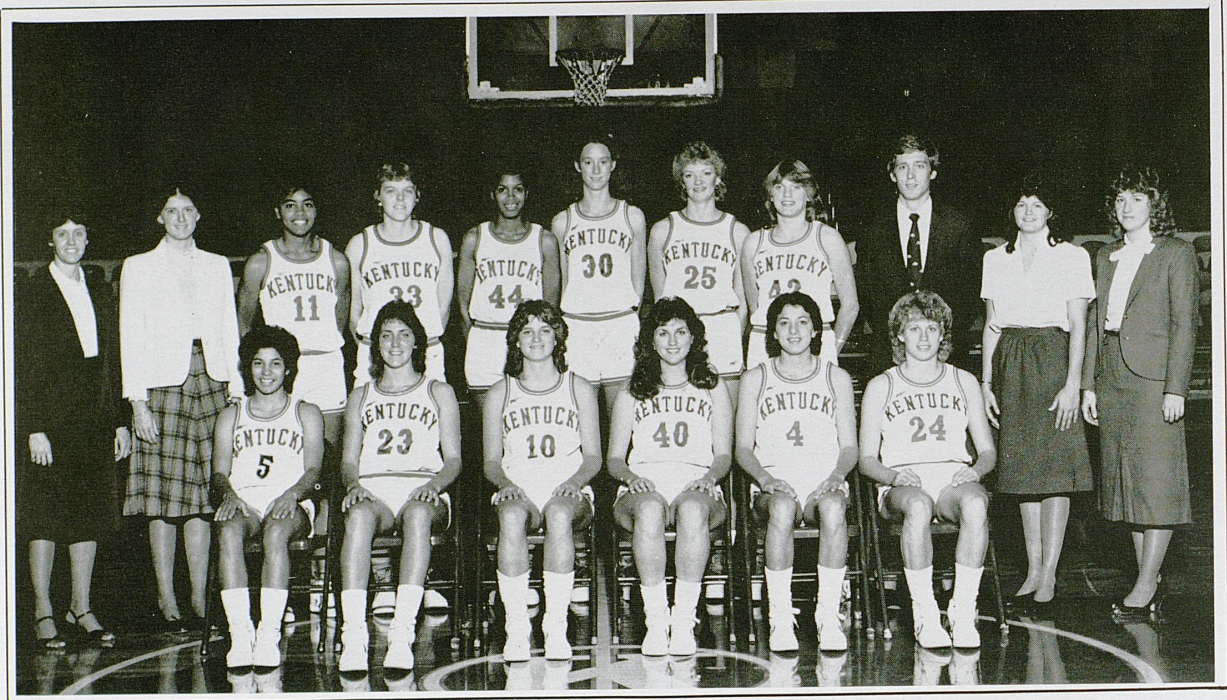

Seated, left to right: Sandy Harding, Julie Duerring, Lisa Collins, Lynnette Lewis, Diane Stephens and Donna Martin. Standing, left to right: Head Coach Terry Hall, Graduate Assistant Robin Board, Leslie Nichols, Debbie Miller, Karen Mosley, Melanie Warren, Jody Runge, Melissa Napier, Assistant Coach Mike Kindred, Volunteer Assistant Patty Jo Hedges and Trainer Sue Stanley.

No.	NAME	POSITION	CLASS	HEIGHT	HOMETOWN/HS
10	Lisa Collins	G/F	SR	5-10	Corbin, Ky. Laurel County High
23	Julie Duerring	G	FR	5-7	Florence, Ky. Boone County High
5	Sandy Harding	G	FR	5-2	Auburn, N.Y. Auburn High
40	Lynnette Lewis	F	SR	5-9	Loyall, Ky. Cawood High
24	Donna Martin	G	SR	5-7	Lexington, Ky. Tates Creek High
33	Debbie Miller	C	FR	6-1	Liberty, Ky. Casey County High
44	Karen Mosley	C	SO	6-3	Toledo, Oh. Bowsher High
42	Melissa Napier	F	FR	6-1	Barbourville, Ky. Knox Central High
11	Leslie Nichols	F	SO	6-0	Lexington, Ky. Henry Clay High
25	Jody Runge	C	SR	6-2	Waukon, Iowa Waukon High
4	Diane Stephens	G	JR	5-9	Louisville, Ky. Southern High
30	Melanie Warren	C	FR	6-6	Owensboro, Ky. Owensboro Catholic

KENTUCKY

Terry Hall, Head Coach
Mike Kindred, Assistant Coach
Robin Board, Graduate Assistant
Sue Stanley, Trainer
Mary Beth Brooks, Student Trainer
Heather Longton and Lisa Neal, Managers