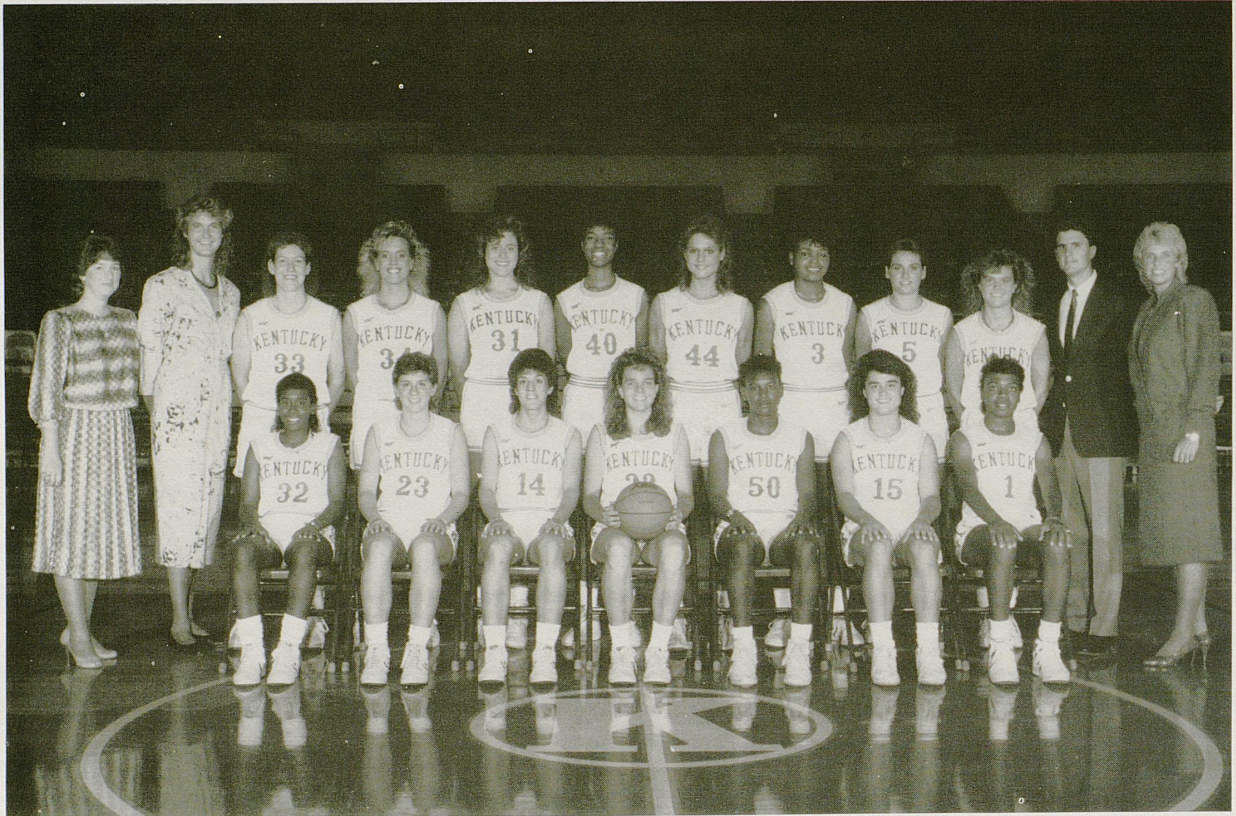

'87-'88 Roster

University of Kentucky

1987-88 Kentucky Lady Kats

Front row, left to right: Kris Miller, Mary Jane White, Monique Tarantini, Michele Pennie, Belitta Croley, Jodie Whitaker, Tracye Davis. **Standing**, left to right: Trainer Sue Stanley, Assistant Coach Cindy Noble Hauserman, Beth Ousley, Pam Shrum, Angel Stevens, Davitria Harrell, Shannon Freeman, Lora Spencer, Debbie Hoskins, Julie Whitaker, Assistant Coach Andy Barnes, Head Coach Sharon Fanning.

No.	Name	Pos.	Class	Ht.	Hometown (High School)
3	Lora Spencer	F	SO	6'1"	Russellville, Ky. (Logan County)
5	Debbie Hoskins	G	FR	5'10"	Harlan, Ky. (Harlan)
14	Monique Tarantini	G	SR	5'8"	Westover, W.Va. (St. Francis)
15	Jodie Whitaker	G	JR	5'7"	Austin, Ind. (Austin)
21	Tracye Davis	G	FR	5'8"	Lexington, Ky. (Henry Clay)
22	Michele Pennie	G/F	SR	5'11"	Clearwater, Fla. (Central Catholic)
32	Kris Miller	G	SO	5'4"	Owensboro, Ky. (Owensboro Catholic)
33	Beth Ousley	F	FR	5'11"	Morehead, Ky. (Rowan County)
34	Pam Shrum	F	JR	6'0"	Monticello, Ky. (Monticello)
40	Davitria Harrell	C	SO	6'4"	Memphis Tenn. (Kirby)
50	Belitta Croley	F	SR	5'10"	Lexington, Ky. (Henry Clay)
55	Angel Stevens	F	FR	6'1"	Noctor, Ky. (Brethitt County)

HEAD COACH: Sharon Fanning (Tennessee-Chattanooga, 1975)

ASSISTANT COACHES: Andy Barnes (East Tennessee, 1980) Cindy Noble Hauserman (Tennessee, 1983)

TRAINER: Sue Stanley (Ohio State, 1979)

SPORTS INFORMATION: Rena Vicini (Kentucky, 1976)