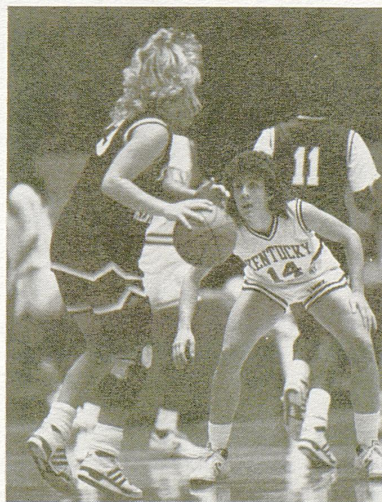

Monique became a star defensive player.