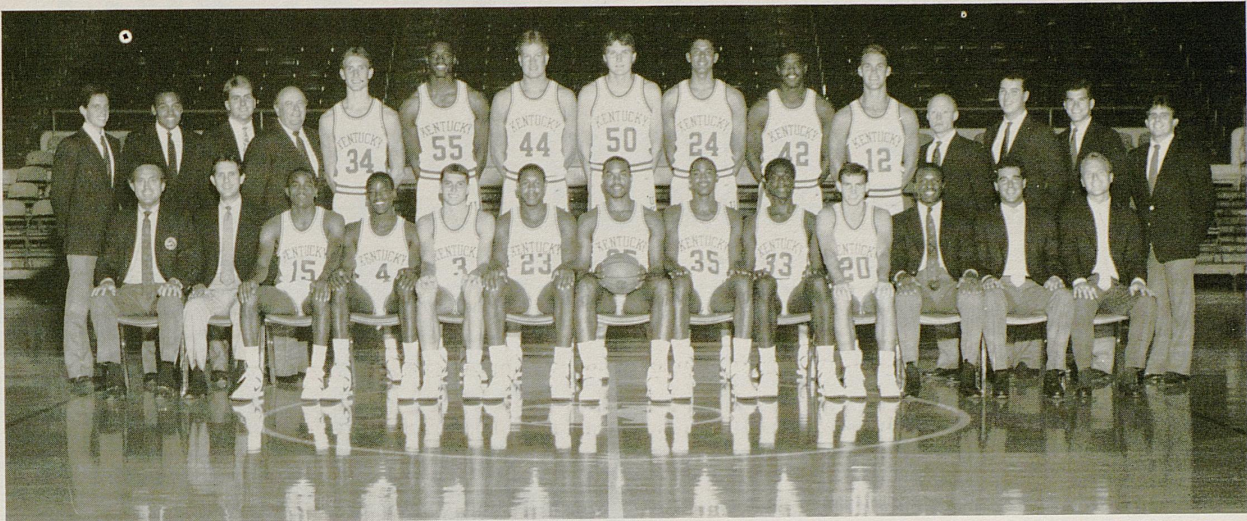

1987-88 KENTUCKY WILDCATS

First Row: (left to right) Head Coach Eddie Sutton, Assistant Coach James Dickey, Ed Davender (15), Derrick Miller (4), Rex Chapman (3), Eric Manuel (23), Winston Bennett (25), Reggie Hanson (35), Johnathon Davis (33), Sean Sutton (20), Assistant Coach Dwane Casey, Assistant Coach Jimmy Dykes and Assistant Coach Roger Harden.

Second Row: (left to right) John Syers (mgr.), Tim Jackson (mgr.), Joe Mack Treas (mgr.) Bill Keightley (equipment mgr.), John Pelphrey (34), Cedric Jenkins (55), Rob Lock (44), Mike Scott (50), LeRon Ellis (24), Richard Madison (42), Deron Feldhaus (12), Walt McCombs (trainer), Robert Gayheart (mgr.), Charles Wooton (asst. trainer) and Jeff Kidder (mgr.)

1987-88 UNIVERSITY OF KENTUCKY BASKETBALL SCHEDULE

Date	Opponent	Site	Tipoff*	TV
Nov. 24 (Tues.)	SOVIET UNION (EXH)	LEXINGTON	7:30	UK-TV (Delayed)
Nov. 28 (Sat.)	HAWAII	LEXINGTON	8:00	UK-TV (Live)
Dec. 1 (Tues.)	CINCINNATI	LEXINGTON	8:00	UK-TV (Live)
Dec. 5 (Sat.)	Indiana	Indianapolis	2:00	ABC-TV
Dec. 12 (Sat.)	LOUISVILLE	LEXINGTON	1:30	CBS-TV
Dec. 18 (Fri.)	UKIT-UNC-Char. vs. Mid. Tenn. Kentucky vs. Miami, O.	LEXINGTON	6:30	
Dec. 19 (Sat.)	UKIT-Consolation Game Championship Game	LEXINGTON	9:00 6:30	UK-TV (Live)
Dec. 28 (Mon.)	ALASKA	LEXINGTON	9:00	UK-TV (Live)
Dec. 31 (Thurs.)	VANDERBILT	LEXINGTON	8:00	UK-TV (Live)
Jan. 2 (Sat.)	Georgia	Atlanta	8:00	ESPN
Jan. 6 (Wed.)	MISSISSIPPI STATE	LEXINGTON	7:00	ESPN
Jan. 9 (Sat.)	AUBURN	LEXINGTON	7:30	UK-TV (Delayed)
Jan. 13 (Wed.)	Alabama	LEXINGTON	8:00	ESPN
Jan. 16 (Sat.)	TENNESSEE	Tuscaloosa	10:00	ESPN
Jan. 20 (Wed.)	FLORIDA	LEXINGTON	1:00	UK-TV (Delayed)
Jan. 23 (Sat.)	LSU	LEXINGTON	8:00	SEC-TV
Jan. 27 (Wed.)	Vanderbilt	Baton Rouge	2:00	CBS-TV
Jan. 31 (Sun.)	NOTRE DAME	Nashville	8:30	
Feb. 3 (Wed.)	OLE MISS	LOUISVILLE	1:30	ABC-TV
Feb. 6 (Sat.)	Mississippi State	LEXINGTON	7:30	UK-TV (Delayed)
Feb. 10 (Wed.)	Auburn	Starkville	4:00	SEC-TV
Feb. 13 (Sat.)	ALABAMA	Auburn	8:30	
Feb. 17 (Wed.)	Tennessee	LEXINGTON	1:00	SEC-TV
Feb. 20 (Sat.)	Florida	Knoxville	8:00	SEC-TV
Feb. 24 (Wed.)	LSU	Gainesville	2:30	NBC-TV
Feb. 28 (Sun.)	SYRACUSE	LEXINGTON	8:00	SEC-TV
Mar. 2 (Wed.)	GEORGIA	LEXINGTON	2:30	CBS-TV
Mar. 5 (Sat.)	Ole Miss	LEXINGTON	8:00	SEC-TV
Mar. 10-13 (Thurs.-Sun.)	SEC Tournament	Oxford Baton Rouge	8:30	SEC-TV

* ALL TIMES EASTERN