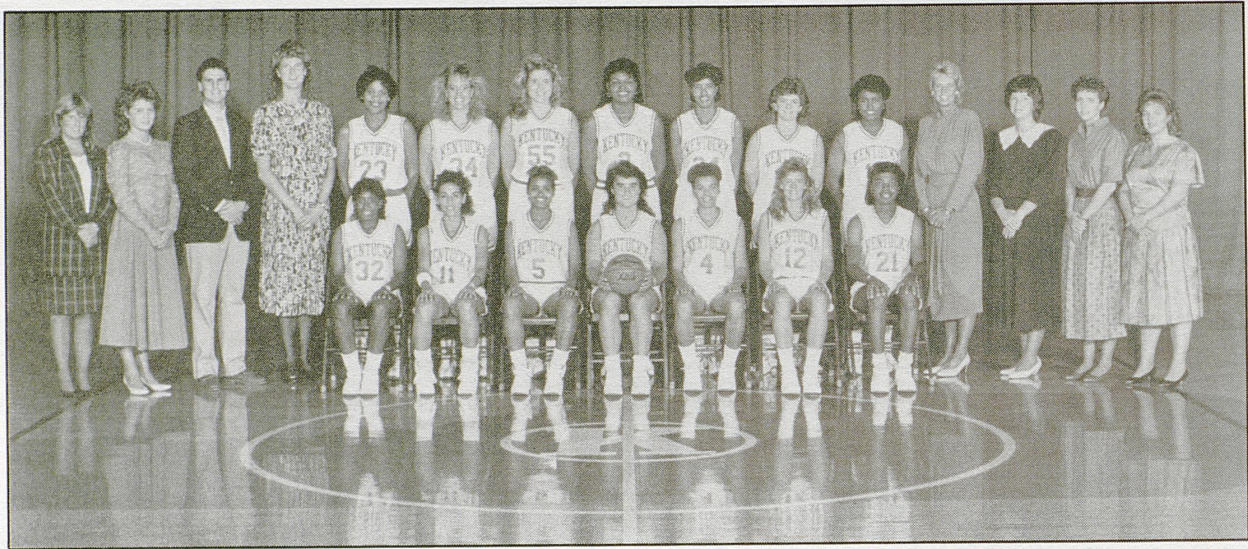

1988-89 Lady Kats

1988-89 KENTUCKY LADY KATS

Front row, left to right: Kris Miller, Malinka Salhi, Theresa Stewart, Jodie Whitaker, Ruth Mountain, Kristi Cushenberry and Tracye Davis. Back row, left to right: Asst. Sports Information Director Rena Vicini, Manager Jenn Holman, Asst. Coach Andy Barnes, Asst. Coach Cindy Noble-Hauserman, Mary Custard, Pam Shrum, Angel Stevens, Lora Spencer, Vanessa Foster-Sutton, Jamie Hobgood, Stacy McIntyre, Coach Sharon Fanning, Trainer Sue Stanley, Graduate Assistant Jane Dalton, Head Manager Sharon McCauley.

1988-89 UNIVERSITY OF KENTUCKY LADY KATS Numerical Roster

NO.	NAME	HT	POS	CLASS	HOMETOWN/SCHOOL
3	Lora Spencer	6-1	C	JR	Russellville / Logan County HS
4	Ruth Ann Mountain	5-8	G-F	JR	Columbus, Ohio / Lees JC
5	Theresa Stewart	5-4	G	JR	Columbus, Ohio / Lees JC
10	Stacy McIntyre	5-8	F	FR	Georgetown / Scott County HS
11	Malinka Salhi	5-4	G	JR	Mons, Belgium / Independence (Kansas) JC
12	Kristi Cushenberry	5-9	G-F	FR	Hendersonville, Tenn. / Beech HS
14	Jamie Hobgood	5-9	G-F	FR	Madisonville / North Hopkins HS
15	Jodie Whitaker	5-7	G	SR	Austin, Ind. / Austin HS
21	Tracye Davis	5-8	G	SO	Lexington / Henry Clay HS
23	Mary Custard	5-10	F-C	JR	Cynthiana / Lees JC
24	Vanessa Foster-Sutton	6-0	C	JR	Chickamauga, Ga. / Truett-McConnell JC
32	Kris Miller	5-4	G	JR	Owensboro / Owensboro Catholic
34	Pam Shrum	6-0	F-C	SR	Monticello / Monticello HS
55	Angel Stevens	6-1	C	SO	Jackson / Breathitt County HS

Head Coach: Sharon Fanning (Tennessee-Chattanooga, 1975)
203-144 career (12 seasons) 14-15 at UK (1 year)

Assistant Coaches: Andy Barnes (East Tennessee, 1980)
Cindy Noble Hauserman (Tennessee, 1983)

Graduate Assistant: Jane Dalton (Appalachian State, 1988)

KENTUCKY LADY KATS