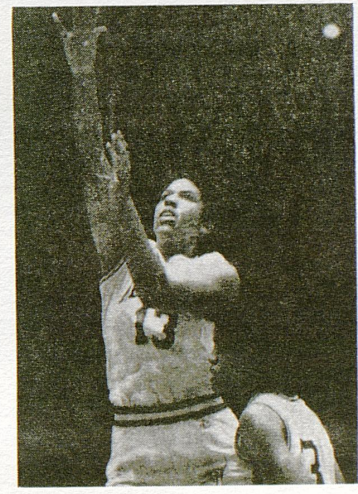

Georgia was on a nine-game winning streak until the team was halted by the No. 2 Tennessee Lady Vols, 78-64, last Saturday. The loss, Georgia's first in SEC play, brought the Lady Bulldogs record to 3-1 in conference action and 17-3 overall and dropped Coach Andy Lander's squad from No. 4 to No. 5 in the polls. The Lady Bulldogs have finished every season since 1983 ranked in the Top 20.

Kentucky, on the other hand, was experiencing troubles of its own in Mississippi. Although junior cen-

ter Lisa Ellis contributed 24 points in the Ole Miss game, Kentucky could not hold off Mississippi's offensive attack. UK then traveled to Mississippi State with hopes of a split on the road trip, but the Lady Bulldogs had something different in mind and ruled on their home court.

T a m y e Jenkins, Georgia's 6-4 sophomore center and sister of former UK Wildcat Cedric Jenkins, leads Georgia in scoring and rebounds with an average of 15.1 points and 7.5 rebounds a game. Senior Carla Green is second in scoring with an average of 13 points and contributes to team rebounding with 5.5 per game.

Although her playing time has dwindled, senior guard Jodie Whitaker continues to lead the Lady Kats in scoring with 11.7 points and in assists with 57. Whitaker, who was a starter on the UK squad earlier this season, has been lifted from the lineup and seen her playing time fall from an average of 27.1 minutes over the last four games.

Kentucky center Lisa Ellis

Helping you communicate through the printed image . . .

Harp
ENTERPRISES, INC.
PRINTING

2400 Merchant St., Lexington, KY 40510
Mailing Address:
P.O. Box 12830, Lexington, KY 40583-2830
KY WATS Line 1-800-432-9282
FAX 1-606-233-9457

Phone (606) 253-2601

Call us for your complete art, typesetting, and printing needs.

Printed
Feb. 1989