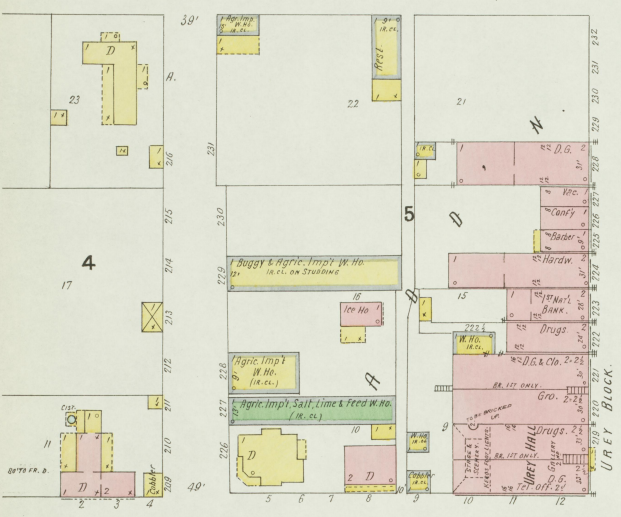

3

HARRISON

1