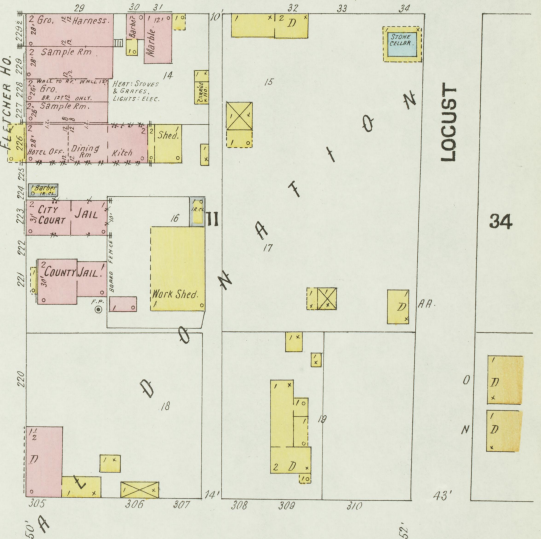

3

HARRISON

1

JEFFERSON

TRADEWATER

JULY 1901
PRINCETON
KY.

STANDARD OIL CO.

PRINCETON COLLEGIATE INSTITUTE GROUNDS.

RAILROAD

COLLEGE

DUNNIVAN

WASHINGTON

CAVE

SEMINARY

HARRISON

MAIN

CENTRAL HOTEL

PRINCETON ELEC LIGHT STAN

QTY-LUMBER YARD

STEEG & DOLLAR TOBACCO STEMMERY

LUMBER YARD

Scale of Feet.

Map Printed
JULY 1901
Princeton, Kentucky