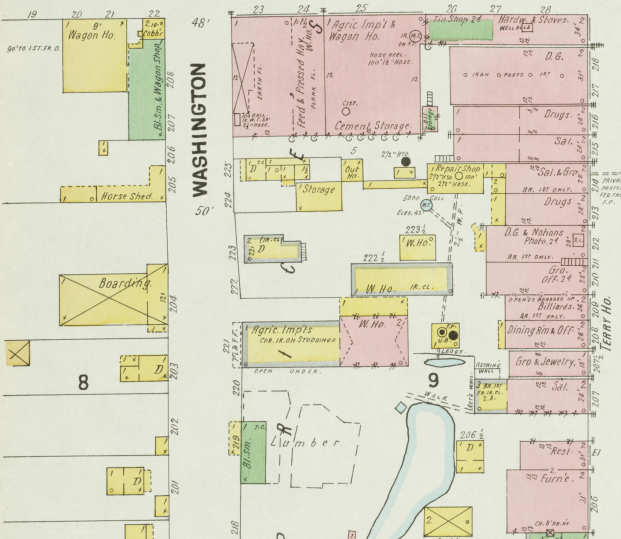

3

HARRISON

1

JEFFERSON

TRADEWATER