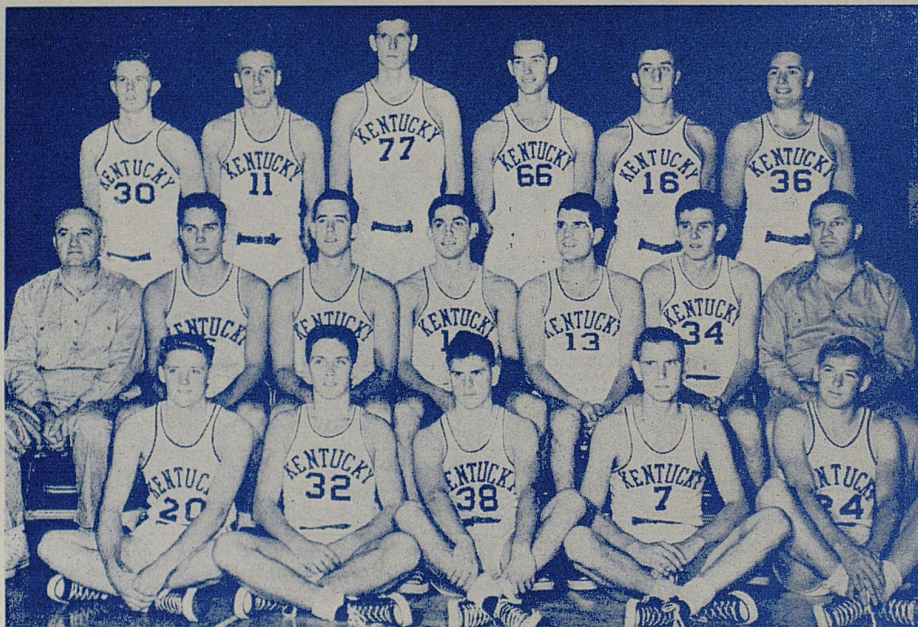

Kentucky Basketeers

Front: Lindle Castle, Lucian Whitaker, Bobby Watson, Guy Strong, Ches Riddle (no longer on squad).

Middle: Coach Adolph Rupp, Cliff Hagan, C. M. Newton, Capt. Walt Hirsch, Paul Lansaw, Dwight Price, Ass't Coach Harry Lancaster.

Back: Frank Ramsey, Shelby Linville, Bill Spivey, Roger Layne, Lou Tsiropoulos, Read Morgan.