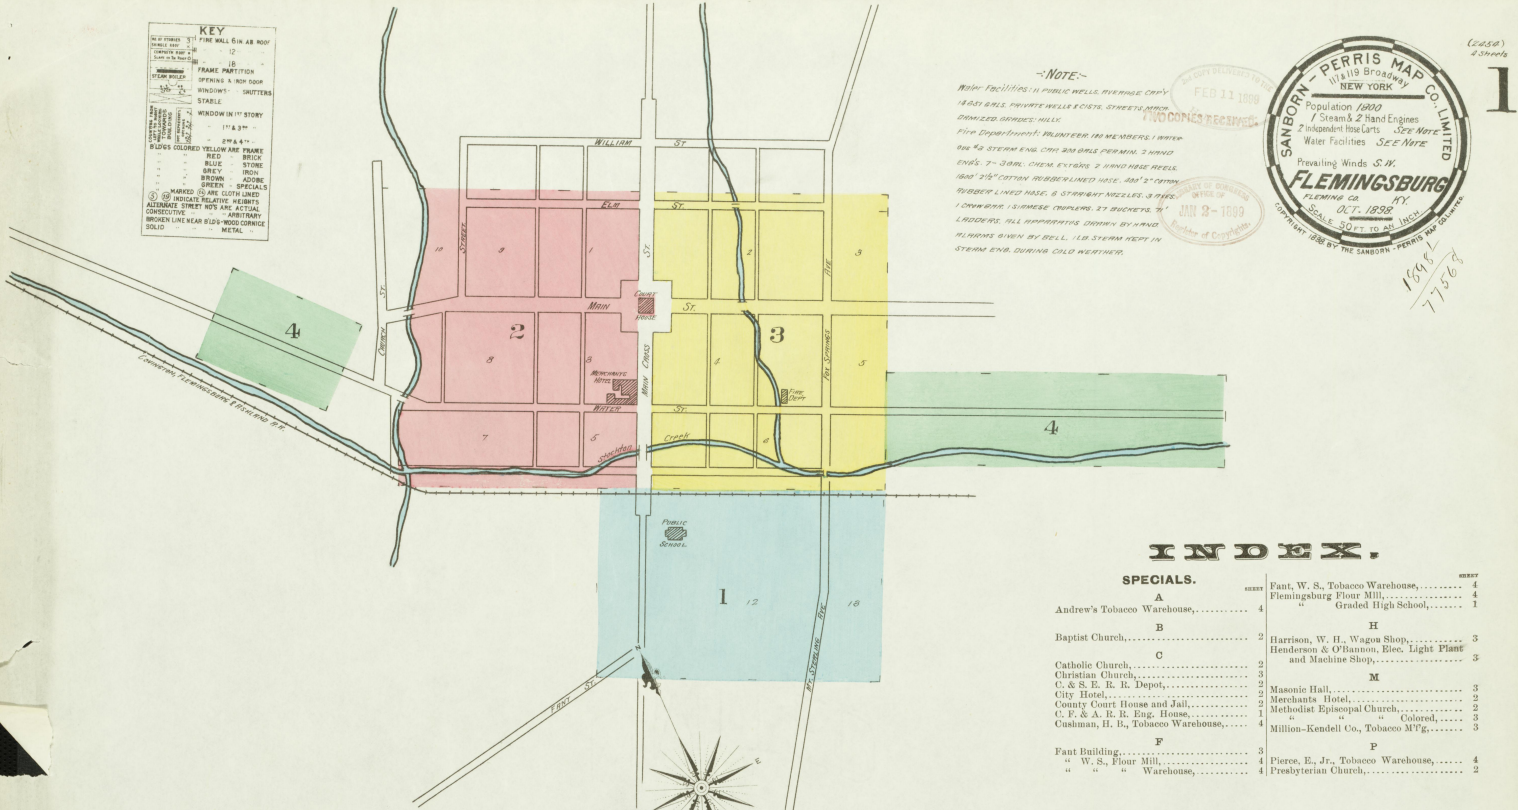

NOTE

Water Facilities: 11 Public Wells, Average City.

14-20 Bell Telephone Wells & City Streets.

Dumped Garbage: Wells & City Streets.

Fire Department: Volunteer Firemen, 1 Water.

100 ft Sperm Eng. Oil & Gas Pumps, 3 Water.

Eng. 7-3000 Chem. Eng. 2 Wind Mill Wells.

100' 1/2" Cotton Rubber Lined Hose, 40' 2" Cotton.

Rubber Lined Hose, 8 Straight Nozzles, 3 Pipes.

1 Down Pipe, 1 3/8" Hose, 29 Buckets, 17 Ladders.

All Apparatus Driven by Hand.

Alarms Given by Bell, 10 Sperm kept in stern eng. during cold weather.

COPIES RECEIVED

FEB 13 1899

JAN 2 - 1899

1696 1
77367

SANBORN - PERRIS MAP CO. LIMITED
110 Broadway
NEW YORK

Population 1000
1 Steam & 2 Hand Engines
2 Independent Hose Lays
Water Facilities See Note

Prevailing Winds S.W.
FLEMINGSBURG
FLEMING CO.
OCT. 1898

SCALE 30 FT. TO AN INCH
COPYRIGHT 1898 BY THE SANBORN - PERRIS MAP CO. LIMITED

INDEX.

SPECIALS.		INDEX
A	Fant, W. S., Tobacco Warehouse, ...	4
A	Flemingsburg Flour Mill, ...	4
A	" Graded High School, ...	1
B	Baptist Church, ...	2
C	Catholic Church, ...	3
C	Christian Church, ...	3
C	C. & S. E. R. R. Depot, ...	2
C	City Hotel, ...	2
C	County Court House and Jail, ...	2
C	C. F. & A. R. R. Eng. House, ...	1
C	Cushman, H. E., Tobacco Warehouse, ...	4
F	Fant Building, ...	3
F	" W. S., Flour Mill, ...	4
F	" Warehouse, ...	4
H	Harrison, W. H., Wagon Shop, ...	3
H	Henderson & O'Nannon, Elec. Light Plant and Machine Shop, ...	3
M	Masonic Hall, ...	3
M	Merchants Hotel, ...	2
M	Methodist Episcopal Church, ...	2
M	" Colored, ...	3
M	Million-Kendell Co., Tobacco Mfg., ...	3
P	Pierce, E. J., Tobacco Warehouse, ...	4
P	Presbyterian Church, ...	2