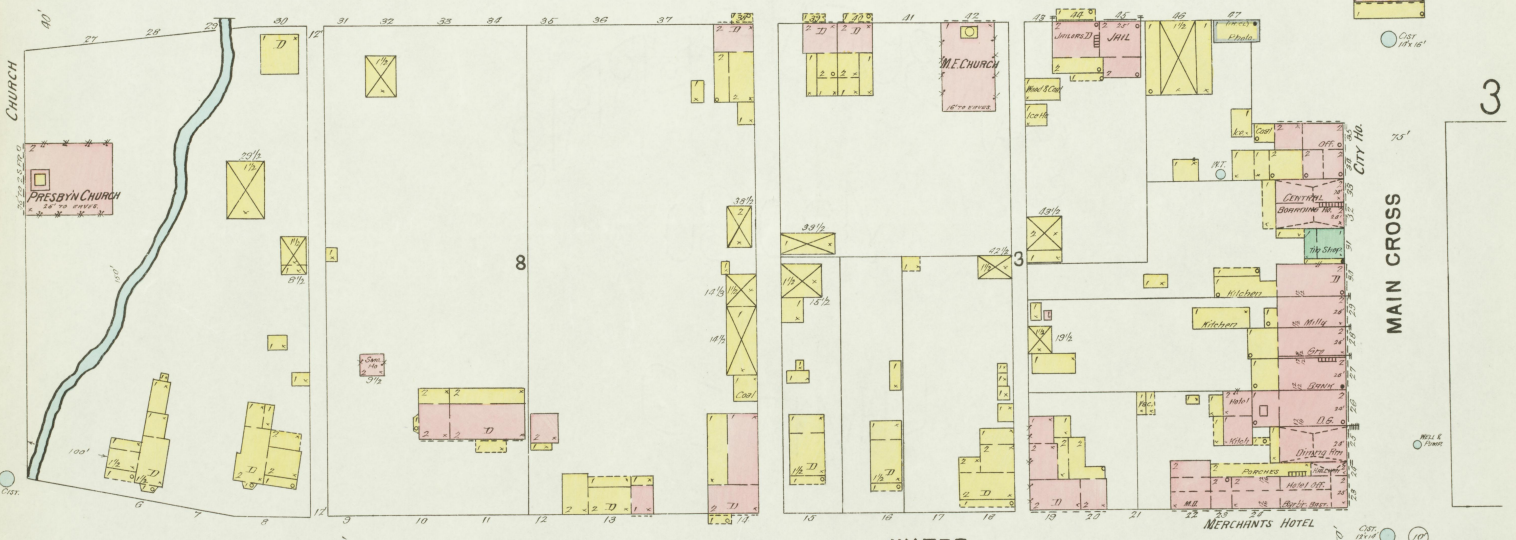

Oct 1898
FLEMINGSBURG
KY.

N a exposure