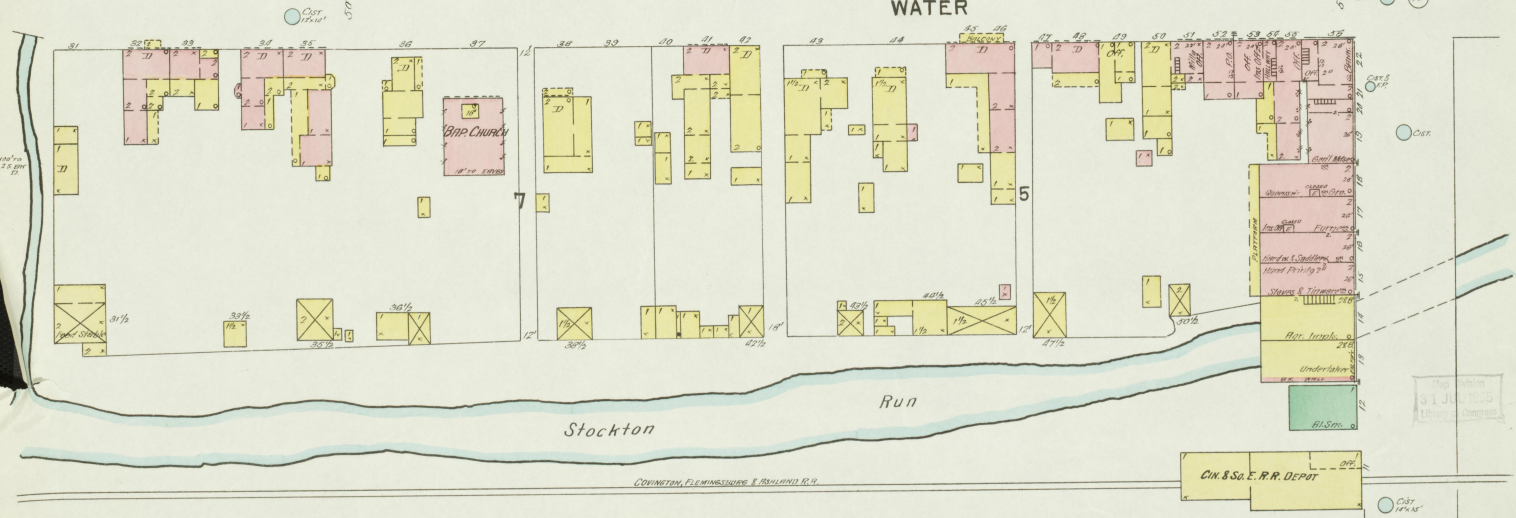

Oct 1898
FLEMINGSBURG
KY.

N a exposure