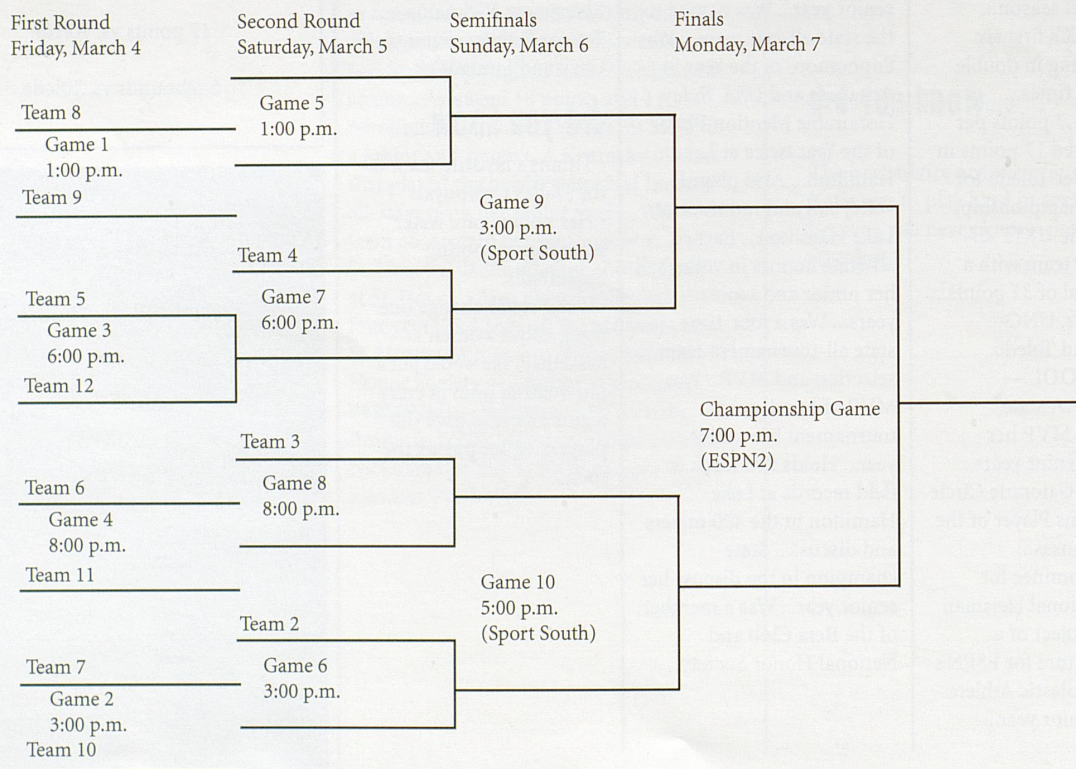

SEC Media Relations Direct Line: (205) 458-3010
SEC Media Fax: (205) 458-3030

SEC BASKETBALL MEDIA DAYS

The Southeastern Conference Basketball Media Days are scheduled for November 6-7 (Wednesday-Thursday) at the Medical Forum adjacent to the Sheraton Civic Center Hotel in downtown Birmingham.

Each head women's coach will be in attendance, in addition to the two top returning players from each school. Coach

Mattox and two UK players will address the media on Thursday, November 7 from 11:10 a.m.- 12:10 p.m.CST, in Interview Session III.

SEC COACHES TELECONFERENCE/ PLAYERS OF THE WEEK

One women's basketball head coach will be featured for seven minutes on the SEC Teleconference Monday and Thursday mornings from the first week of January through the women's SEC Tournament. The women's basketball teleconference will occur at the mid-way point of every men's basketball teleconference on Monday and Thursday mornings from 11:42 a.m.- 11:49 a.m. EST. There will be a women's basketball teleconference prior to the SEC Tournament featuring every head coach.

The SEC Office will select a player of the week each Monday during the conference season for Monday p.m. publication.

1997 SEC WOMEN'S BASKETBALL TOURNAMENT

March 4-7 • UTC-Arena (Cap. 11,218) • Chattanooga, Tennessee