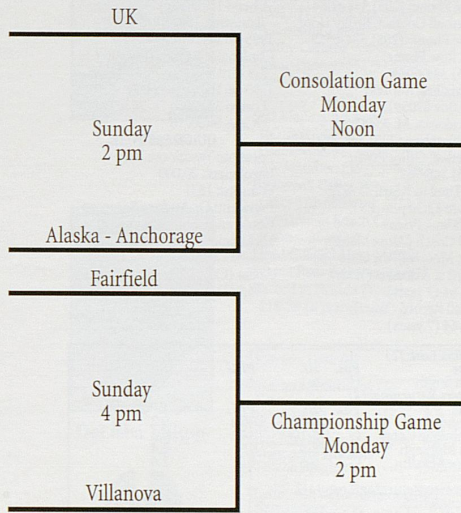

Athletics Director:
Eugene P. Doris
Office Phone: (203) 254-4000 ext. 2208
Sports Information Director:
Vic D'Ascenzo
Office Phone: (203) 254-4000 ext. 2877
Basketball Contact: Drew Brown
Home Phone: (203) 374-6932
Press Row Phone: (203) 254-4000 ext. 2250
SID Mailing Address:
Sports Information,
North Benson Road,
Fairfield, Conn. 06430
FAX Number: (203) 254-4117
Basketball Office Phone:
(203) 254-4000 ext. 2209
Best Time to Reach Coach:
10 a.m. - 2 p.m.
Head Coach (Alma Mater):
Dianne Nolan
(Glassboro State, 1973)
Record at Fairfield (Years):
282-209 (17 years)

Overall Record (Years):
344-266 (22 years)
Assistant Coaches
(Alma Meters): John Paladino
(Connecticut, 1977),
Kate Abromovitch (Fairfield,
1993), Pam Rivers-Farley
(Fairfield, 1987)
1995-96 Record: 14-17
Conference Record (Place):
6-8 (5th)
1995-96 Postseason Play: None

QUICK FACTS
Location: Fairfield, Conn.
Enrollment: 3,000
Founded: 1942
President: Reverend
Aloysius P. Kelley, S.J.
Conference: Metro Atlantic
Nickname: Stags
Colors: Red and White
Arena (Cap.):
Alumni Hall (2,479)

Starters Lost: (1)

Name	Pos.	Ht.	PPG	RPG
Christine Fryer	G	5-6	16.2	4.5

Starters Returning: (4)

Name	Pos.	Ht.	PPG	RPG
Jessica Grossarth	F	6-0	13.4	5.9
Chantel Williams	G	5-9	6.7	3.9
Heidi Gill	F	6-1	6.3	5.0
Bridget Cleary	C/F	6-3	4.9	6.4

Lettermen Returning/Lost: 8/4
Newcomers: 4
Series Record: 0-0, First meeting

a l a s k a - a n c h o r a g e

Athletics Director:
Timothy J. Dillon
Office Phone: (907) 786-1225
Basketball Contact:
Patrick Stewart
Office Phone: (907) 786-1295
Home Phone: (907) 561-1756
Press Row Phone: n/a
SID Mailing Address:
Athletics Dept., 3211
Providence Dr.,
UAA Sports Center,
Room 220-H,
Anchorage, Alaska 99508-8366
FAX Number: (907) 563-4565
Basketball Office Phone:
(907) 786-1228
Best Time to Reach
Head Coach: 2-8 p.m. EST
Head Coach: Jerry McLaughlin
(Flagler, 1977)
Record at Alaska-Anchorage
(Years): 26-28 (2 years)

Overall Record (Years):
60-52 (4 years)
Assistant Coach (Alma Mater):
Brandi Dunigan
(Kentucky, 1992)
1995-96 Record: 15-12
Conference Record (Place):
3-7 (4th)
1995-96 Postseason Play: none

QUICK FACTS
Location: Anchorage, Alaska
Enrollment: 20,000
Founded: 1977
Chancellor: E. Lee Gorsuch
Conference: Pacific West
Nickname: Seawolves
Colors: Green and Gold
Arena (Cap.): UAA Sports
Center (2,000)

Starters Lost: (3)

Name	Pos.	Ht.	PPG	RPG
Allegra Stoetzel	G	5-6	17.2	4.7
Heidi Alderman	F	5-11	18.2	6.7
Melanie Iwamasa	F	5-9	6.7	4.5

Starters Returning: (2)

Name	Pos.	Ht.	PPG	RPG
Angie Warnko	G	5-7	7.9	3.5
Salina Anderson	C	6-0	10.2	5.0

Lettermen Returning/Lost: 9/3
Newcomers: 2
Series Record: 0-0, First meeting

v i l l a n o v a

Athletics Director:
Gene DeFilippo
Office Phone: (610) 519-4100
Assistant AD/Sports
Information: Karen Frasca
Office Phone: (610) 519-4120
Basketball Contact:
Dean Kenefick
Home Phone: (610) 352-5586
Press Row Phone:
(610) 519-7290
SID Mailing Address:
Sports Information Office,
800 Lancaster Ave, Jake Nevin
Field House, Villanova,
Pa. 19085
FAX Number: (610) 519-7323
Basketball Office Phone:
(610) 519-4113
Best Time to Reach Coach:
9 a.m. - 3 p.m.
Head Coach: Harry
Perretta (Lycoming, 1978)

Record at Villanova (Years):
333-183 (18 years)
Overall Record (Years):
333-183 (18 years)
Assistant Coaches (Alma
Mater): Carl-Lynn Piotrowski
(Manhattan, 1992),
Amy Mallon (St. Joseph's, 1992)
1995-96 Record: 21-7
Conference Record (Years):
13-5 (3rd)
1995-96 Postseason Play: None

QUICK FACTS
Location: Villanova, Penn.
Enrollment: 5,994
Founded: 1842
President: Reverend Edmund J.
Dobbin O.S.A
Conference: Big East
Nickname: Wildcats
Colors: Blue and White
Arena (Cap.): duPont Pavilion
(6,500)

Starters Lost: (4)

Name	Pos.	Ht.	PPG	RPG
Denise Dillon	F	5-10	15.1	7.5
Susan Glenning	G	5-3	14.8	4.0
Jen Snell	F	6-0	7.5	3.8
Stacie Keffer	G	5-4	4.5	3.3

Starters Returning: (1)

Name	Pos.	Ht.	PPG	RPG
Jenn Sliwa	F	6-1	3.8	3.6

Lettermen Returning/Lost: 10/4
Newcomers: 3
Series Record: 0-0, First meeting