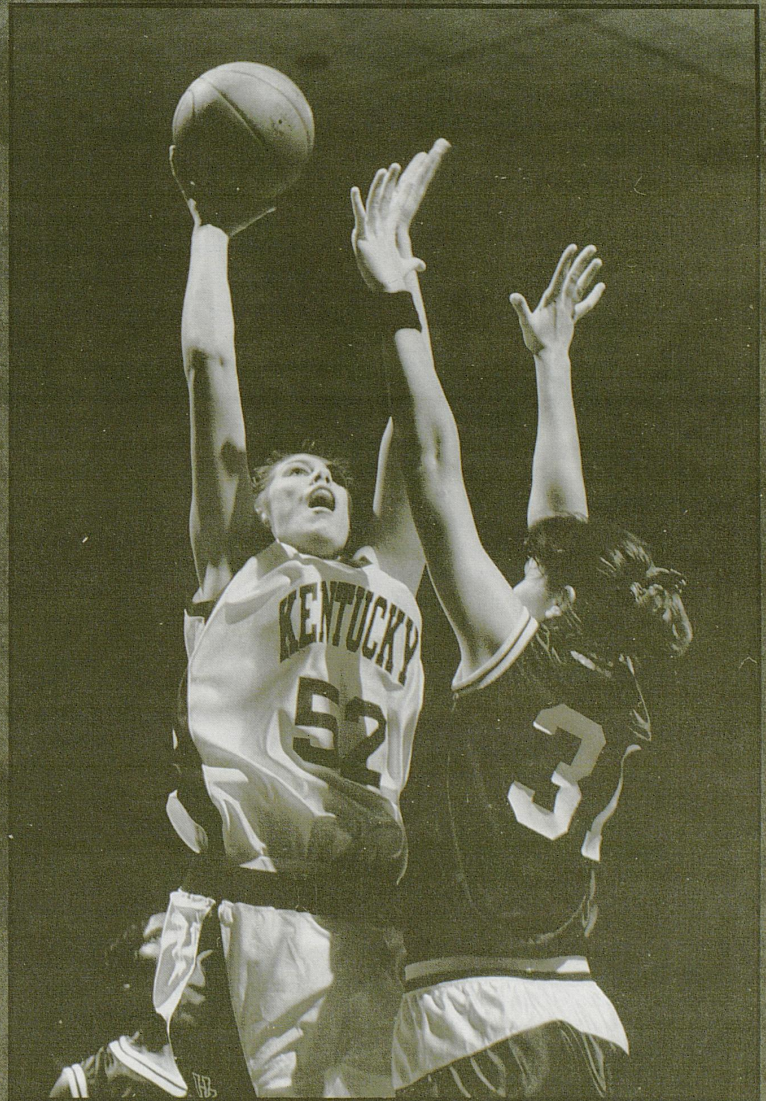

uk women's basketball

university
president
athletics director