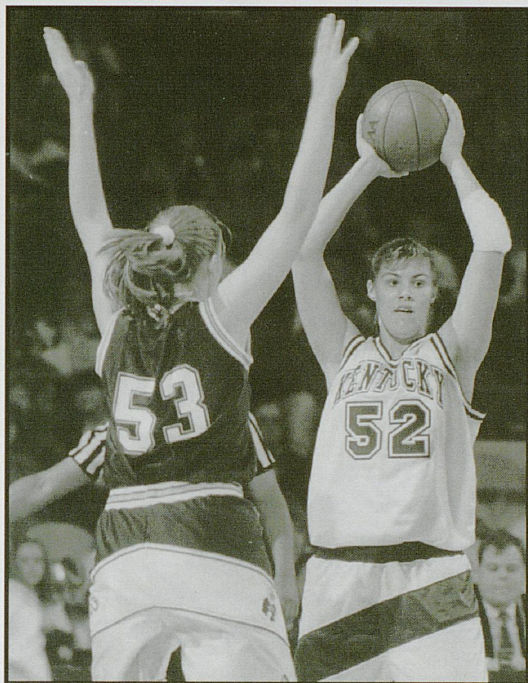

uk women's basketball

1996-97 outlook

Kim Denkins

transfer from Northeastern Oklahoma Junior College, was a second-team All-American, an All-Region II first-team and All-Bi-State Athletic Conference Eastern Division first-team selection last season. She led her 25-7 team to a 15th-place national JUCO ranking.

She had a career-high 39-point performance against Connors State College as a sophomore.

Another addition at guard is 5-8 freshman Natalie Martinez (13.2 ppg, 5.3 rpg, 8.7 apg) Martinez is a three-time All-State product from Albuquerque, N.M. She led her state in assists for three

consecutive seasons and helped her team to a 44-8 record during her junior and senior seasons.

She was the Albuquerque Coaches MVP and the 1995 New Mexico 4A Player of the Year as a junior.

Also joining the Wildcats at guard is freshman Robyn Embry (17.2 ppg, 8.6 rpg). Embry will get action at the 2-guard and 3-forward positions. She was team MVP at Madison Central in Richmond and all-state honorable mention as a senior.

UK also welcomes freshman forward Patrice Boyd (16 ppg, 9.4 rpg). Boyd hails from the same high school (Haywood) in Brownsville, Tenn., that produced Wildcats guard and men's 1996 NCAA Final Four Most Outstanding Player Tony Delk. Boyd, an all-state product in Tennessee, was named All-Tennessee and to the All-Region tournament team as a senior. She led Haywood High to a 25-7 record as a senior and earned MVP honors on her team for the second consecutive season. She had led her team in rebounding since her sophomore season with a career average of 10.8 boards per game.

The Wildcats will get assistance at the post from freshman center Katie Vieth (13.5 ppg, 8.5 rpg). Vieth, a Street & Smith honorable mention pick as a senior, was also an All A Region MVP and an All A State selection last season.