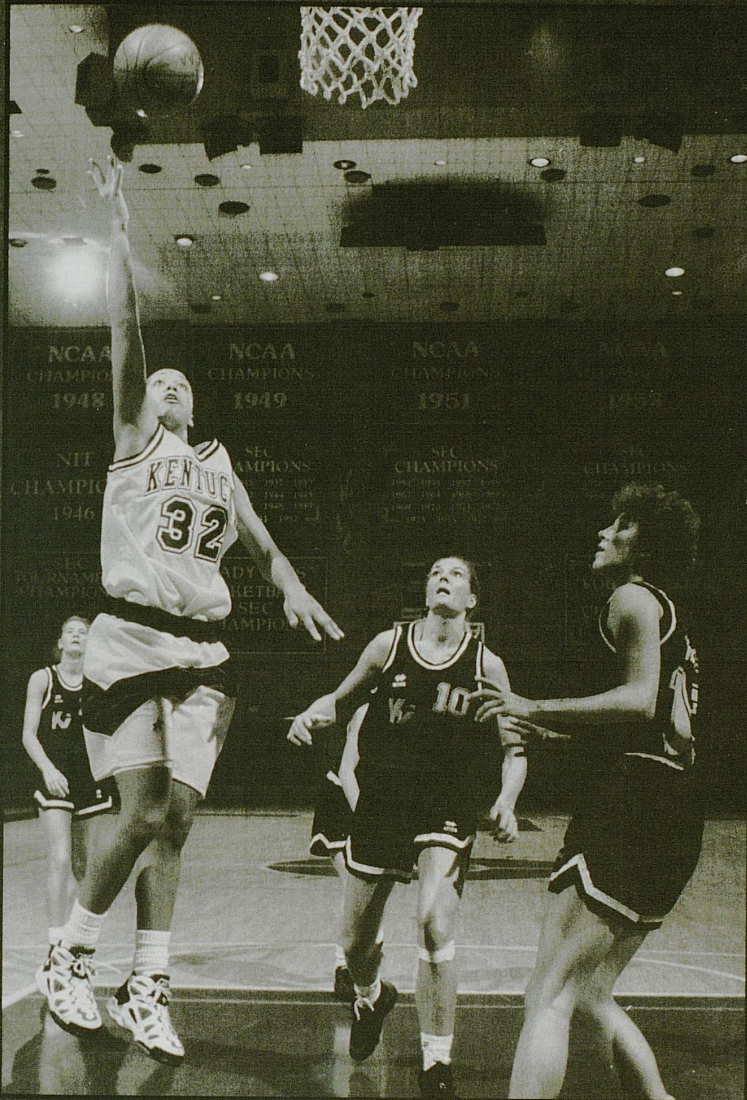

uk women's basketball

opponents
1995-96 statistics
records