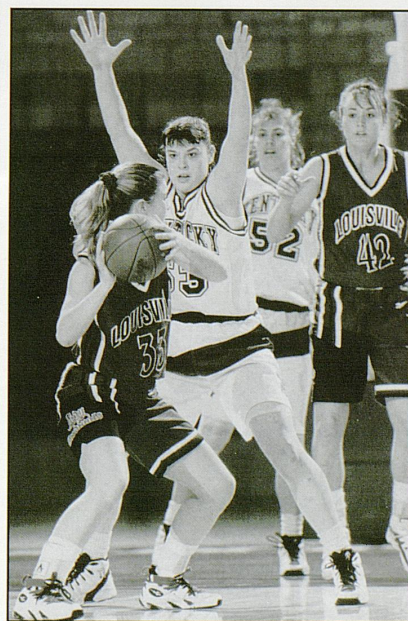

career highs

- 14 points vs. three teams
- 9 rebounds vs. Vanderbilt