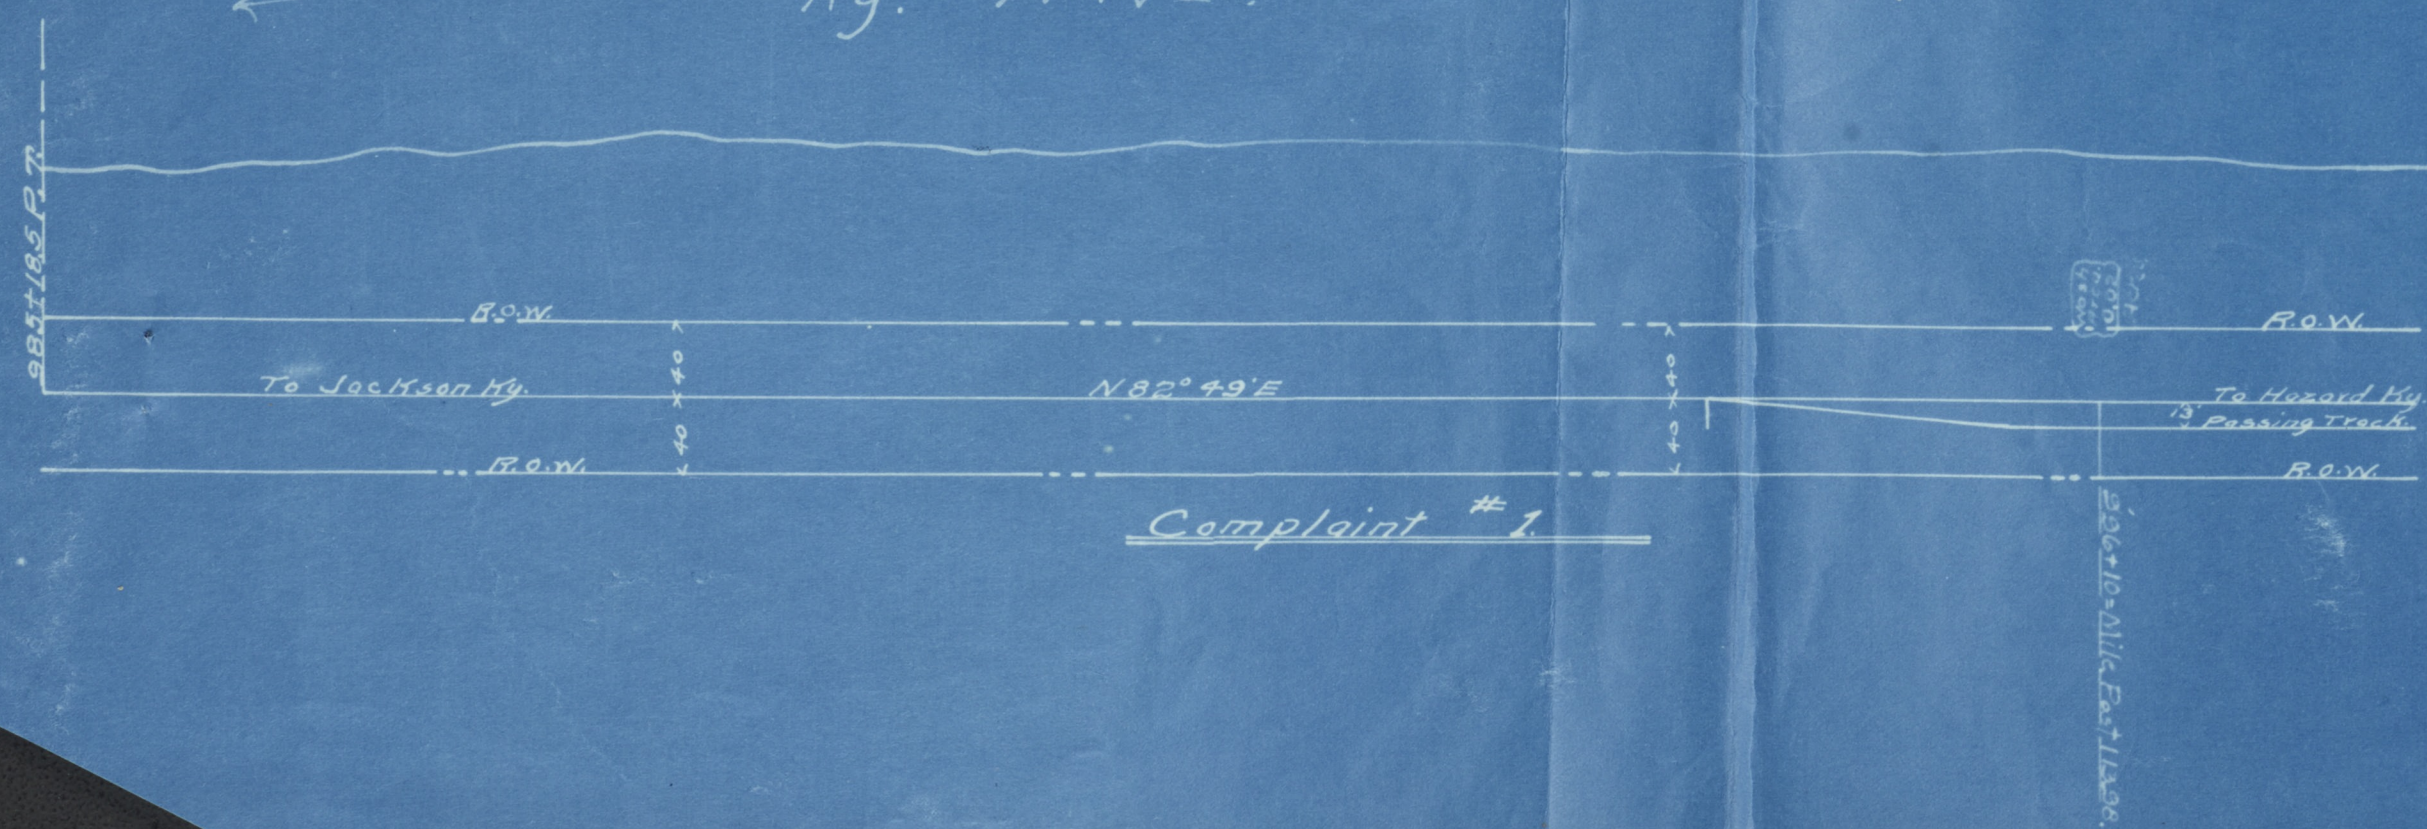

Ky. River

Ky. River

Ky. River

Ky. River

Ky. River

Total Wash Area 229 Acres.
 Sketches prepared showing Complaints of Henry Moore
 of Alto Ky. as drawn up in suit filed Breathitt Court.
 JUNE 2-14. Scale 1"=100'