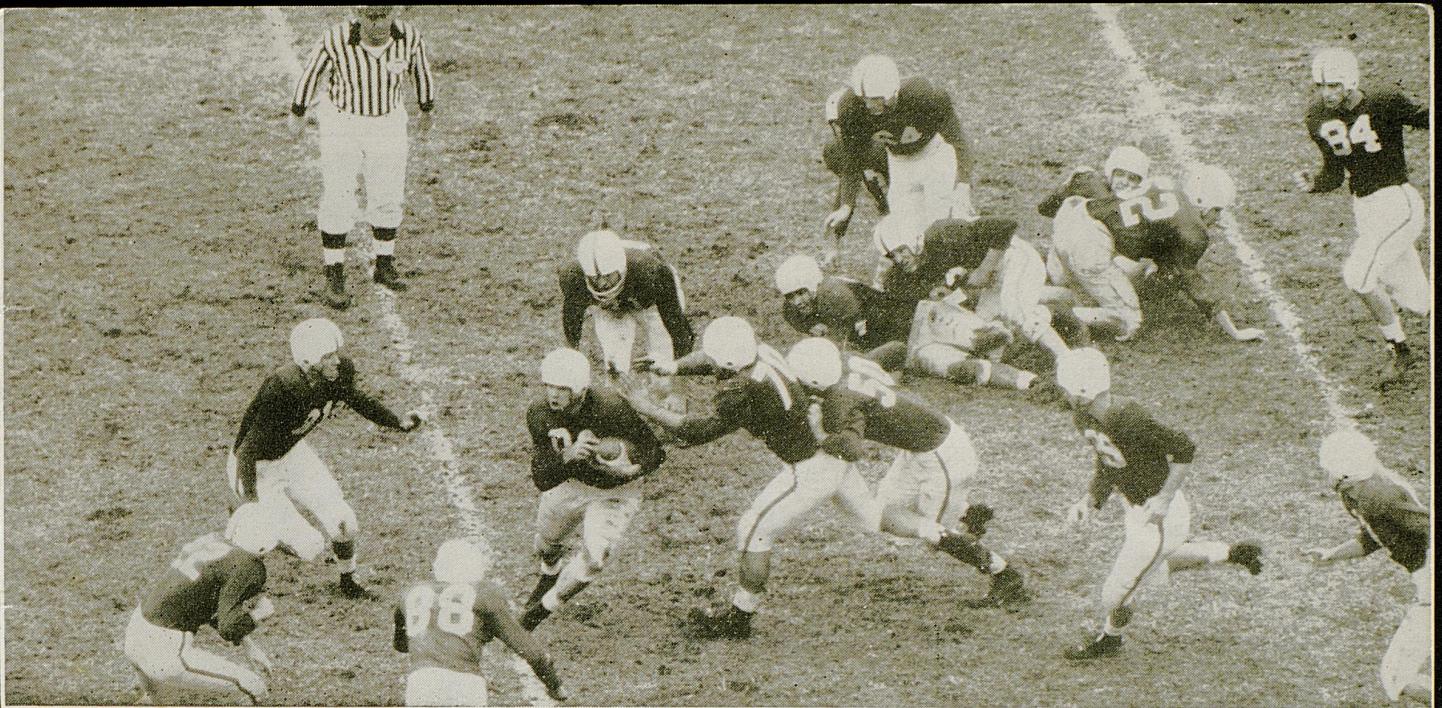

OFFICIAL PROGRAM • TWENTY-FIVE CENTS

KENTUCKY
HOMECOMING
TENNESSEE

NOVEMBER 21 • 1953 • STOLL FIELD

LUCKIES TASTE BETTER!

Cleaner, Fresher,
Smoother!

Be Happy

GO LUCKY!

COPR., THE AMERICAN TOBACCO COMPANY

TODAY'S GAME

One of the oldest and most hotly-contested grid rivalries in the South, the Kentucky-Tennessee series history dates from a memorable encounter in Knoxville on Oct. 21, 1893. Significantly, the visiting Kentuckians thoroughly thrashed the Tennessee team by the score of 60 to 0 to get the football warfare off to an auspicious start. The margin of victory has never been equalled in the 47 games played during the 60 years following that inaugural meeting. The Wildcats and Volunteers have clashed annually on the gridiron since 1906, except for three war years (1917-18 and 1943). Tennessee has the advantage in the series, having won 29 of the contests while UK has been victorious in 11 and eight tie games have resulted—the latest a 14-14 deadlock last season.

Since 1925, the two educational institutions have stimulated their friendly rivalry on the football field to greater heights by awarding a traditional trophy to rotate with the victor as a means of denoting grid supremacy between them. The battered trophy, donated originally by a group of rabid UK alumni and known at first as the "Ice Water Barrel," is now officially described as the "Beer Keg" and has been held continuously since 1936 by the Volunteers.