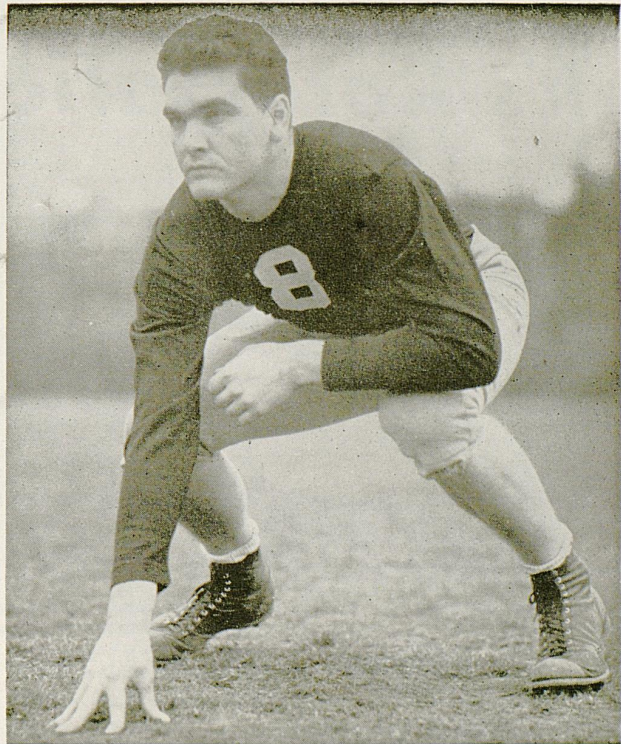

FOR COMPLETE REPORTS ON THIS GAME AND OTHERS BEING PLAYED TODAY, READ THE SPORTS SECTION OF SUNDAY HERALD-LEADER