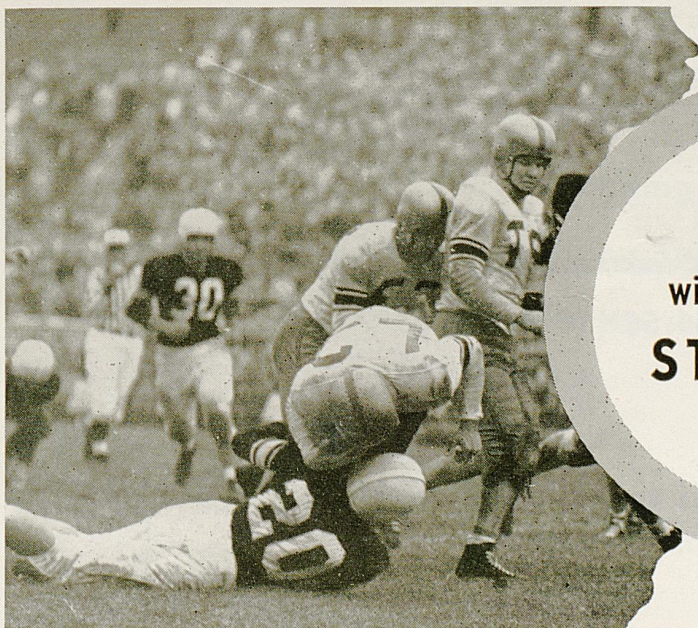

Brought to you by your
Standard Oil Dealer —

At Home or Away
Follow U of K
with **CLAUDE SULLIVAN** on the
STANDARD OIL
NETWORK