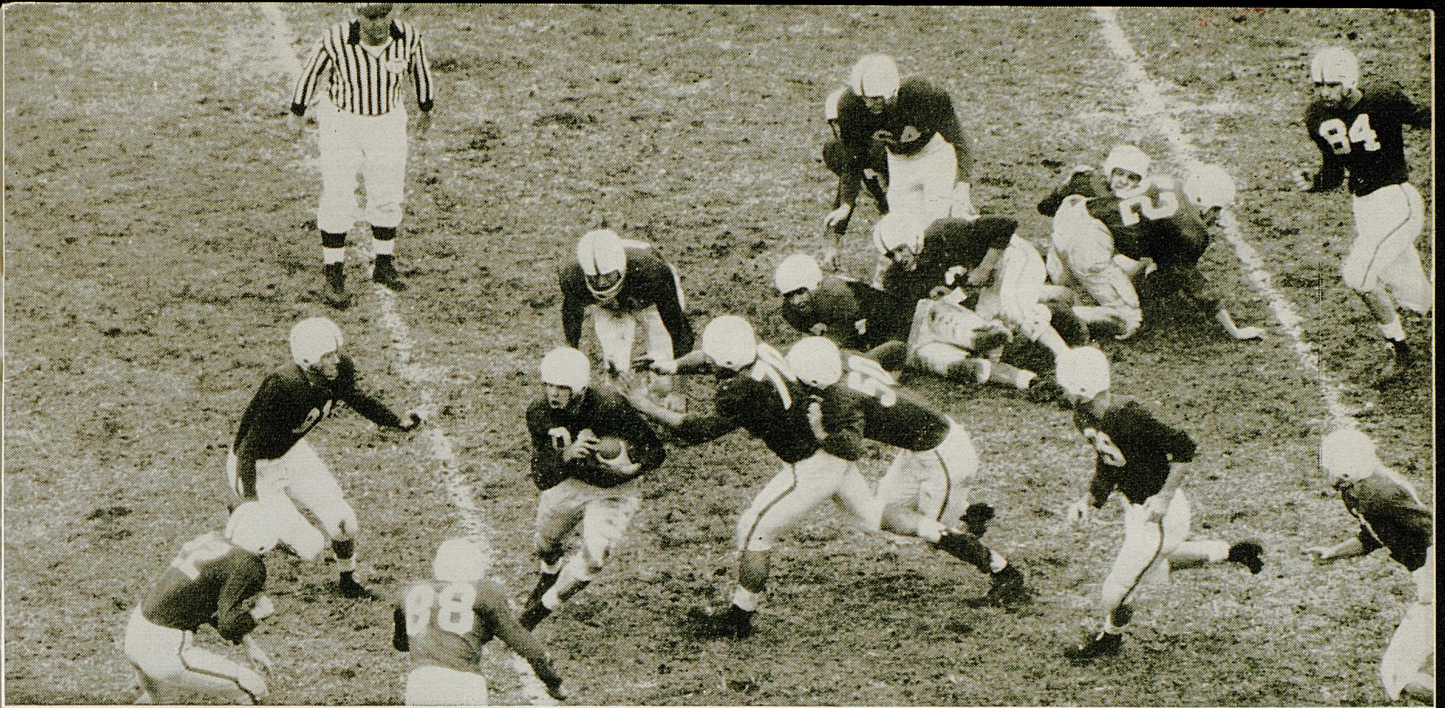

KENTUCKY *(Wildcats)*

vs MEMPHIS STATE *(Tigers)*

Stoll Field—November 14, 1953

CONTENTS

Kentucky Coaching Staff	3
UK Executives	4
Kentucky 1953 Schedule	5
Kentucky Co-Captains	6
Coach Paul Bryant	7
Official Signals	8
Memphis State Executives	11
Memphis State Roster	14
Memphis State Players	15
Memphis State Lineup	18
Kentucky Lineup	19
Kentucky Squad Roster	22
Basketball Ticket Information	26
Photograph of Kentucky Football Squad	33

TODAY'S GAME

Kentucky and Memphis State have never met on the gridiron before, but the Tigers from Tennessee promise to fulfill well their assignment of providing the Wildcats with their annual pre-Tennessee look at the power formations utilized by the Vols. A single-wing exponent and traditional small college power in the Mid South, Memphis State is tutored by Ralph Hatley, who received All-Southeastern mention at guard in 1934 while playing under General Neyland at Tennessee. The Tigers had their poorest season in six years in 1952, winning but two engagements while dropping seven. However, Memphis State's record prior to the 1952 slump discloses that they restricted opponents (including SEC foes) to less than 130 points per season while averaging better than 200 per campaign themselves. The showing against colleges of similar size was even more outstanding and the Tigers should hit the victory trail with greater effectiveness in 1953.