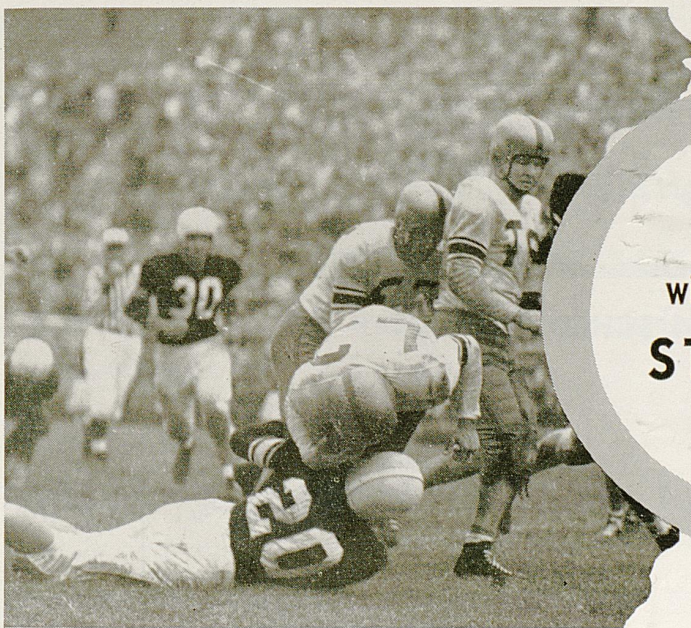

Brought to you by your
Standard Oil Dealer—

At Home or Away
Follow U of K
with CLAUDE SULLIVAN on the
**STANDARD OIL
NETWORK**

WKCT
BOWLING GREEN

WAVE
LOUISVILLE

WPAD
PADUCAH

WV LK
LEXINGTON

WVJS
OWENSBORO

WPKE
PIKEVILLE