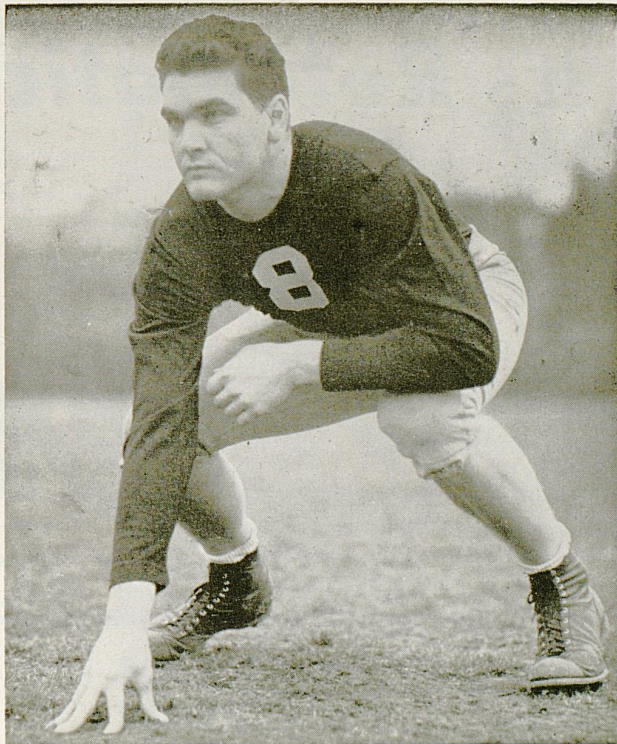

FOR COMPLETE REPORTS ON THIS GAME AND OTHERS BEING PLAYED TODAY, READ THE SPORTS SECTION OF SUNDAY HERALD-LEADER