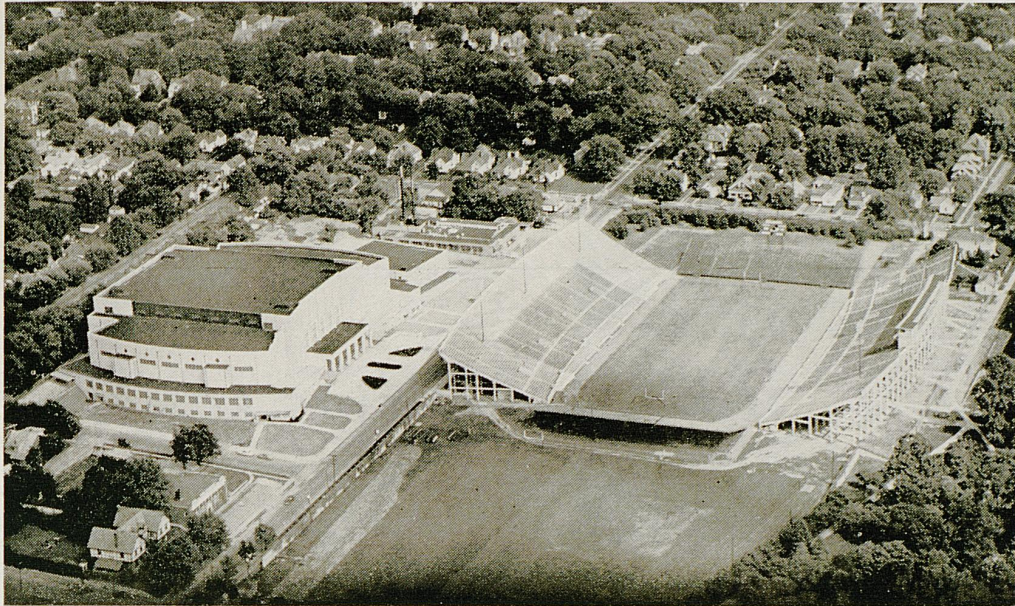

HOME OF THE WILDCATS

THE WILDCATS' 1953 SCHEDULE AND RESULTS

Date	Opponent	Place	UK	Opp.
Sept. 19	Texas A & M	Lexington (N)	6	7
Sept. 26	Mississippi	Oxford	6	22
Oct. 3	Florida	Lexington (N)	26	13
Oct. 10	L. S. U.	Baton Rouge	6	6
Oct. 17	Mississippi State	Lexington (N)	32	13
Oct. 24	Villanova	Lexington (N)	19	0
Oct. 31	Rice	Houston	19	13
Nov. 7	Vanderbilt	Nashville	40	14
Nov. 14	Memphis State	Lexington		
Nov. 21	Tennessee	Lexington (1:30 P.M.)		

(Starting times — Day Games: 2 p.m. — Night Games: 8 p.m.)

CHEVY CHASE PHARMACY

848 E. HIGH ST.

Enjoy our delicious hot dogs, hamburgers, grilled sandwiches, home-made chili, beef stew!

We also carry many items for your Sunday night snack — milk, bread, cheese, crackers, sardines!

W. E. MCGURK

P. L. CLARK