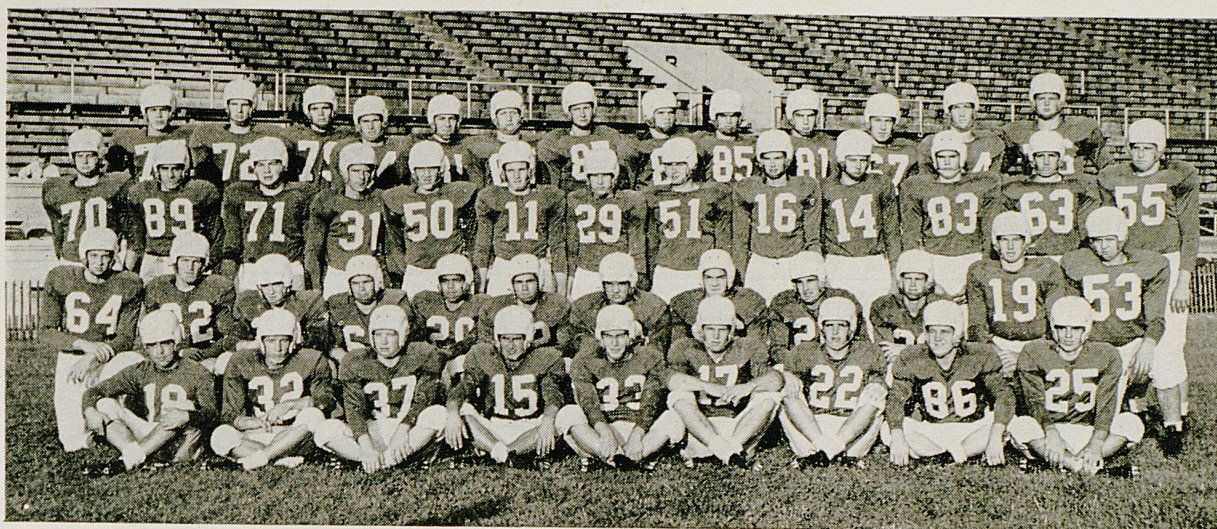

1953 KENTUCKY FOOTBALL TEAM

Bottom Row, left to right: Bob Bezuk, Don Netoskie, Bobby Walker, Jack Freeman, Jack Hanley, Dick Shatto, Dick Moloney, Bob Dedman, Bill Mitchell. Second row: Gayle Rouse, Larry Hennessey, Bob Phillips, Stanley Walton, Henry George, Jerre Plau, Delmas Curnutte, Joe Koch, Dick Mitchell, Lou Karibo, Delmar Hughes, Steve Kiefer. Third row: J. T. Frankenberger, Al Zampino, Jim Schenk, Tom Fillion, Tommy Adkins, Dick Rushing, Joe Platt, Leo Strange, Herbie Hunt, Bob Hardy, Roger Pack, Joe Stuart, Dave Kuhn. Fourth row: Tom Harper, Bill Wheeler, Pete Kirk, Howard Schnellenberger, Ralph Paolone, Ray Correll, Jim Proffitt, Steve Meilinger, Bradley Mills, Jerry Beatty, Neil Lowry, Ken Williams, Arvon Bivin.