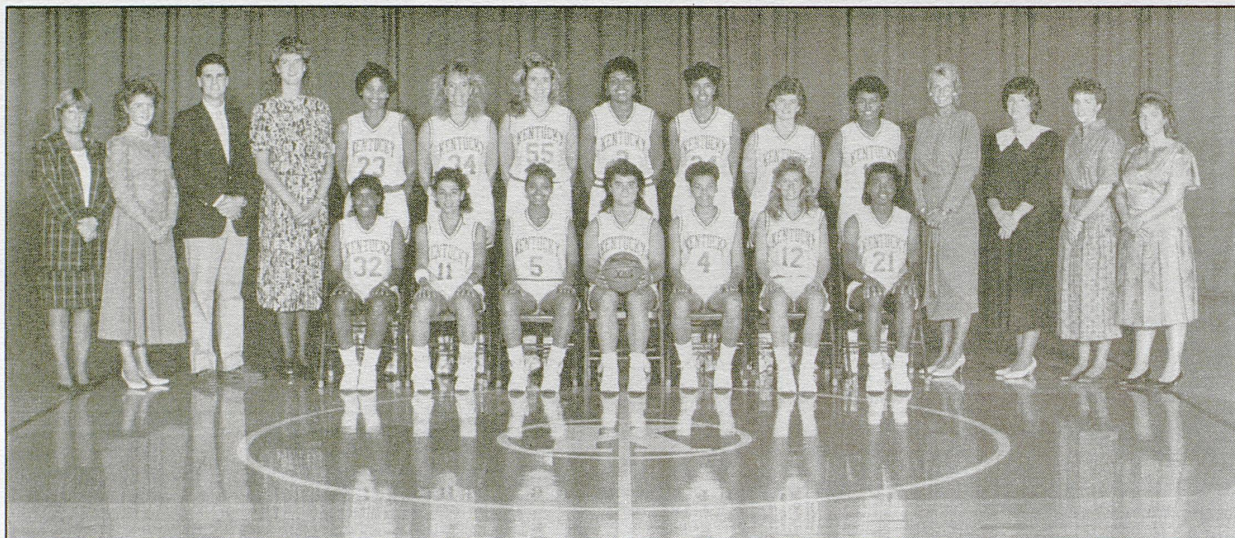

1988-89 Lady Kats

1988-89 KENTUCKY LADY KATS

Front row, left to right: Kris Miller, Malinka Salhi, Theresa Stewart, Jodie Whitaker, Ruth Mountain, Kristi Cushenberry and Tracye Davis. Back row, left to right: Asst. Sports Information Director Rena Vicini, Manager Jenn Holman, Asst. Coach Andy Barnes, Asst. Coach Cindy Noble-Hauserman, Mary Custard, Pam Shrum, Angel Stevens, Lora Spencer, Vanessa Foster-Sutton, Jamie Hobgood, Stacy McIntyre, Coach Sharon Fanning, Trainer Sue Stanley, Graduate Assistant Jane Dalton, Head Manager Sharon McCauley.

1988-89 UNIVERSITY OF KENTUCKY LADY KATS Numerical Roster

NO.	NAME	HT	POS	CLASS	HOMETOWN/SCHOOL
3	Lora Spencer	6-1	C	JR	Russellville / Logan County HS
4	Ruth Ann Mountain	5-8	G-F	JR	Columbus, Ohio / Lees JC
5	Theresa Stewart	5-4	G	JR	Columbus, Ohio / Lees JC
10	Stacy McIntyre	5-8	F	FR	Georgetown / Scott County HS
11	Malinka Salhi	5-4	G	JR	Mons, Belgium / Independence (Kansas) JC
12	Kristi Cushenberry	5-9	G-F	FR	Hendersonville, Tenn. / Beech HS
14	Jamie Hobgood	5-9	G-F	FR	Madisonville / North Hopkins HS
15	Jodie Whitaker	5-7	G	SR	Austin, Ind. / Austin HS
21	Tracye Davis	5-8	G	SO	Lexington / Henry Clay HS
23	Mary Custard	5-10	F-C	JR	Cynthiana / Lees JC
24	Vanessa Foster-Sutton	6-0	C	JR	Chickamauga, Ga. / Truett-McConnell JC
32	Kris Miller	5-4	G	JR	Owensboro / Owensboro Catholic
34	Pam Shrum	6-0	F-C	SR	Monticello / Monticello HS
55	Angel Stevens	6-1	C	SO	Jackson / Breathitt County HS

Head Coach: Sharon Fanning (Tennessee-Chattanooga, 1975)
203-144 career (12 seasons) 14-15 at UK (1 year)

Assistant Coaches: Andy Barnes (East Tennessee, 1980)
Cindy Noble Hauserman (Tennessee, 1983)

Graduate Assistant: Jane Dalton (Appalachian State, 1988)

KENTUCKY LADY KATS