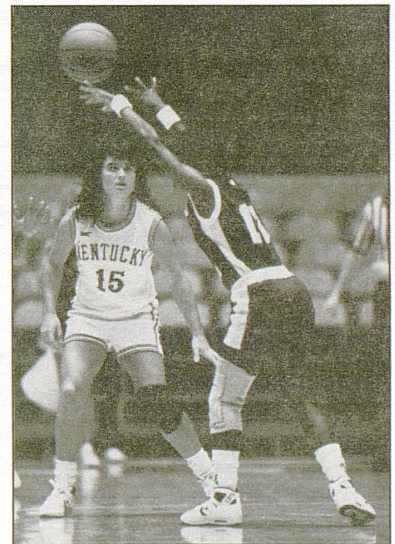

And the "break" was undisputably in Kentucky's favor, as OSU carved out a 25-5 mark in '87-88, advanced to the second round of the NCAA tournament, and finished the season with a No. 6 national ranking. Kentucky, meanwhile, stumbled to a 14-15 record in Coach Sharon Fanning's first year at the helm, a year that was expected to be a tough "rebuilding" campaign.

Coach Sharon Fanning

Overall, Kentucky leads the series 7-5 and has won six of the last nine. OSU won the last battle, however, dumping UK 76-71 here in the Coliseum two years ago.

...But to the present. Ohio State was ranked as high as fourth nationally (Sports Illustrated) in preseason polls this year, but stood 12th in the AP poll going into its season opener at No. 15 Rutgers last Saturday. Rutgers extended its homecourt victory streak to 50 with an 88-68 win over OSU, but the Lady Buckeyes were playing without preseason All-American Nikita Lowry, a 6-foot senior forward who twisted a previously injured knee during a Friday workout. It is not known whether she'll see action against Kentucky.

Kentucky, meanwhile, was answering a few of Fanning's preseason questions by drilling American University 84-46 and Radford University 89-83 en route to its 10th straight Lady Kat Invitational title. Senior guard Jodie Whitaker, who had 31 points, eight rebounds and seven assists in the championship game, was named MVP. UK freshman guard Kristi Cushenberry continued to be a pleasant surprise for Fanning, adding 19 points, four rebounds, three assists and no turnovers in the title game. She joined Whitaker on the all-tournament team.

Another standout for UK was Vanessa Foster-Sutton, a junior college transfer who averaged 13.5 points and 11 rebounds in the two games.

OSU was led by 6-1 forward Nicole Sanchez, who had 18 points and eight rebounds, and by 6-0 center Vicki Pullie's career-high 18 points.