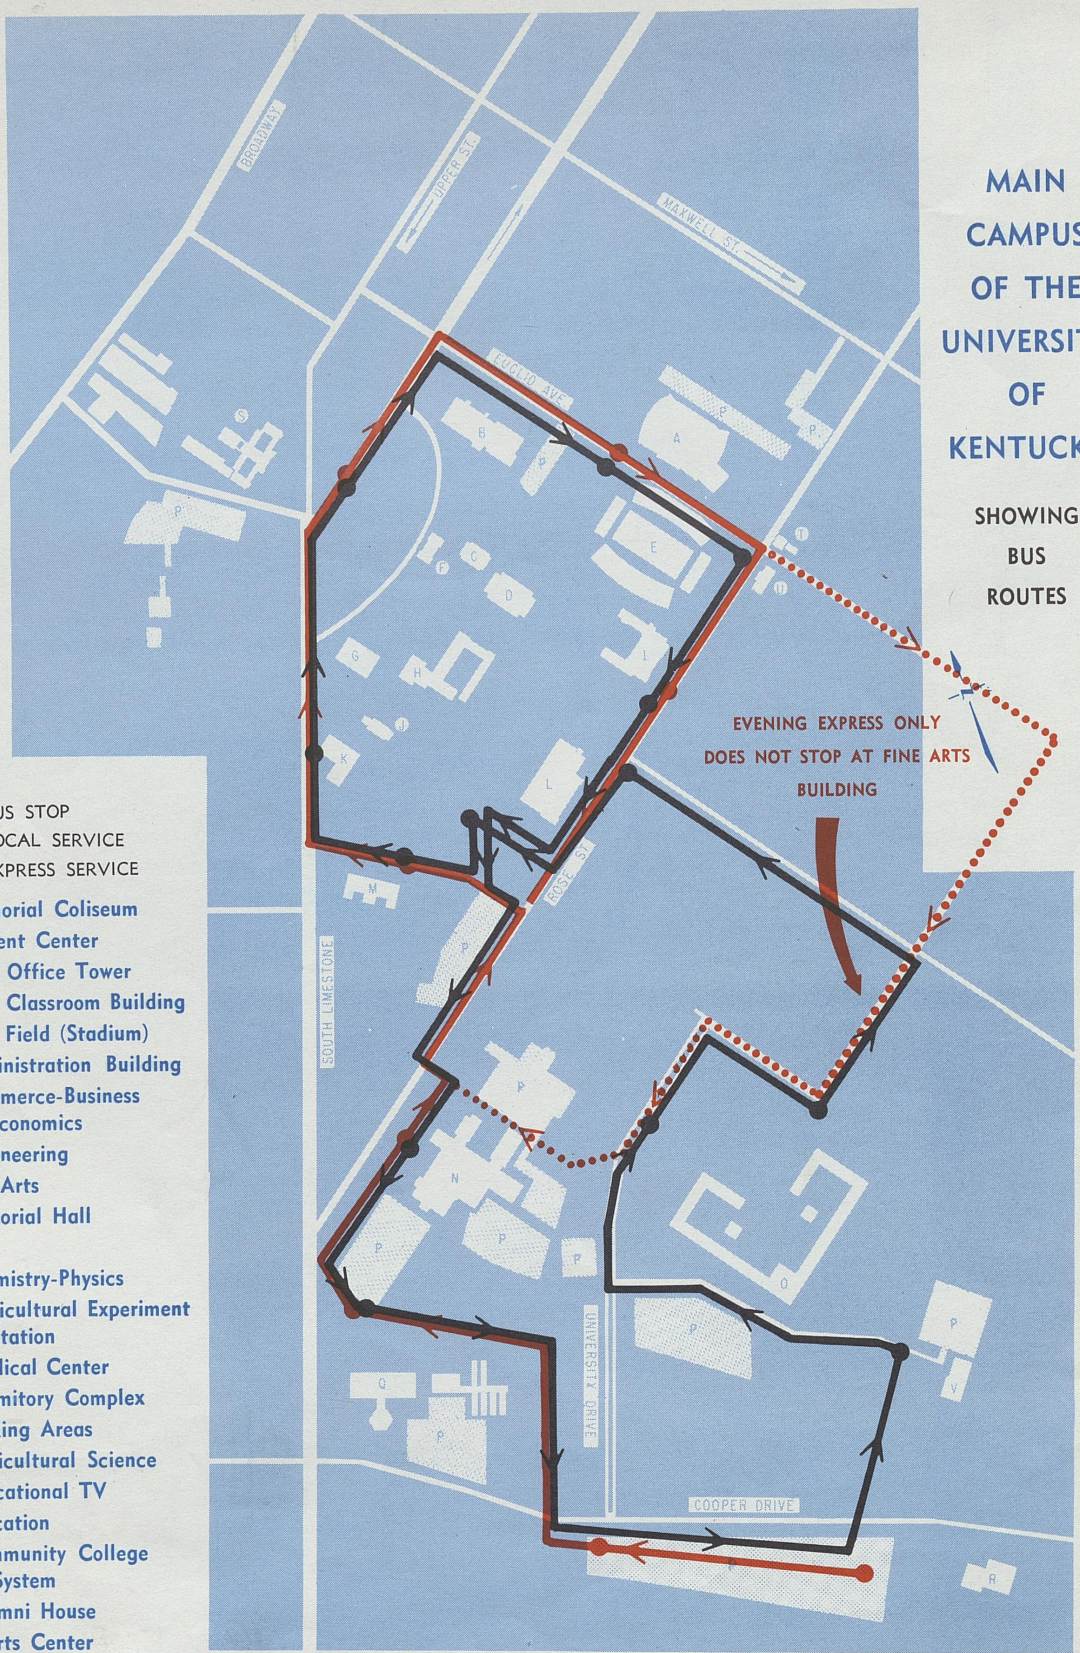

# MAIN CAMPUS OF THE UNIVERSITY OF KENTUCKY

## SHOWING BUS ROUTES

- BUS STOP
- LOCAL SERVICE
- EXPRESS SERVICE

- A—Memorial Coliseum
- B—Student Center
- C—New Office Tower
- D—New Classroom Building
- E—Stoll Field (Stadium)
- F—Administration Building
- G—Commerce-Business Economics
- H—Engineering
- I—Fine Arts
- J—Memorial Hall
- K—Law
- L—Chemistry-Physics
- M—Agricultural Experiment Station
- N—Medical Center
- O—Dormitory Complex
- P—Parking Areas
- Q—Agricultural Science
- R—Educational TV
- S—Education
- T—Community College System
- U—Alumni House
- V—Sports Center

EVENING EXPRESS ONLY  
 DOES NOT STOP AT FINE ARTS  
 BUILDING

52  
8-78