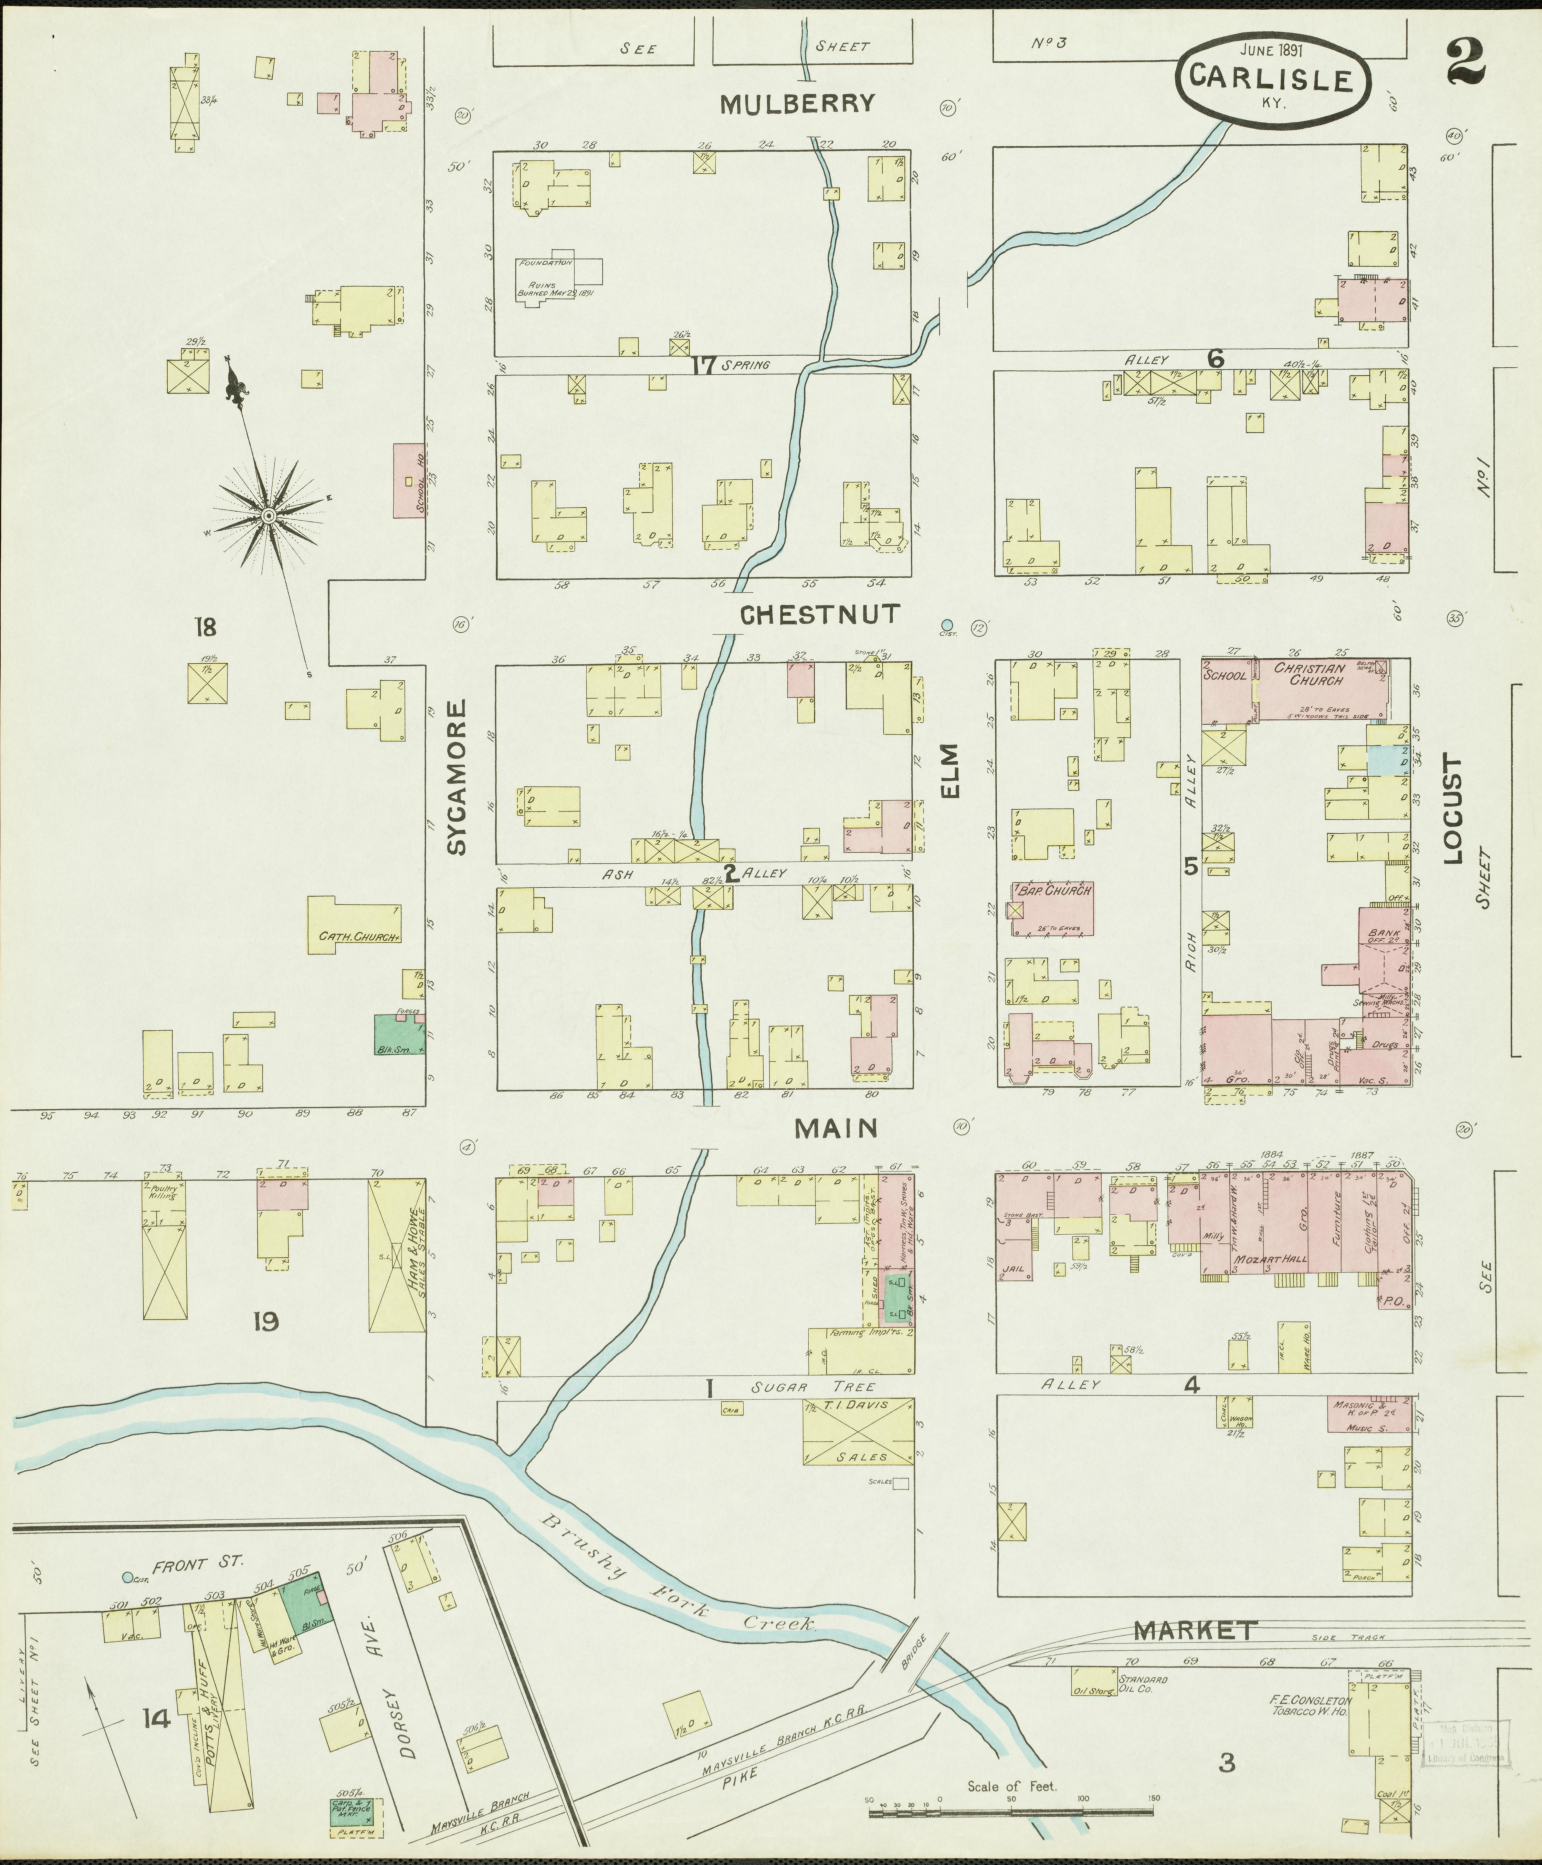

8

7

Scale of Feet
0 50 100 150

No Exposure.

Map of Locust
31 JUL 1900
Library of Congress

JUNE 1891
CARLISLE
KY.

2

MULBERRY

CHESTNUT

MAIN

MARKET

SYCAMORE

ELM

LOCUST

18

19

SEE

FRONT ST.

DORSEY AVE.

SUGAR TREE

Brushy Fork Creek

Scale of Feet

MAYSVILLE BRANCH K.C.R.R.

PIKE