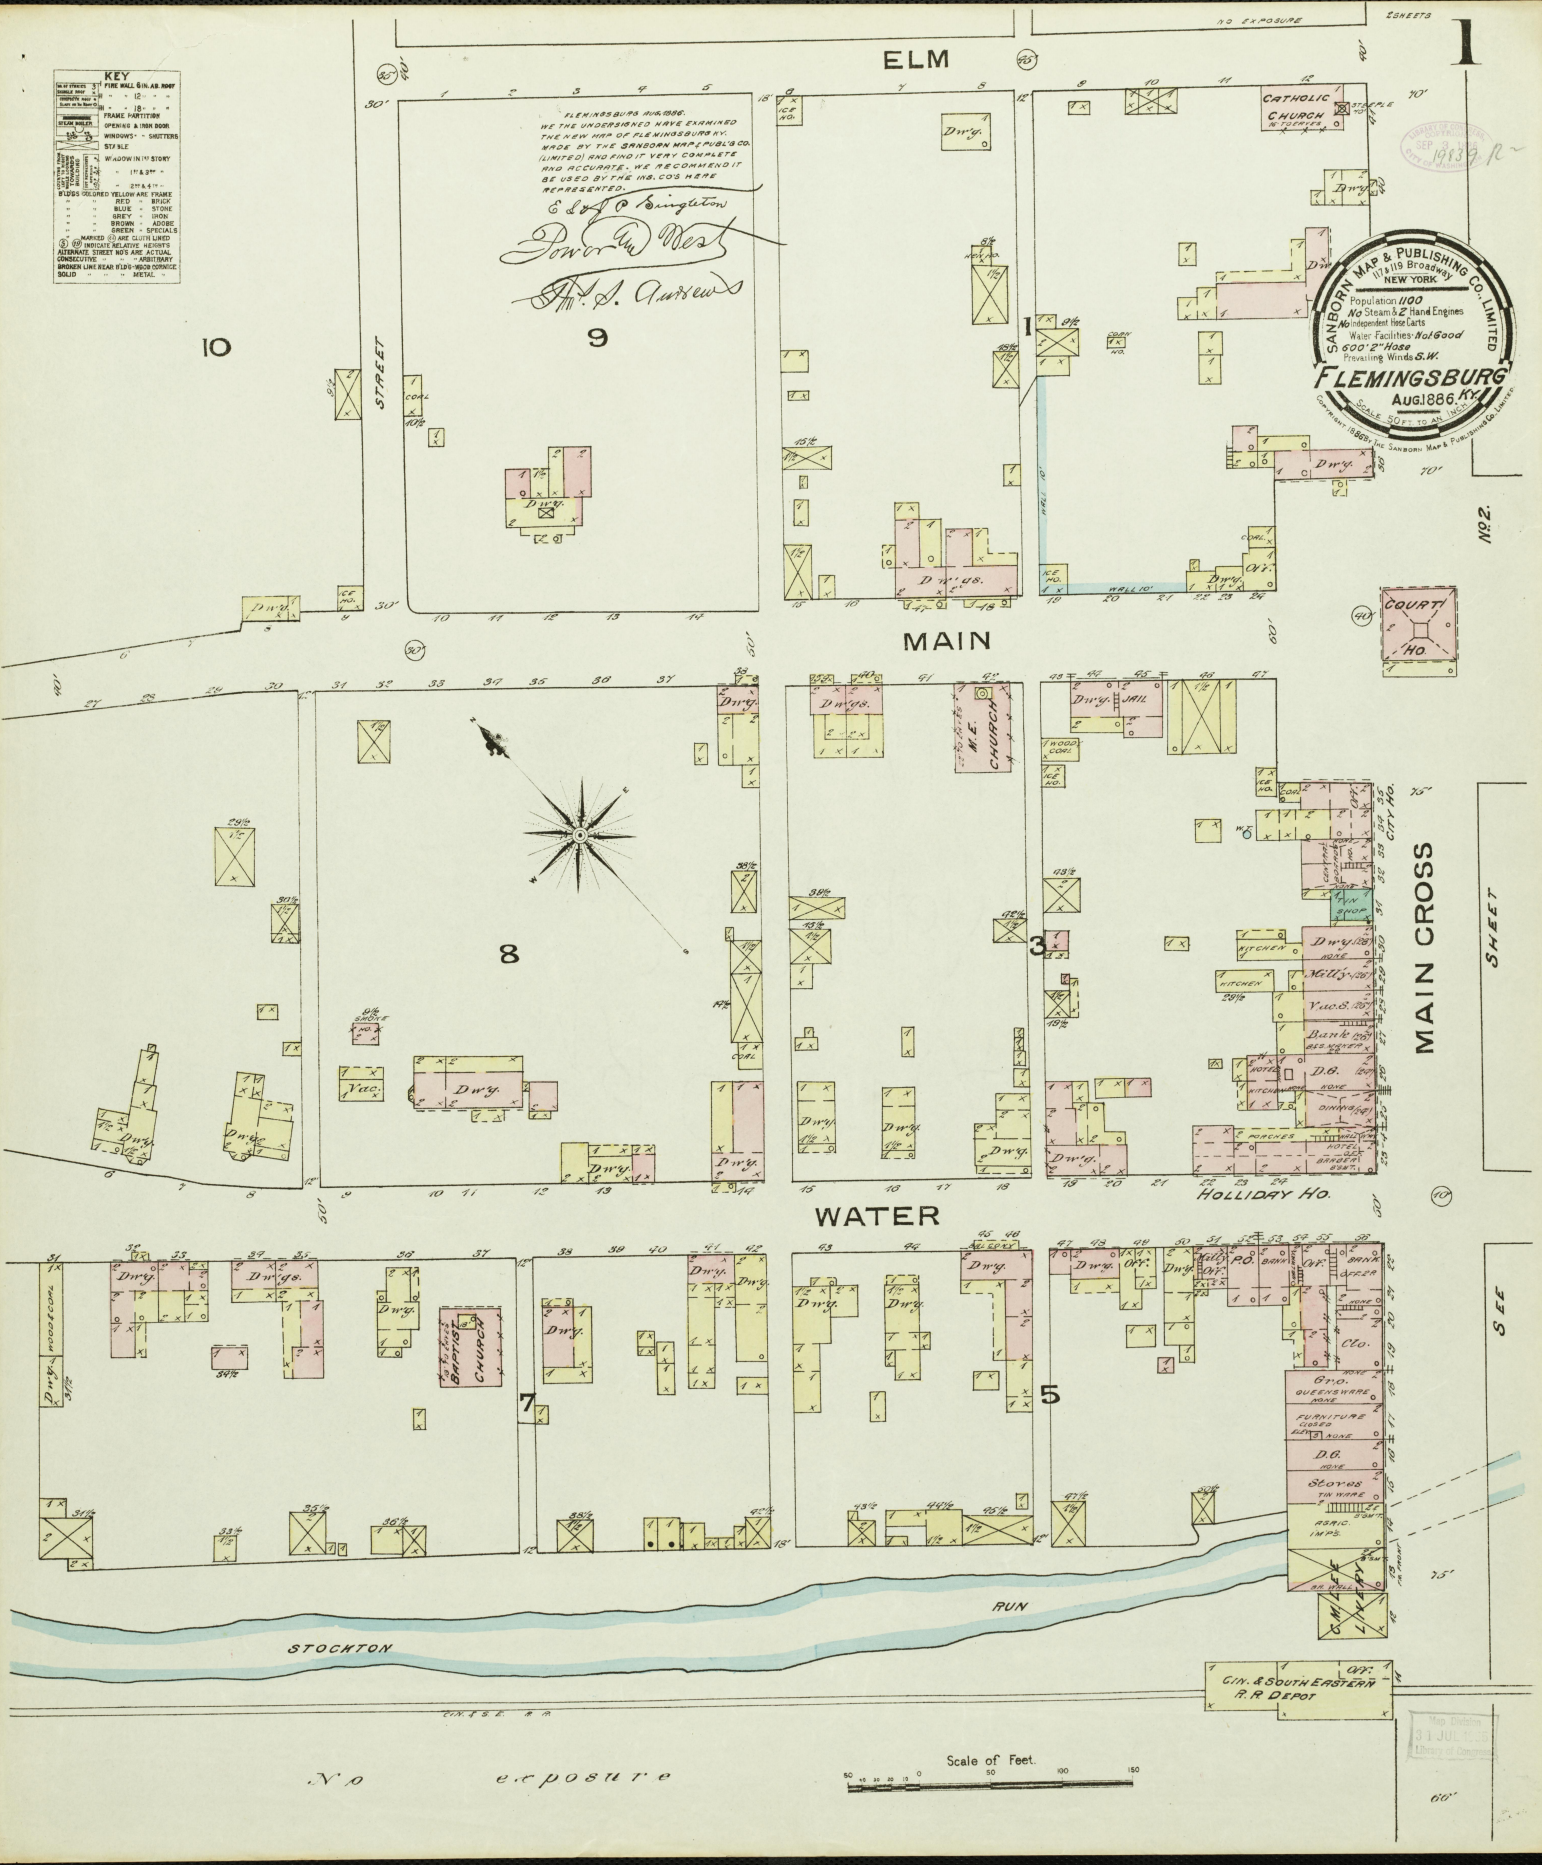

FLEMINGSBURG AUG. 1886.
WE THE UNDERSIGNED HAVE EXAMINED
THE NEW MAP OF FLEMINGSBURG KY.
MADE BY THE SANBORN MAP & PUBLISHING CO.
(LIMITED) AND FIND IT VERY COMPLETE
AND ACCURATE. WE RECOMMEND IT
BE USED BY THE HO. COS. HERE
REPRESENTED.

C. L. P. Singleton
Power and West
J. S. Andrews

SANBORN MAP & PUBLISHING CO. LIMITED
119 Broadway
NEW YORK

Population 1100
No Steam & 2 Hand Engines
Independent Fire Co.
Water Facilities Not Good
600' Hose
Prevailing Winds S.W.

FLEMINGSBURG
Aug. 1886 Ky.

Scale 50' to 1" (1:500)
Copyright 1886 by Sanborn Map & Publishing Co. Limited

1933 R

No. 2

MAIN CROSS SHEET

SEE

No. exposure

Scale of Feet
0 50 100 150

Map of Flemingsburg
31 JUL 1886
Library of Congress

60'