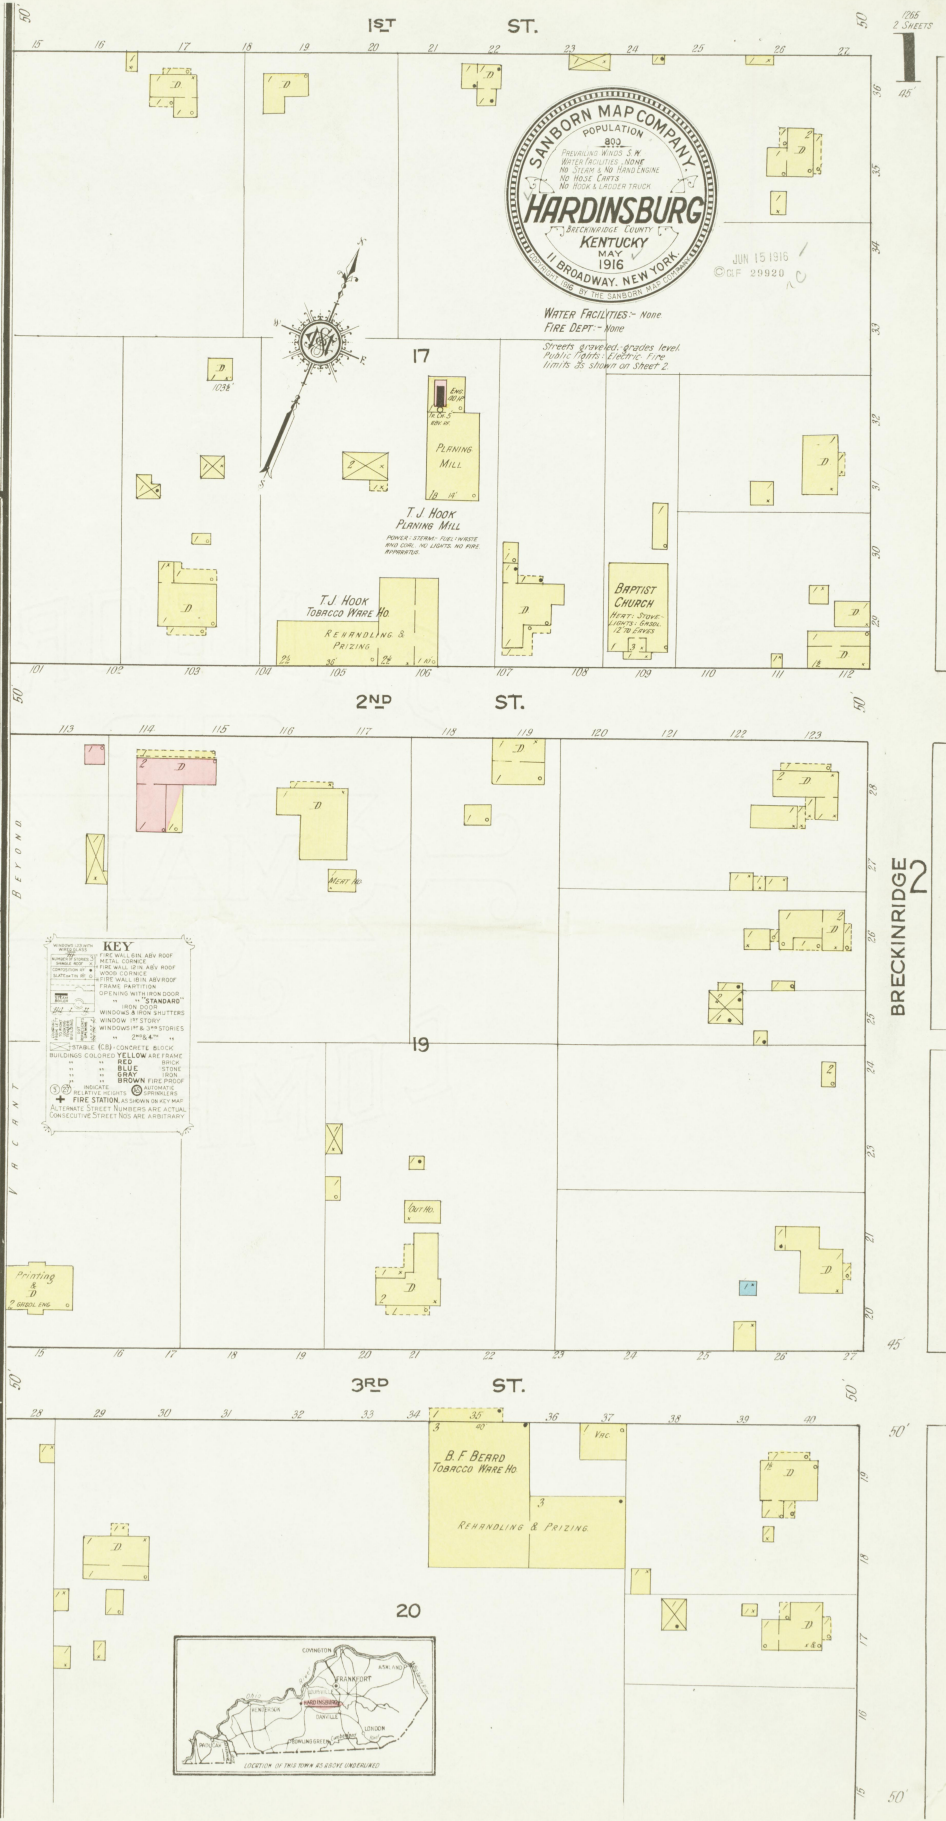

Located 1 Mile S.E. of Court Ho.

3RD ST.

16

Located 1/4 Mile S.E. of Court Ho.

ROAD

LOUISVILLE, HENDERSON & ST. LOUIS RY.

CORN SHED

GRAIN WARE HO.

GRAIN WARE HO.

18

GRAIN WARE HO.

BRECKINRIDGE LOOSE LEAF TOBACCO WARE HO. CO.
LOOSE LEAF HO
WOOD FL.
(1800 CLAD)

Scale of Feet.

BRECKINRIDGE 2