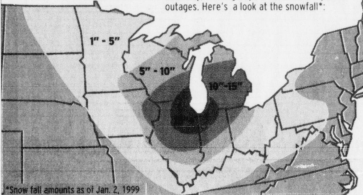

Too much snow

*Snow fall amounts as of Jan. 2, 1999

Source: Accuweather

Winter in like a lion

Lexington misses brunt of storm that dumps snow, ice, sleet on other Midwest cities

By Karla Dooley
ASSISTANT NEWS EDITOR

But as UK students found out during last year's winter storm, and Joe Burch points out, it takes a lot of snow for UK officials to cancel or delay classes.

"Every year I've been surprised because businesses and schools shut down for snow," said Carol Akai, a psychology junior from Granger, Ind.

The Associated Press contributed to this report.