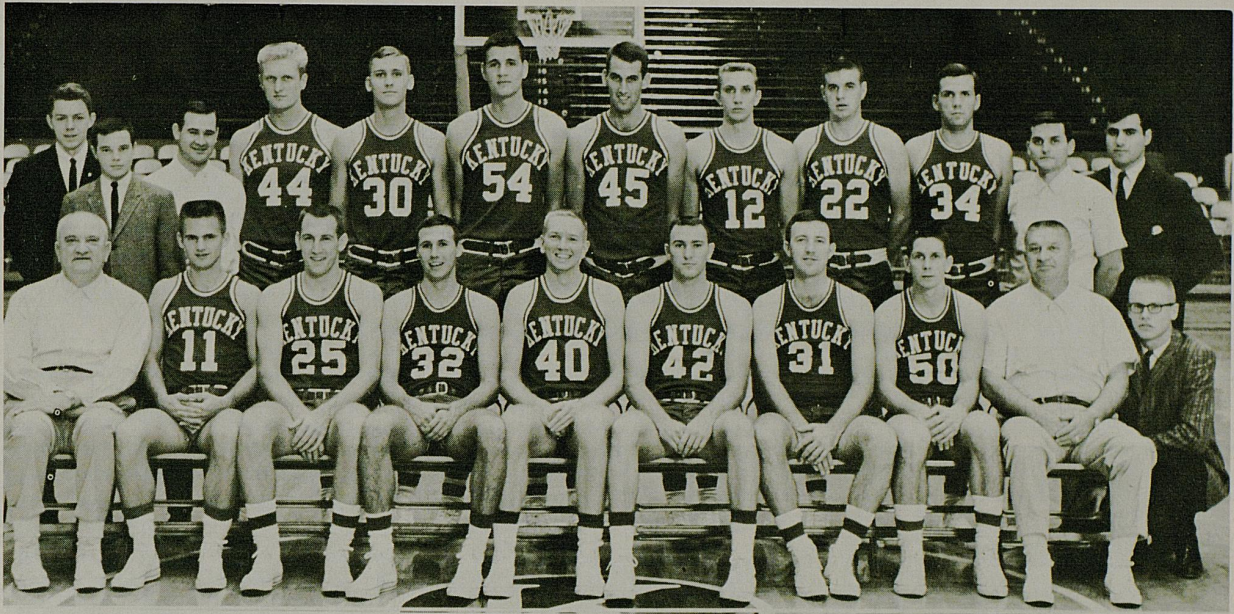

FRONT ROW (left to right)—Head Coach Adolph Rupp, Randy Embry, Terry Mobley, Sam Harper, Larry Conley, Mickey Gibson, Tom Harper, Ron Kennett, Asst. Coach Harry Lancaster, Manager Mike Harreld. BACK ROW—Managers Dan Omlar and Doug Wolfe, Trainer Joe Brown, Cotton Nash, Tommy Kron, Larry Lentz, John Adams, Ted Deeken, Charles Ishmael, George Critz, Asst. Coach Neil Reed and Manager Hub Metry.

UNIVERSITY OF KENTUCKY VARSITY ROSTER

No.	Name	Pos.	Class	Ltrs.	Age	Ht.	Wt.	Home Town
11	Randy Embry	G	Jr.	1	20	5-11	170	Owensboro, Ky.
12	Ted Deeken	F	Sr.	2	21	6-3½	185	Louisville, Ky.
22	Charles Ishmael	G	Sr.	1	21	6-5	207	Mt. Sterling, Ky.
25	Terry Mobley	G	Jr.	1	20	6-2½	192	Harrodsburg, Ky.
30	Tommy Kron	G	Soph.		19	6-5¾	204	Owensboro, Ky.
31	Tom Harper	G	Sr.	0	21	6-2	178	Winchester, Ky.
32	Sam Harper	G	Jr.	1	20	6-3	176	Clinton, Ky.
34	George Critz	F	Sr.	0	21	6-4	194	Bellbrook, Ohio
40	Larry Conley	F	Soph.		19	6-3¼	170	Ashland, Ky.
42	Mickey Gibson	F	Soph.		20	6-2¼	183	Hazard, Ky.
44	Cotton Nash	F-C	Sr.	2	21	6-5	220	Leominster, Mass.
45	John Adams	C	Jr.	1	20	6-6¼	215	Rising Sun, Ind.
50	Ron Kennett	G	Jr.	0	21	6-0	172	Lawrenceburg, Ind.
54	Larry Lentz	C	Soph.		19	6-8	220	Lakeview, Ohio

HEAD COACH—Adolph Rupp (34th Year)

ASST. COACHES—Harry Lancaster and Neil Reed

TRAINER—Joe Brown

STUDENT MANAGERS—Hub Metry, Doug Wolfe, Dan Omlar and Mike Harreld

Nickname—Wildcats	Colors—Blue and White
Location—Lexington, Ky.	Enrollment—12,100
Athletic Director—Bernie Shively	Conference—Southeastern
1962-63 Record—Won 16, Lost 9	Publicist—Ken Kuhn
UKIT Record—Won 16, Lost 4 (Champions 1953, 1954, 1956, 1958, 1961, 1962)