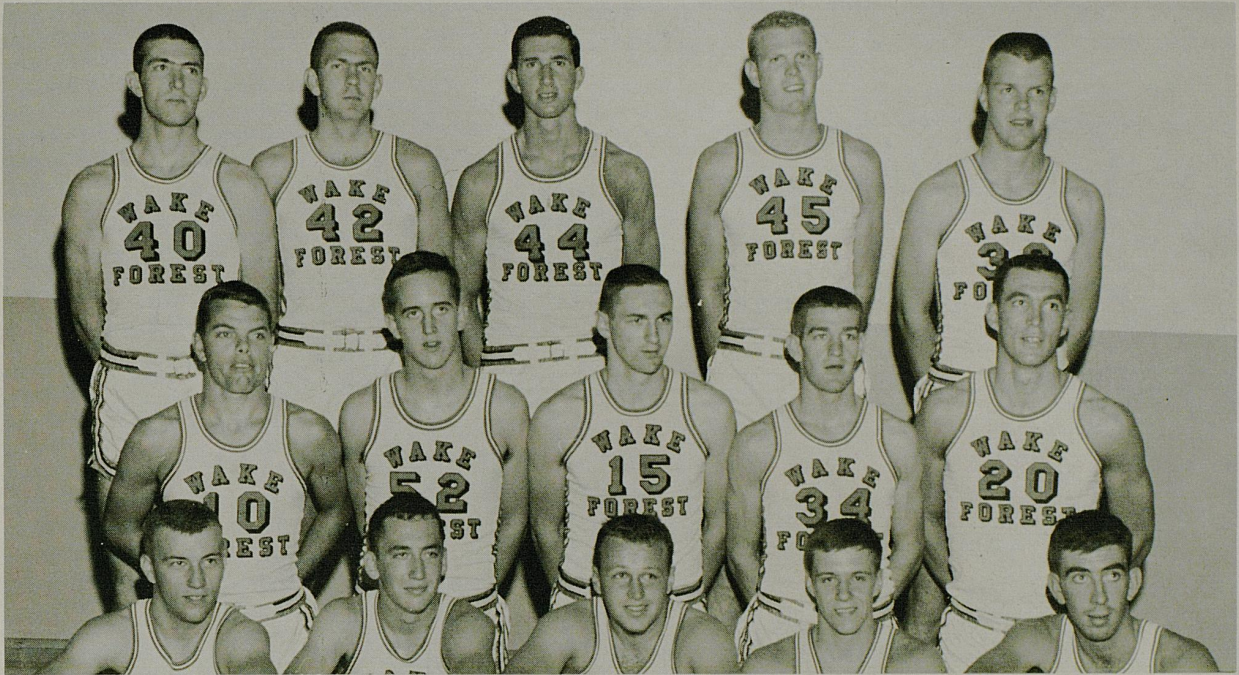

FRONT ROW (left to right)—Dick Myers, Bill Joyner, John Anderson, Harry Hutchins, Tommy Byrne, Jr. MIDDLE ROW—Butch Hassell, Bill Nesbit, Robert Leonard, Billy Smith, Al Lozier. BACK ROW—Frank Christie, Richard Carmichael, Ronny Watts, Brad Brooks, and Richard Herring.

WAKE FOREST ROSTER

Number	White-Gold	Pos.	Class	Age	Ht.	Wt.	Ltrs.	Home Town	
10	11	Butch Hassell	G	Sr.	21	5-11	180	2	Beaufort, N. C.
15	14	Bob Leonard	G	Soph.	18	6-2	187	0	Kingsport, Tenn.
20	21	Al Lozier	F	Jr.	20	6-5	210	0	Mt. Holly, N. J.
30	31	Richard Herring	F	Jr.	20	6-5	200	1	Winston-Salem, N. C.
32	33	Bill Joyner	G	Soph.	19	5-11	160	0	Asheboro, N. C.
40	40	Frank Christie	F	Sr.	21	6-4	190	2	Marietta, O.
42	43	Richard Carmichael	F	Sr.	21	6-5	195	2	High Point, N. C.
44	44	Ronny Watts	C	Jr.	20	6-6	210	1	Washington, D. C.
45	45	Brad Brooks	C	Sr.	21	6-7	210	2	Chevy Chase, Md.
52	52	Bill Nesbit	F	Soph.	19	6-3	180	0	Bronxville, N. Y.
53	53	Dick Myers	G	Soph.	19	5-9	155	0	Westfield, N. J.
54	55	John Anderson	G	Jr.	20	6-0	185	0	Waterford, N. Y.

HEAD COACH—Horace McKinney (6 Years—Won 94, Lost 58)

ASST. COACHES—Charlie Bryant and Jack Murdock

CAPTAINS—Frank Christie, Richard Carmichael, Butch Hassell

MANAGERS—Robert Boone and Clinton Gentry

Nickname—Deacons

Location—Winston-Salem, N. C.

Athletic Director—William Gibson

1962-63 Record—Won 16, Lost 10

UKIT Record—First Appearance

Colors—Old Gold and Black

Enrollment—2, 915

Publicist—Marvin Francis

Conference—Atlantic Coast