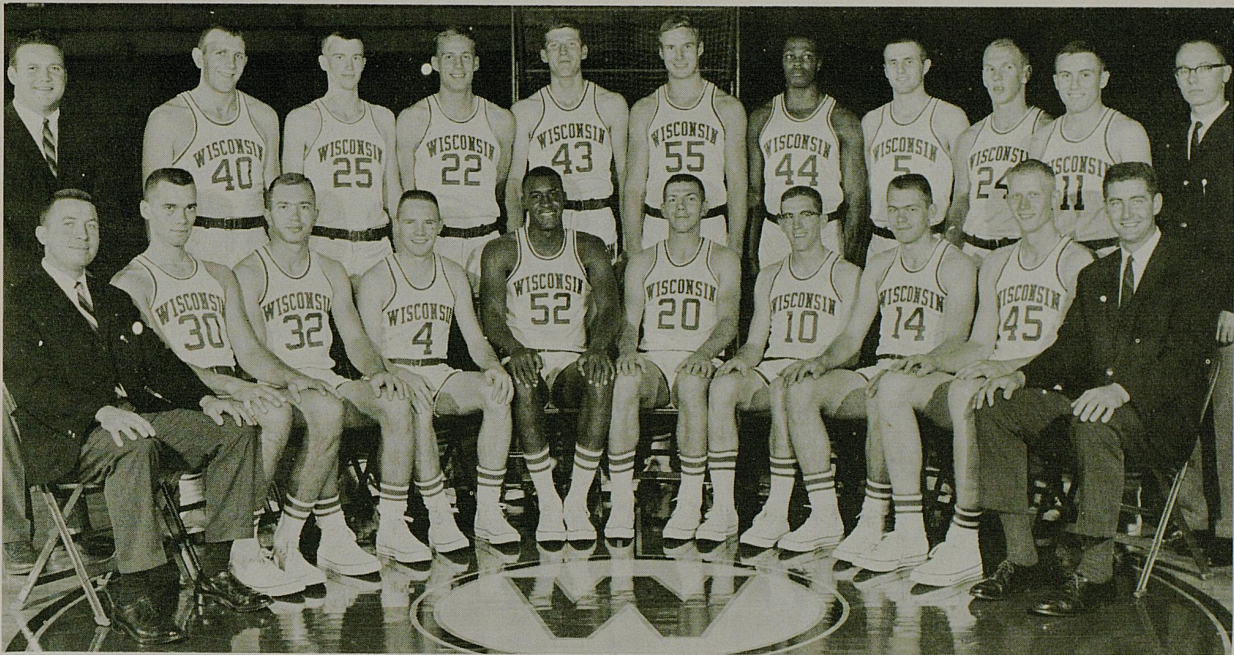

FRONT ROW (left to right)—Head Coach John Erickson, Mark Zubor, Dave Grams, Mike O'Melia, Bobbie Johnson, Don Hearden, Jim Bohlen, Chuck Aslakson, Dale Schultz, and Asst. Coach John Powless. STANDING—Asst. Coach Dave Brown, Mike Schmidtkofer, Emmett Terwilliger, Ken Gustafson, Tom Fitzpatrick, Dave Roberts, Ken Barnes, Dave Kelliher, Paul Morenz, Tom Gardner, and Harry Winn, Senior Manager.

UNIVERSITY OF WISCONSIN ROSTER

No.	Name	Pos.	Class	Ht.	Wt.	Home Town
4	Mike O'Melia	G	Sr.	5-10	150	Rhineland, Wis.
5	Dave Kelliher	G	Soph.	6-1	180	Madison, Wis.
10	Jim Bohlen	G	Jr.	5-10	155	Reedsburg, Wis.
11	Tom Gardner	G	Soph.	5-10	160	Toluca, Ill.
14	Chuck Aslakson	F	Jr.	6-1	175	Marshfield, Wis.
20	Don Hearden	G	Sr.	6-0	175	Kimberly, Wis.
22	Ken Gustafson	F	Soph.	6-3	195	St. Charles, Ill.
23	Emmett Terwilliger	F	Soph.	6-2	175	Lancaster, Wis.
24	Paul Morenz	G	Soph.	6-1	195	McHenry, Ill.
30	Mark Zubor	C	Soph.	6-6	200	Cicero, Ill.
32	Dave Grams	G	Sr.	6-1	178	Janesville, Wis.
40	Mike Schmidtkofer	F	Jr.	6-2	195	Wausau, Wis.
43	Tom Fitzpatrick	C	Soph.	6-5	193	Wauwatosa, Wis.
44	Ken Barnes	F	Soph.	6-3	198	Decatur, Ill.
45	Dale Schultz	C	Soph.	6-7	197	Clifton, Ill.
52	Bob Johnson	F	Sr.	6-4	198	Washington, D. C.
55	Dave Roberts	F	Soph.	6-5	199	Waunakee, Wis.

HEAD COACH—John E. Erickson (4 Years—Won 46, Lost 50)

ASST. COACHES—John Powless and Dave Brown

MANAGER—Harry Winn

TRAINER—Walter Bakke

Nickname—Badgers

Colors—Cardinal and White

Location—Madison, Wis.

Enrollment—24,350

Athletic Director—I. B. Williamson

Publicists—George Lanphear
and Jim Mott

1962-63 Record—Won 7, Lost 7

Conference—Big Ten

UKIT Record—First Appearance