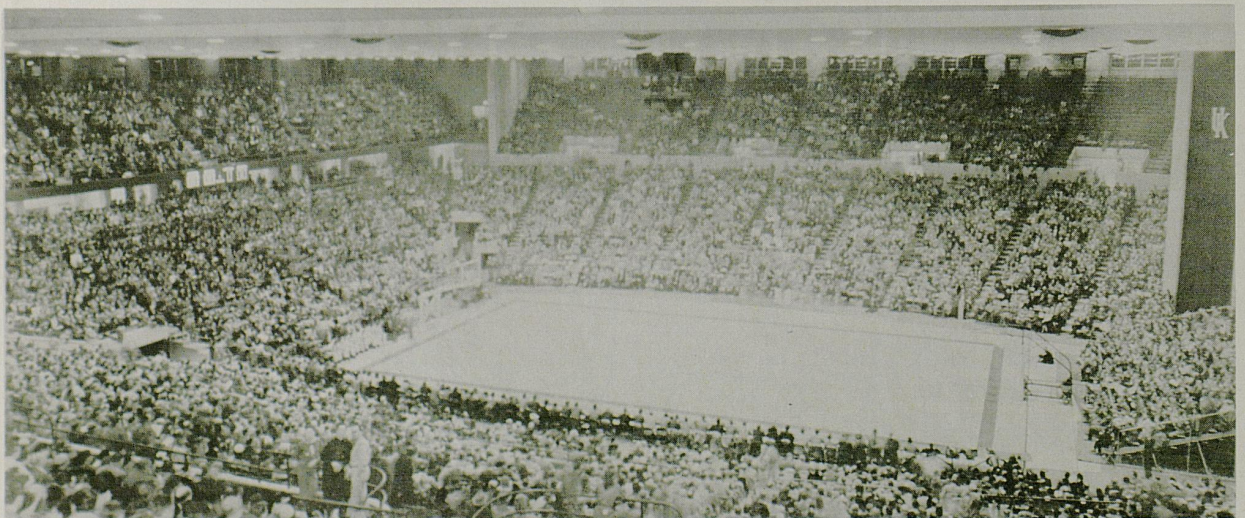

JOHN ANDERSON — G
Wake Forest

RON KENNETT — G
Kentucky

RONNY WATTS — C
Wake Forest

Memorial Coliseum

SUCCESSOR TO A 'WHITE ELEPHANT'

Only a little more than a quarter century ago, the University of Kentucky provided its basketball team with its second home—a magnificent new Alumni Gymnasium seating 2,800 spectators.