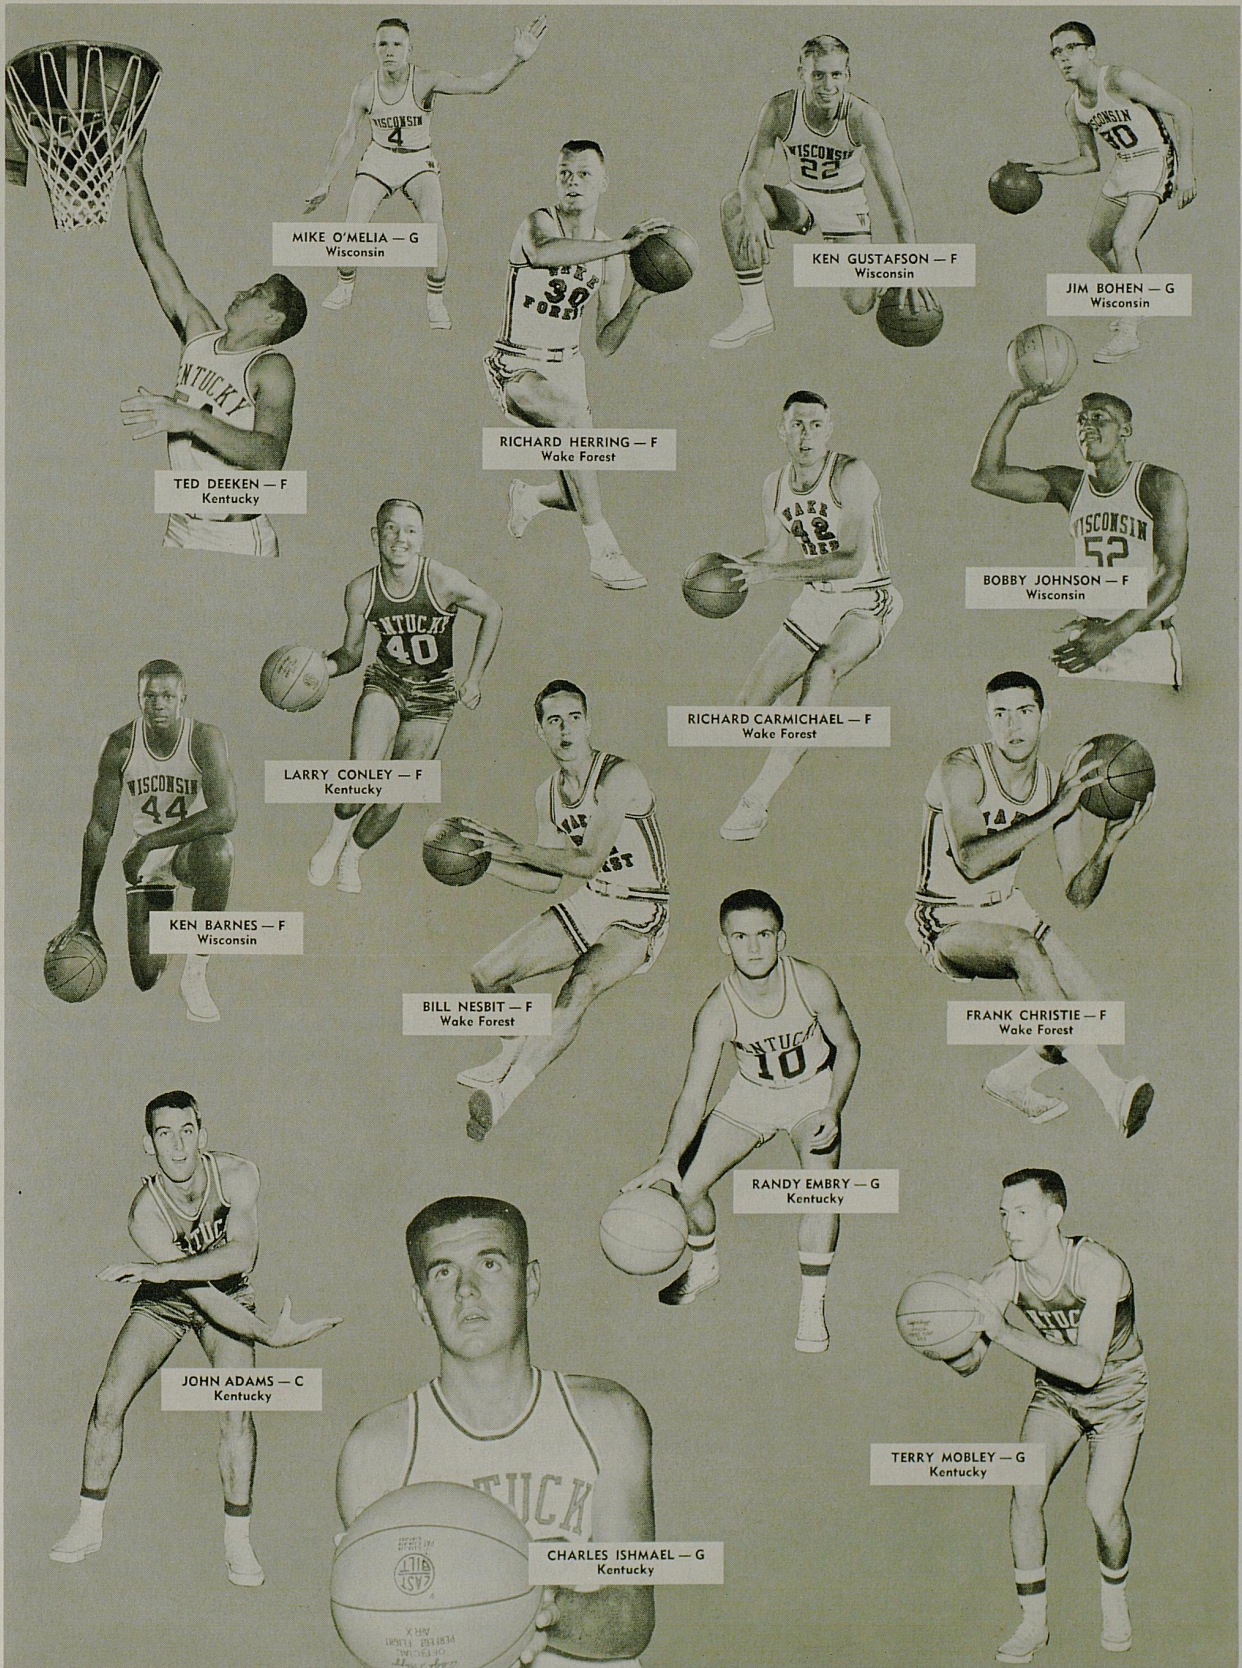

MIKE O'MELIA — G
Wisconsin

KEN GUSTAFSON — F
Wisconsin

JIM BOHEN — G
Wisconsin

TED DEEKEN — F
Kentucky

RICHARD HERRING — F
Wake Forest

BOBBY JOHNSON — F
Wisconsin

LARRY CONLEY — F
Kentucky

RICHARD CARMICHAEL — F
Wake Forest

KEN BARNES — F
Wisconsin

BILL NESBIT — F
Wake Forest

FRANK CHRISTIE — F
Wake Forest

RANDY EMBRY — G
Kentucky

JOHN ADAMS — C
Kentucky

TERRY MOBLEY — G
Kentucky

CHARLES ISHMAEL — G
Kentucky