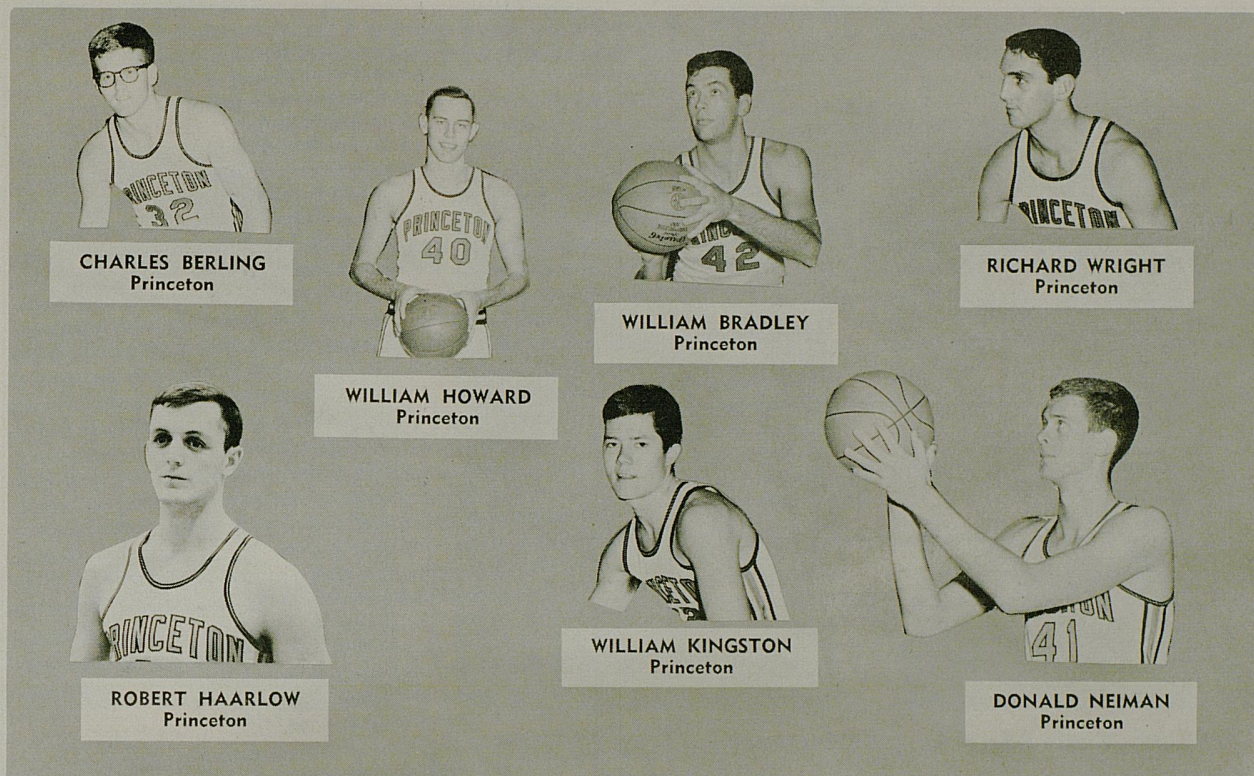

PRINCETON UNIVERSITY ROSTER

No.	Name	Pos.	Class	Age	Ht.	Wt.	Home Town
10	Edward Steube	G	Soph.	19	6-2	170	St. Louis, Mo.
11	Robert Baughan	G	Soph.	19	5-11	155	Arlington, Va.
12	*William Kingston	G	Jr.	21	5-10	155	Altadena, Calif.
15	Donald Rodenbach	G	Soph.	19	6-2	175	Bethlehem, Pa.
20	Walter Uhle	G	Jr.	19	5-9	170	Rye, N. Y.
21	Robert Haarlow	F	Soph.	19	6-2	187	Hinsdale, Ill.
30	*Donald Roth	G	Jr.	20	6-1	200	Bethesda, Md.
32	*Charles Berling	F	Jr.	20	6-2	190	Anaheim, Calif.
34	Richard Wright	C	Sr.	21	6-3	205	Menlo Park, Calif.
40	*William Howard	C	Sr.	21	6-4	210	Princeton, Ill.
41	*Donald Niemann	C	Jr.	21	6-6	200	Glen Ellyn, Ill.
42	*William Bradley	F	Jr.	20	6-5	200	Crystal City, Mo.

* Denotes 1962-63 varsity letterman.

HEAD COACH—Willem H. van Breda Kolff (1 Year—Won 19, Lost 6)

ASST. COACHES—Edward J. Donovan and Warren Harris

CAPTAIN—William Howard

MANAGER—Sherwood Githens

Nickname—Tigers

Colors—Orange and Black

Location—Princeton, N. J.

Enrollment—3,100 Men

Ath. Dir.—R. Kenneth Fairman

Publicist—William Stryker

1962-63 Record—Won 19, Lost 6

Conference—Ivy League

UKIT Record—First Appearance