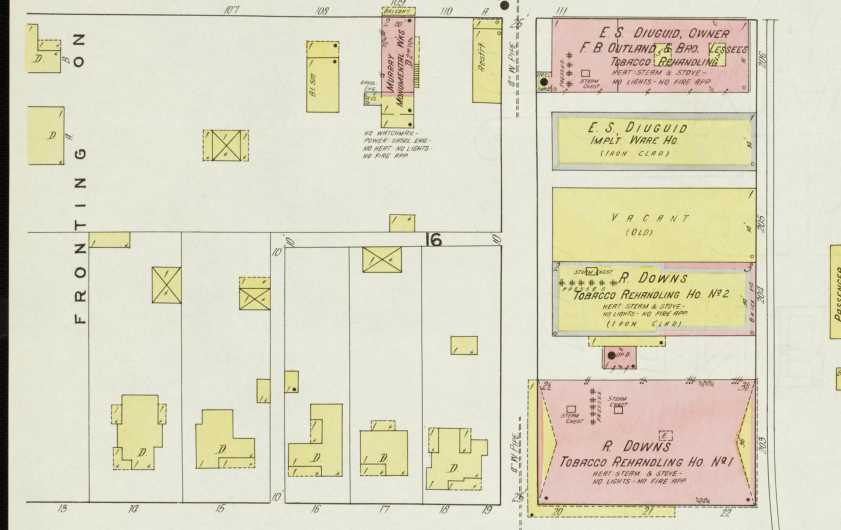

MAY 1916
MURRAY
KY.

2

CHERRY 5 ALLEY

POOL

CURD

MAIN

WATER

3

Scale of Feet.

MAY 1916
MURRAY
KY.

MAIN CROSS

FRONTING

PRICE

CURD