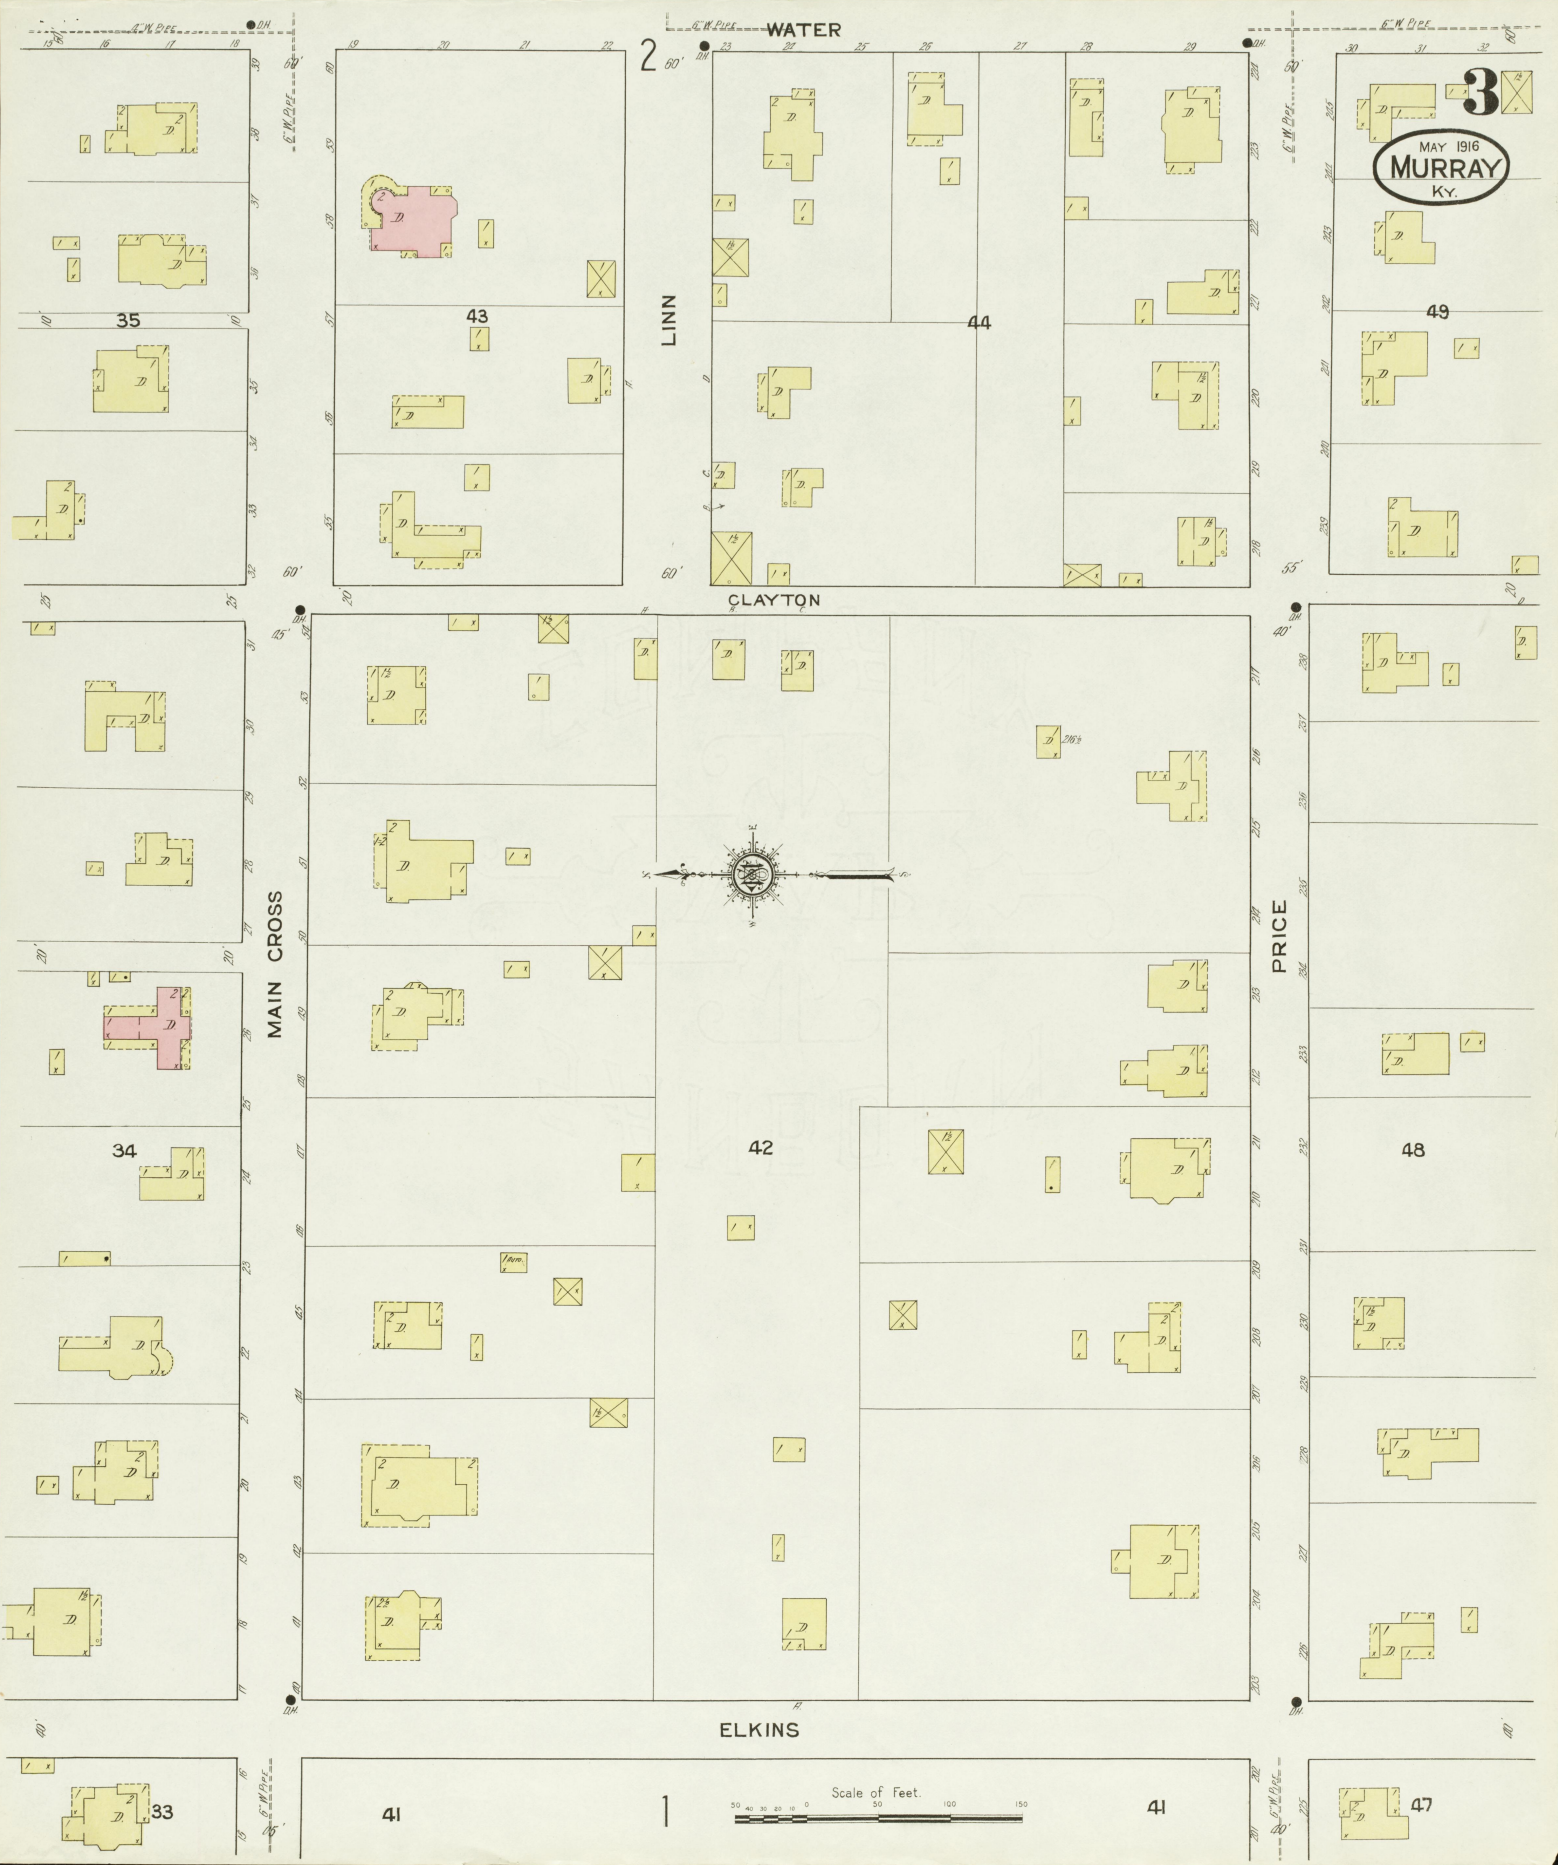

MAY 1916
MURRAY
KY.

2

CHERRY 5 ALLEY

POOL

CURD

MAIN

WATER

3

Scale of Feet.

MAY 1916
MURRAY
KY.

MAIN CROSS

FRONTING

PRICE

CURD