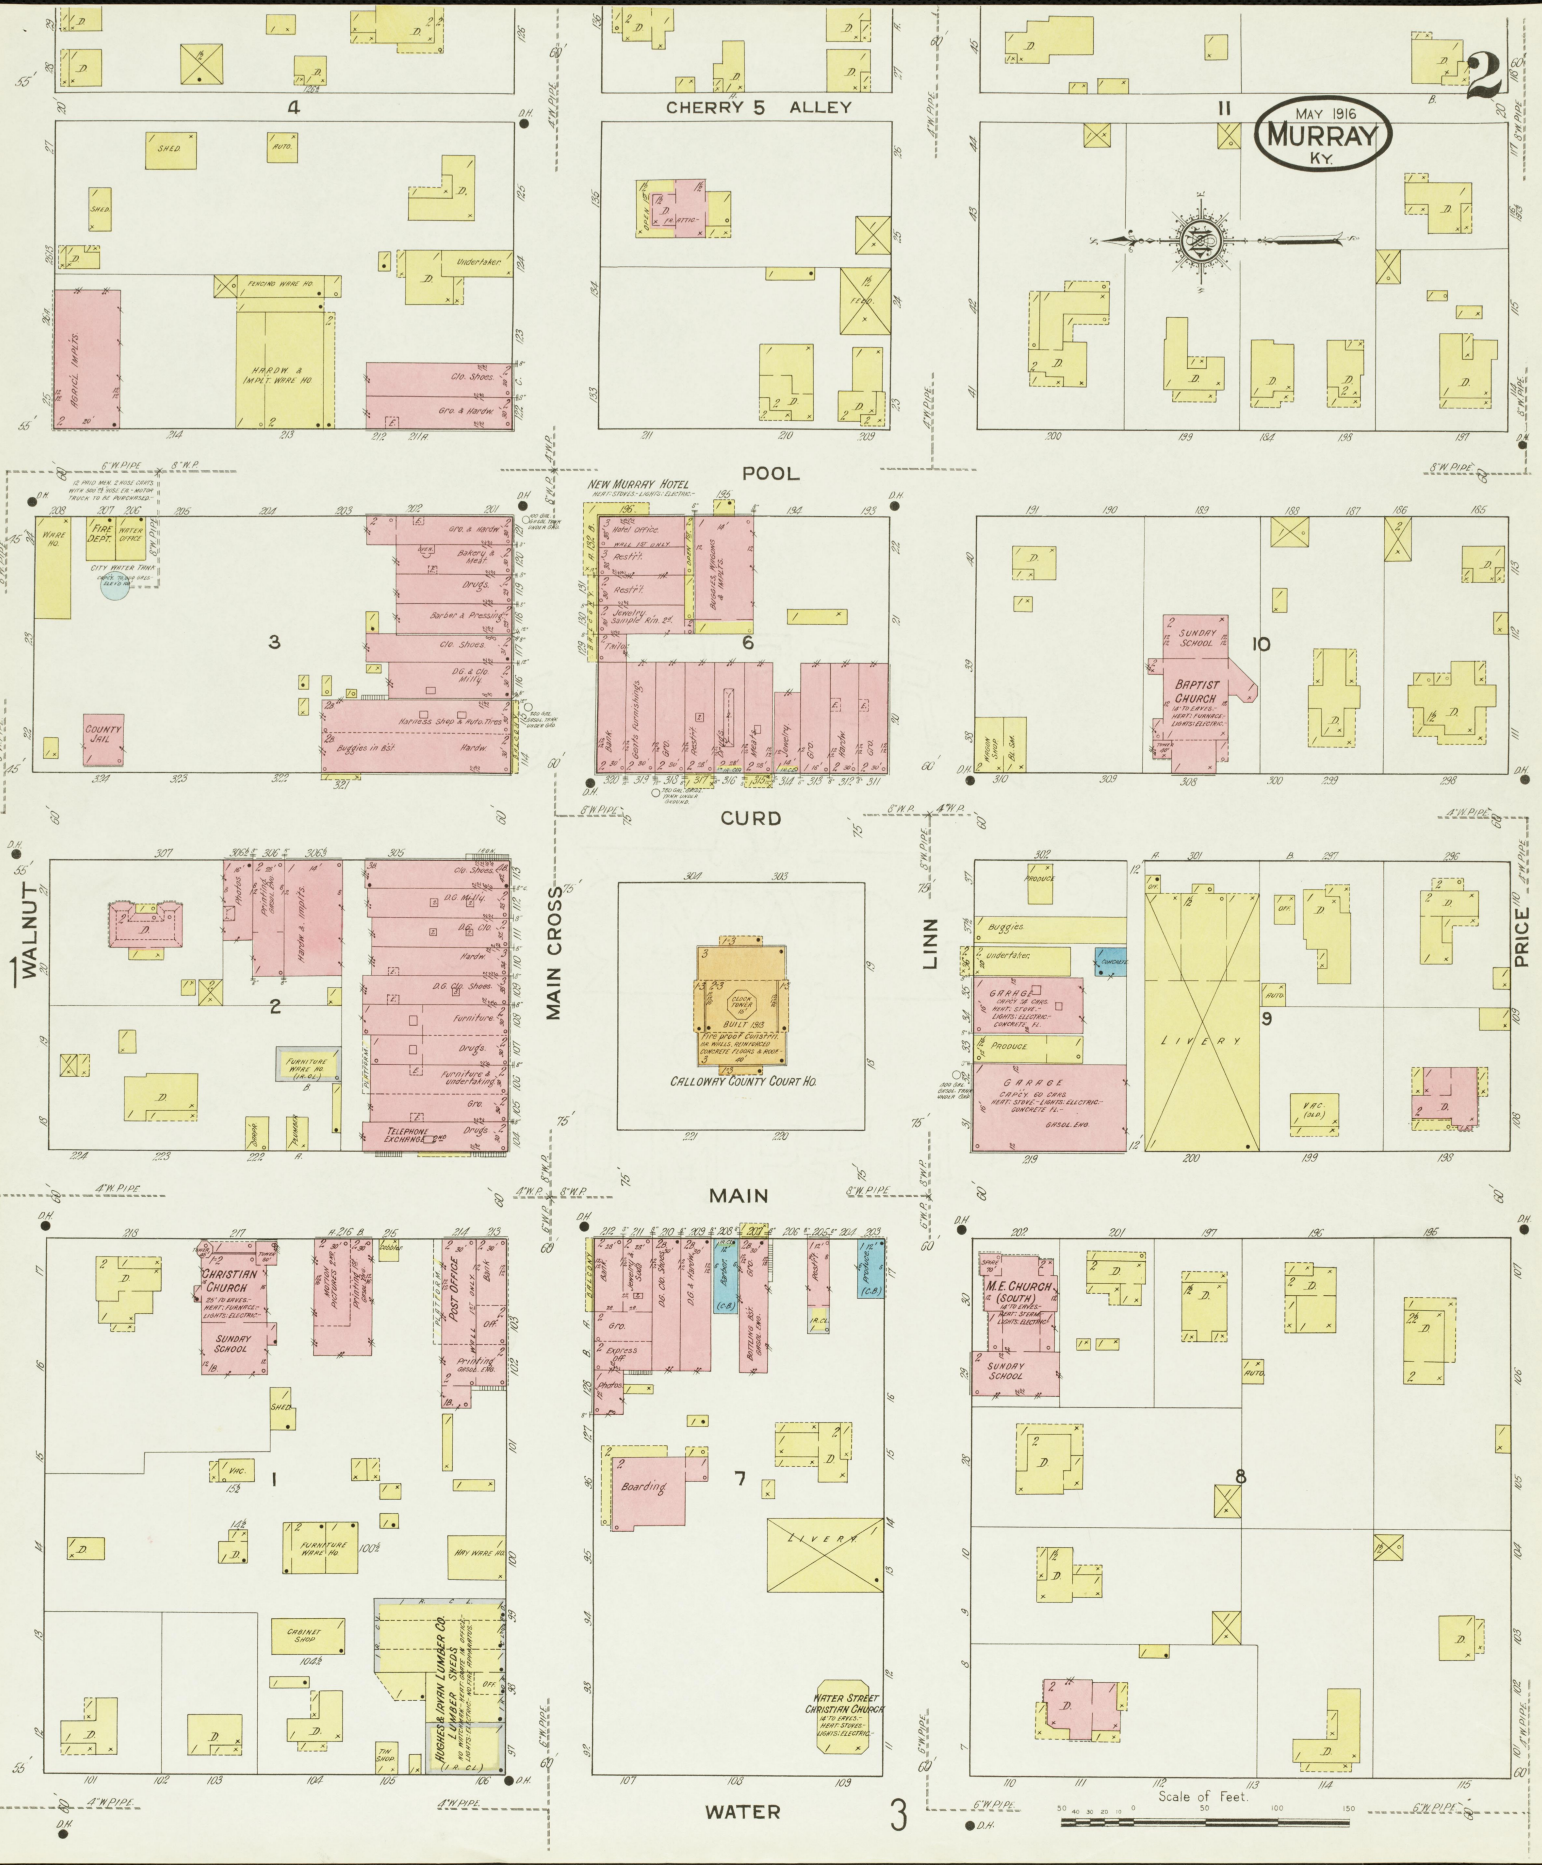

MAY 1916
MURRAY
KY.

2

CHERRY 5 ALLEY

POOL

CURD

MAIN

WATER

3

Scale of Feet.

MAY 1916
MURRAY
KY.

MAIN CROSS

FRONTING

PRICE

CURD