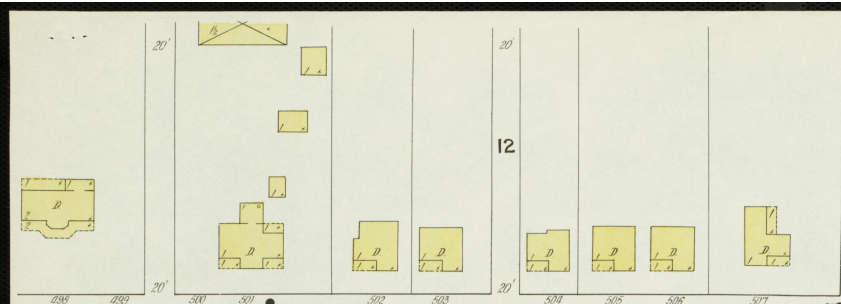

MAY 1916
MURRAY
KY.

2

CHERRY 5 ALLEY

POOL

CURD

MAIN

WATER

3

Scale of Feet.

MAY 1916
MURRAY
KY.

MAIN CROSS

FRONTING

PRICE

CURD