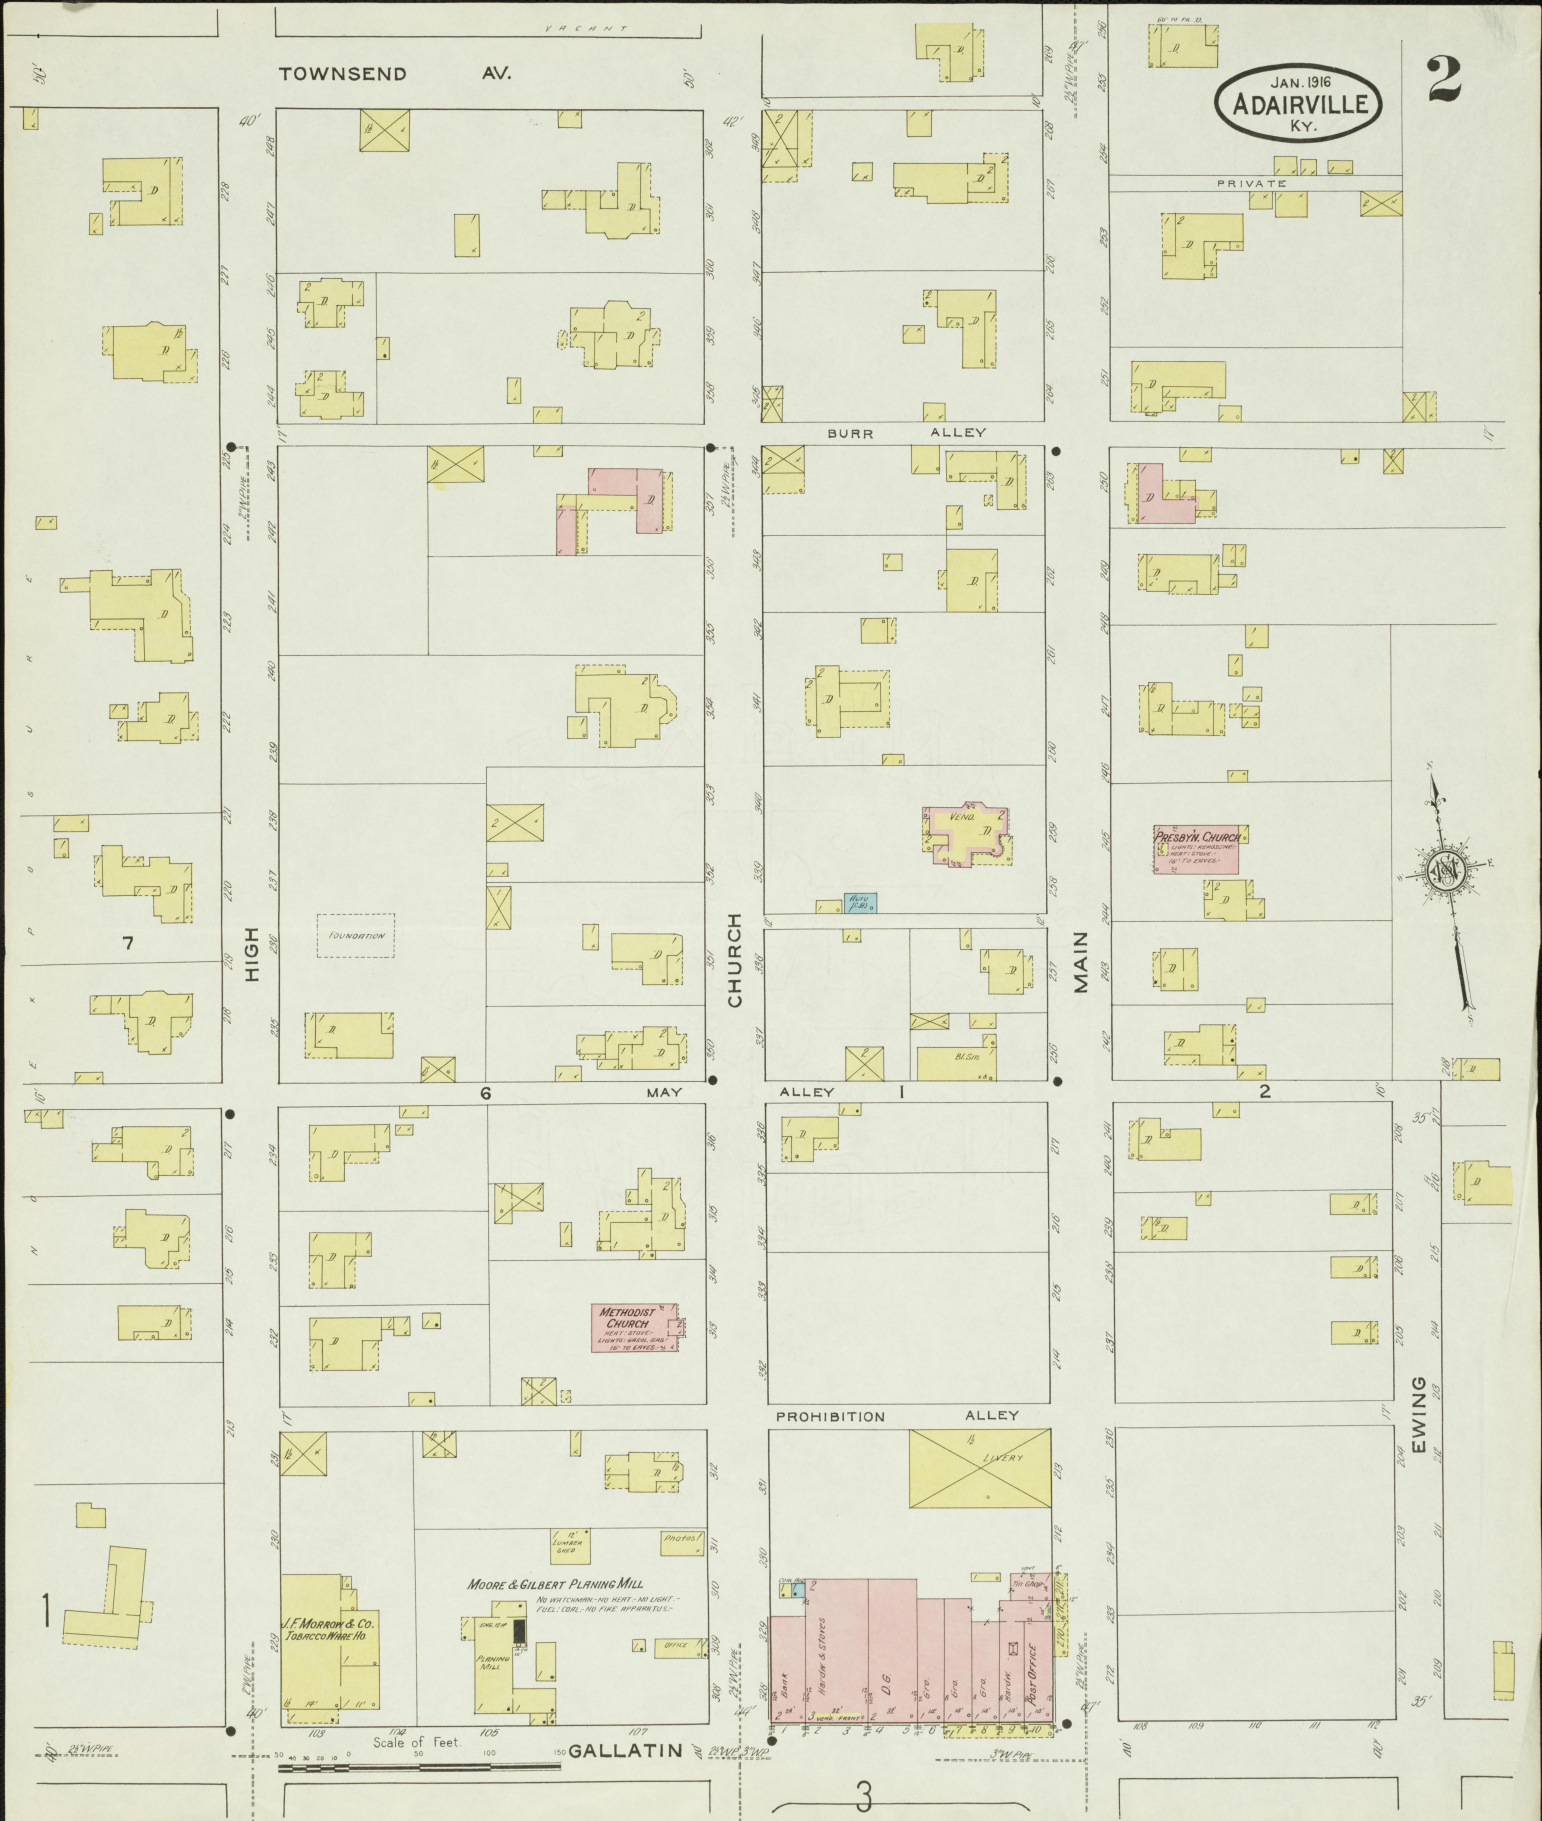

JAN. 1916
ADAIRVILLE
KY.

TOWNSEND AV.

BURR ALLEY

CHURCH

MAIN

MAY

ALLEY 1

2

PROHIBITION ALLEY

EWING

J.F. MORRISON & CO.
TOBACCO WHOLESALE

MOORE & GILBERT PLANING MILL
NO WETWORK - NO HEAT - NO LIGHT -
FUEL - COAL - NO FIRE APPARATUS

Bank
Hardware & Stores
D. G.
Dry
Dry
Dry
Dry
Dry
Abs. Office

Presb. Church
11' x 12' x 12' x 12' x 12' x 12' x 12' x 12'

HIGH

7

6

1

Scale of Feet.

GALLATIN