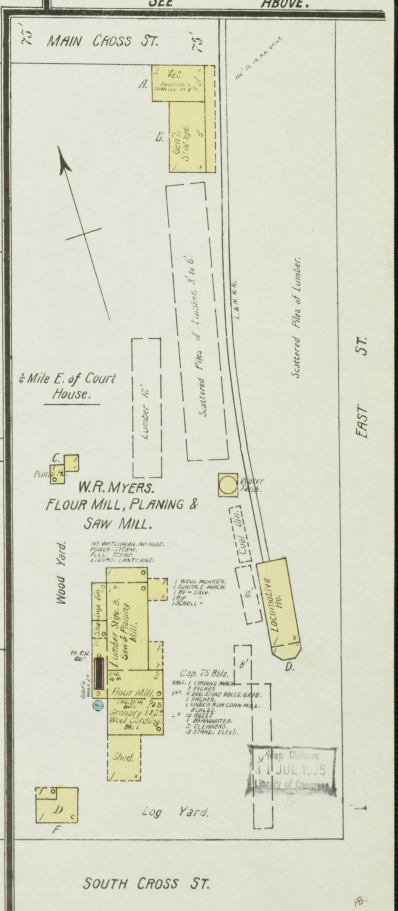

SEE NORTH CROSS BELOW.

SANBORN - PERRIS MAP CO. LIMITED
NEW YORK
Population 600.
No Steam & No Hand Engines
Independent Gas Lanes
Water Facilities Not Good.
Prevailing Winds S.W.
GREENSBURG
GREEN CO., KENTUCKY.
AUG. 1901.
SCALE 50 FT. TO AN INCH.
COPYRIGHT 1901 BY THE SANBORN - PERRIS MAP CO. LIMITED

No Exposure.