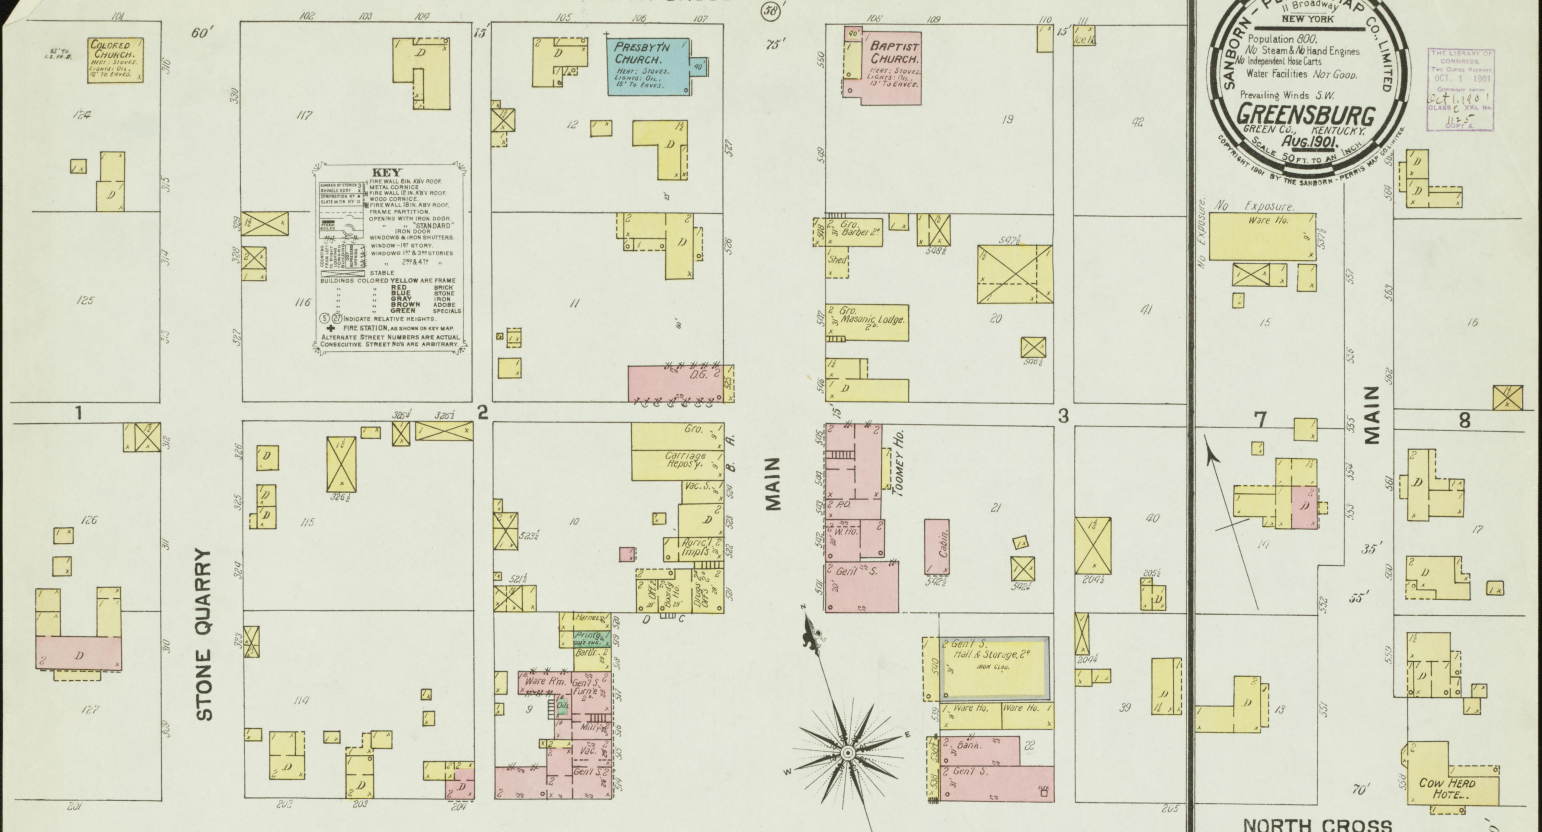

SEE NORTH CROSS BELOW.

SANBORN - PERRIS MAP CO. LIMITED
NEW YORK
Population 600.
No Steam & No Hand Engines
Independent Gas Lanes
Water Facilities Not Good.
Prevailing Winds S.W.
GREENSBURG
GREEN CO., KENTUCKY.
AUG. 1901.
SCALE 50 FT. TO AN INCH.
COPYRIGHT 1901 BY THE SANBORN - PERRIS MAP CO. LIMITED

No Exposure.