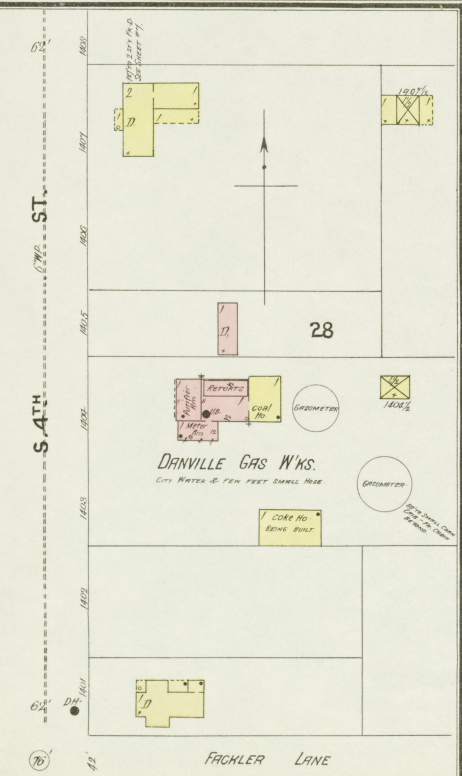

WALNUT

4

3

5

8

12

S. 1ST ST.

S. 2ND ST.

B.G. FOX LIVERY
157 TO 165 E.

CENTRAL KENTUCKY CARRIAGE CO.
157 TO 165 E.

Scale of Feet.

NOV 31 1896
RECORDED

Nov. 1896
DANVILLE
KY.

KENTUCKY INSTITUTE FOR DEAF MUTES.

Nov 1896
DANVILLE
KY.

DANVILLE ROLLER MILLS. ANDERSON & SPILMAN
New Process Sifted Flour - 100% Pure & Brilliant - Best Flour for Baking & for Home Use -
Liberty - 100% Pure & Brilliant - Best Flour for Baking & for Home Use -
Superior - 100% Pure & Brilliant - Best Flour for Baking & for Home Use -
Crown Mill - 100% Pure & Brilliant - Best Flour for Baking & for Home Use -
Crown Brand - 100% Pure & Brilliant - Best Flour for Baking & for Home Use -
Crown Brand - 100% Pure & Brilliant - Best Flour for Baking & for Home Use -
Crown Brand - 100% Pure & Brilliant - Best Flour for Baking & for Home Use -

CENTRE COLLEGE
Preparatory Dept.

BOYLE HUMPHREY
Gymnasium

Boyle Library

Recreation Room & Laboratory

PRESBYTERIAN THEOLOGICAL SEMINARY

Library

Scale of Feet.
0 50 100 150 200

Map Dated 31 JUL 1895
Library of Congress