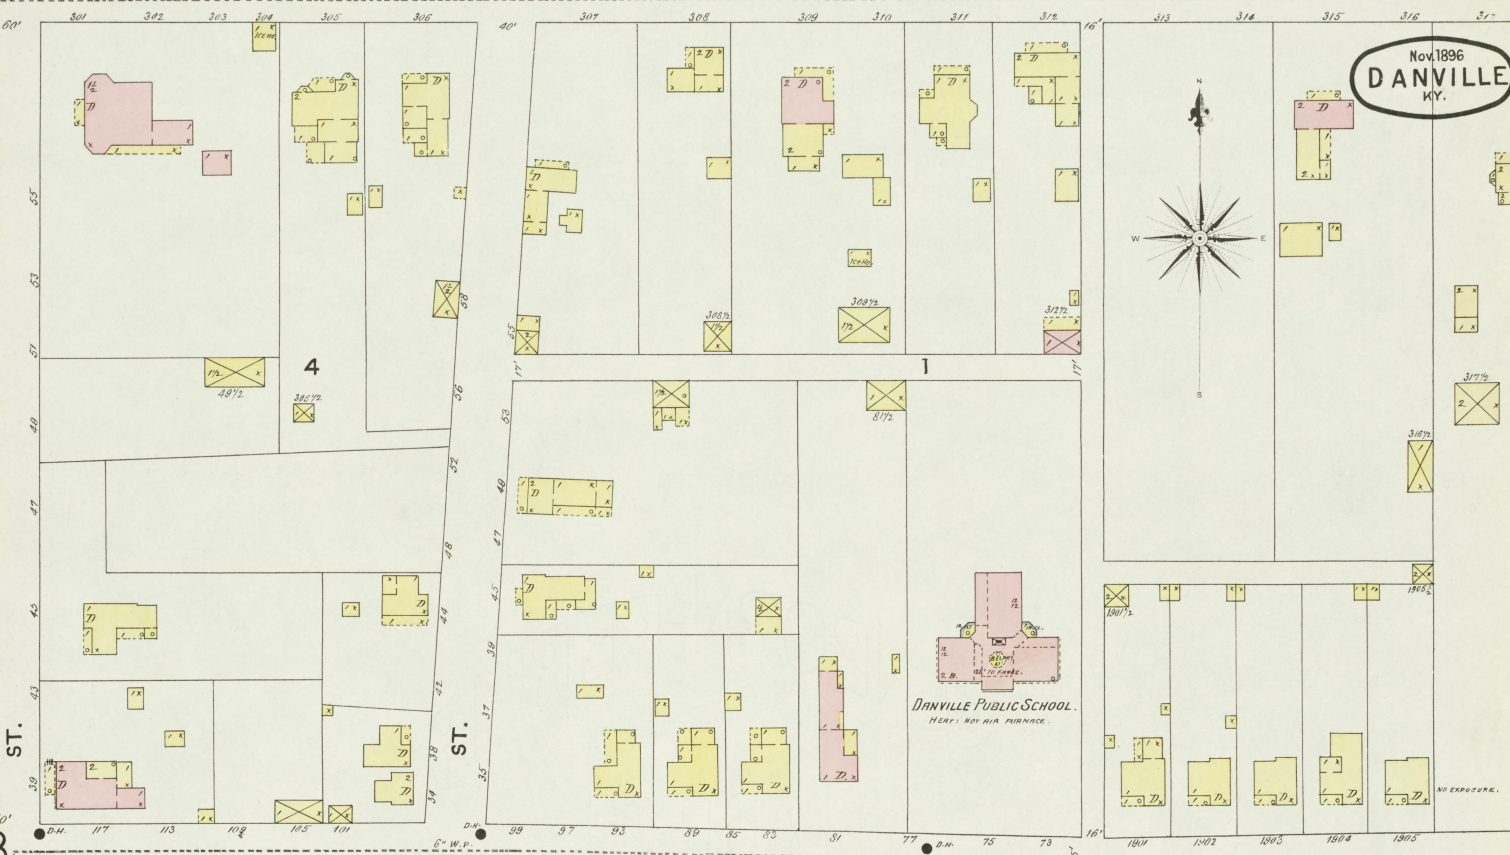

Nov. 1896
DANVILLE
KY.

LEXINGTON

Nov 1896
DANVILLE
KY.

BROADWAY

MAIN

Scale of Feet

S. 3RD ST.

Nov. 1896
DANVILLE
KY.

S. 4TH ST.

GREEN

7

N O E X P O S U R E .

Map drawn
31 JUL 1895
Library of Congress

3

MAIN

2

WALNUT

4

3

5

8

12

S. 1ST ST.

S. 2ND ST.