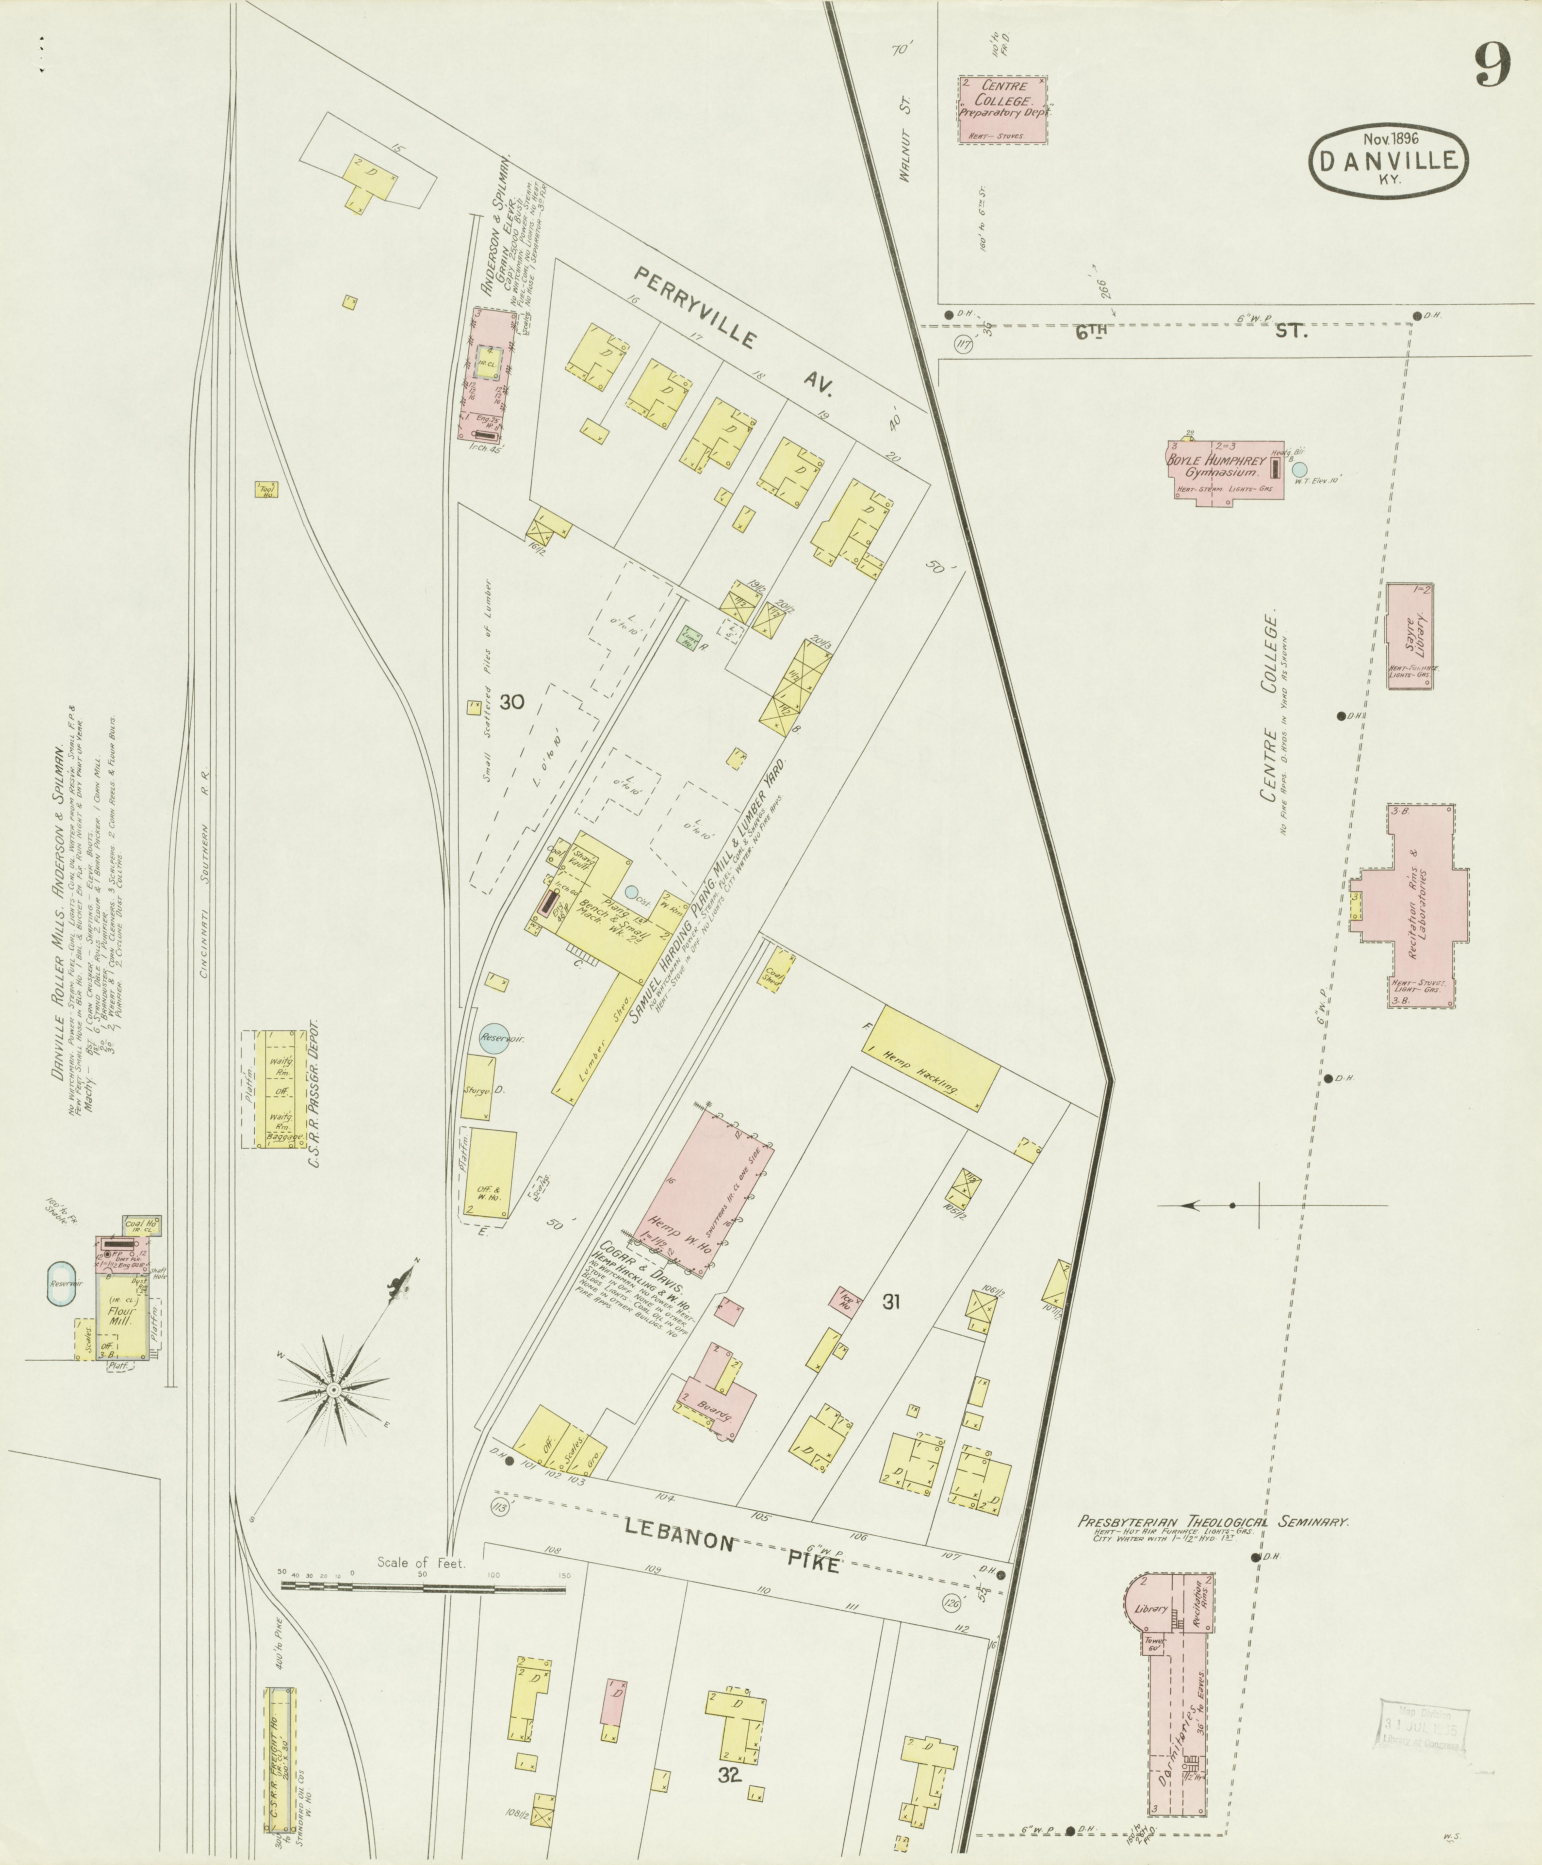

Nov 1896
DANVILLE
KY.

CENTRE COLLEGE
Preparatory Dept.

BOYLE HUMPHREY
Gymnasium

Boyle Library

Recreation Room & Laboratory

PRESBYTERIAN THEOLOGICAL SEMINARY

Library

Scale of Feet.
0 50 100 150 200

Map Dated 31 JUL 1895
Library of Congress