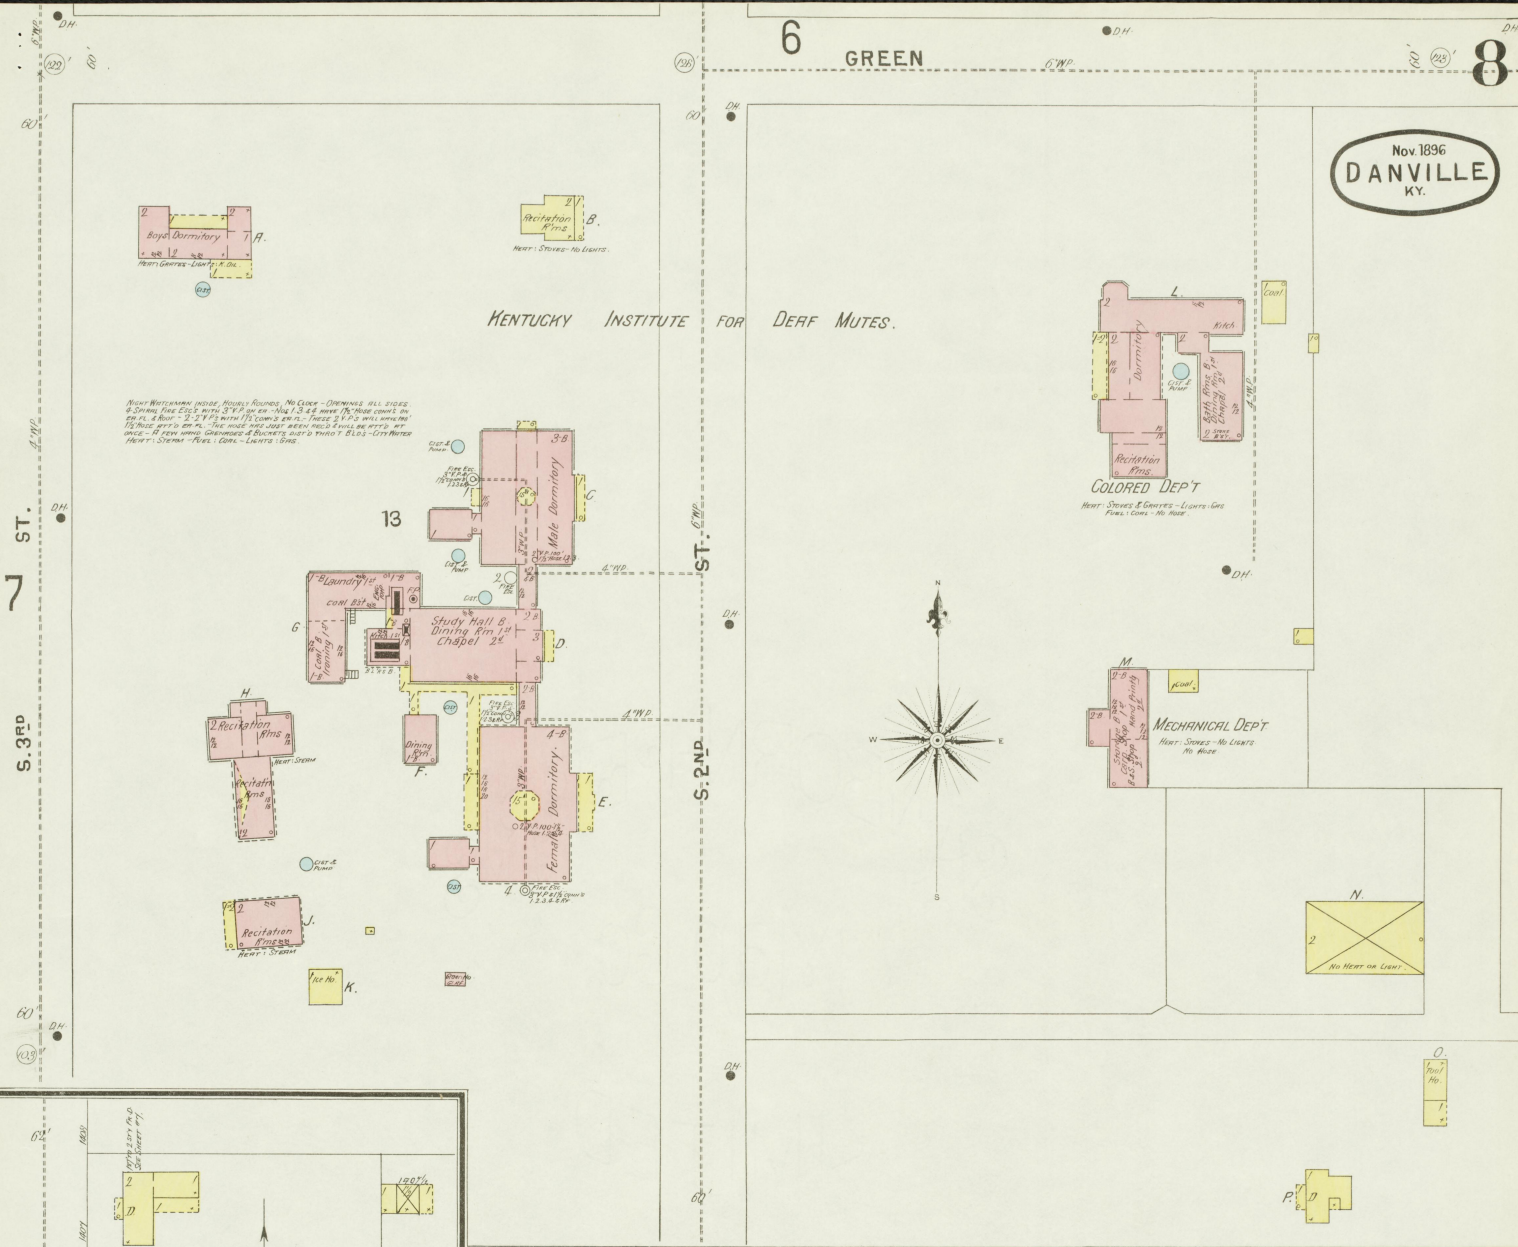

B.G. FOX LIVERY
157 TO 165 E.

CENTRAL KENTUCKY CARRIAGE CO.
157 TO 165 E.

Scale of Feet.

NOV 31 1896
RECORDED

Nov. 1896
DANVILLE
KY.

KENTUCKY INSTITUTE FOR DEAF MUTES.

Nov 1896
DANVILLE
KY.

DANVILLE ROLLER MILLS. ANDERSON & SPILMAN
New Process Sifted Flour - 100% Pure & Brilliant - Best Flour for Baking & for Home Use -
Liberty - 100% Pure & Brilliant - Best Flour for Baking & for Home Use -
Superior - 100% Pure & Brilliant - Best Flour for Baking & for Home Use -
Crown Mill - 100% Pure & Brilliant - Best Flour for Baking & for Home Use -
Crown Brand - 100% Pure & Brilliant - Best Flour for Baking & for Home Use -
Crown Brand - 100% Pure & Brilliant - Best Flour for Baking & for Home Use -
Crown Brand - 100% Pure & Brilliant - Best Flour for Baking & for Home Use -

CENTRE COLLEGE
Preparatory Dept.

BOYLE HUMPHREY
Gymnasium

Boyle Library

Recreation Room & Laboratory

PRESBYTERIAN THEOLOGICAL SEMINARY

Library

Scale of Feet.
0 50 100 150 200

Map Dated 31 JUL 1895
Library of Congress