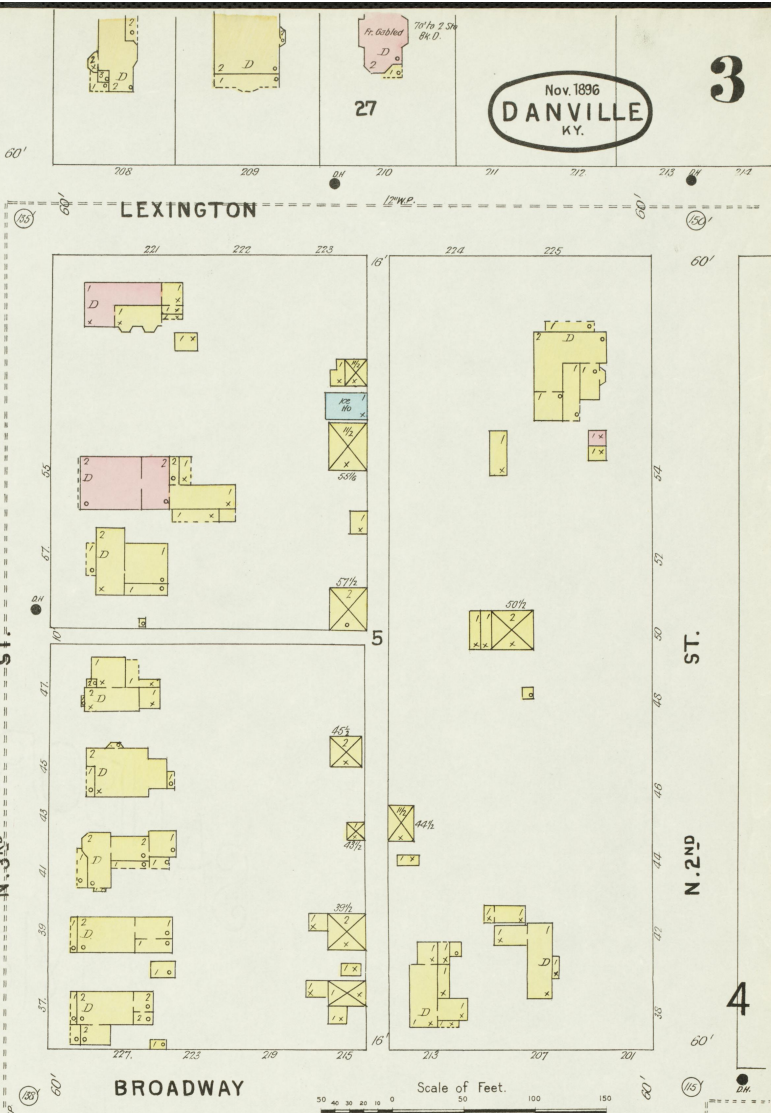

Nov. 1896
DANVILLE
KY.

LEXINGTON

Nov 1896
DANVILLE
KY.

BROADWAY

MAIN

Scale of Feet

S. 3RD ST.

Nov. 1896
DANVILLE
KY.

S. 4TH ST.

GREEN

7

N O E X P O S U R E .

Map drawn
31 JUL 1895
Library of Congress

3

MAIN

2

WALNUT

4

3

5

8

12

S. 1ST ST.

S. 2ND ST.