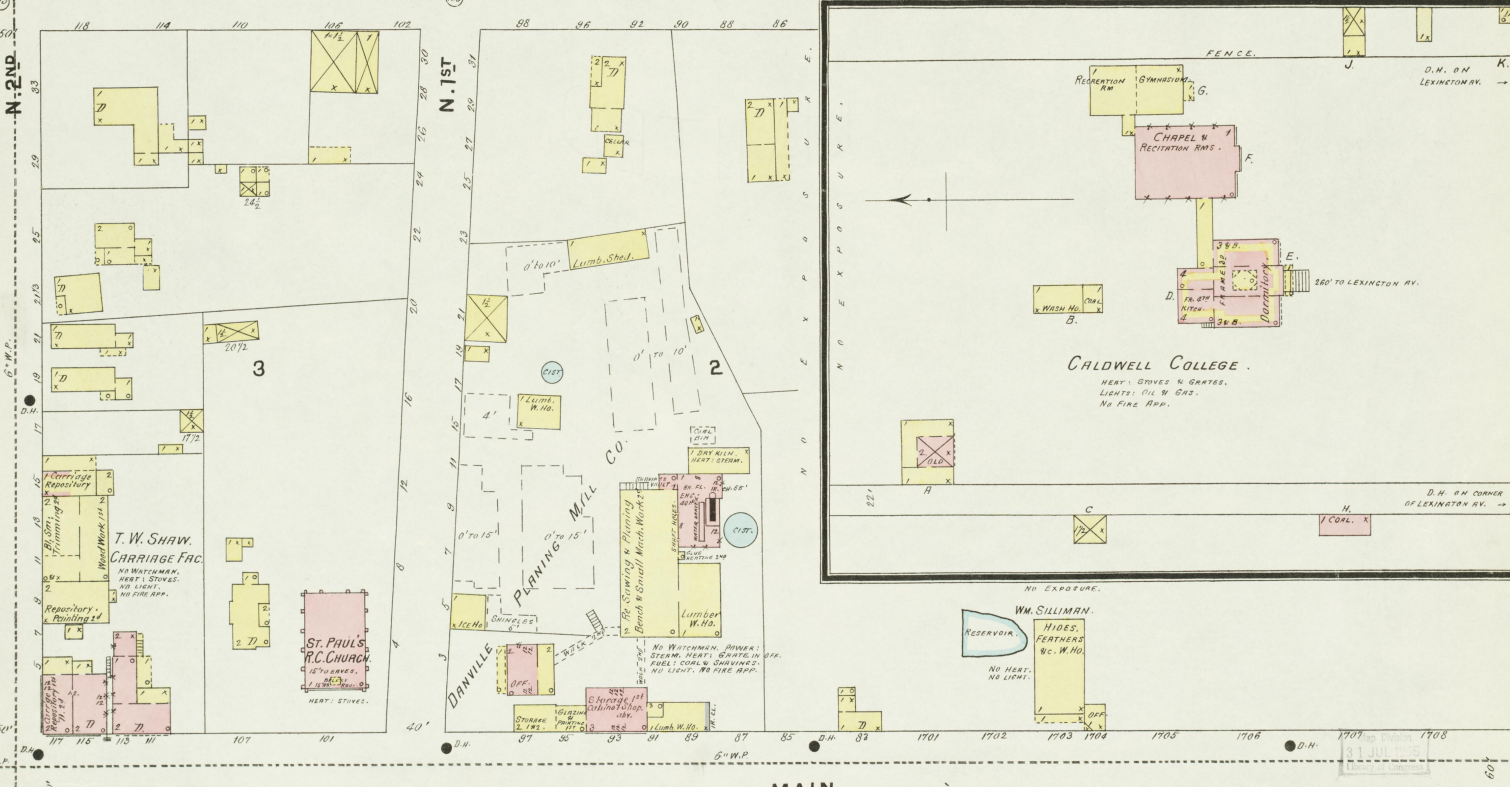

Nov. 1896
DANVILLE
KY.

LEXINGTON

Nov 1896
DANVILLE
KY.

BROADWAY

MAIN

Scale of Feet

S. 3RD ST.

Nov. 1896
DANVILLE
KY.

S. 4TH ST.

GREEN

7

N O E X P O S U R E .

Map drawn
31 JUL 1895
Library of Congress

3

MAIN

2

WALNUT

4

3

5

8

12

S. 1ST ST.

S. 2ND ST.