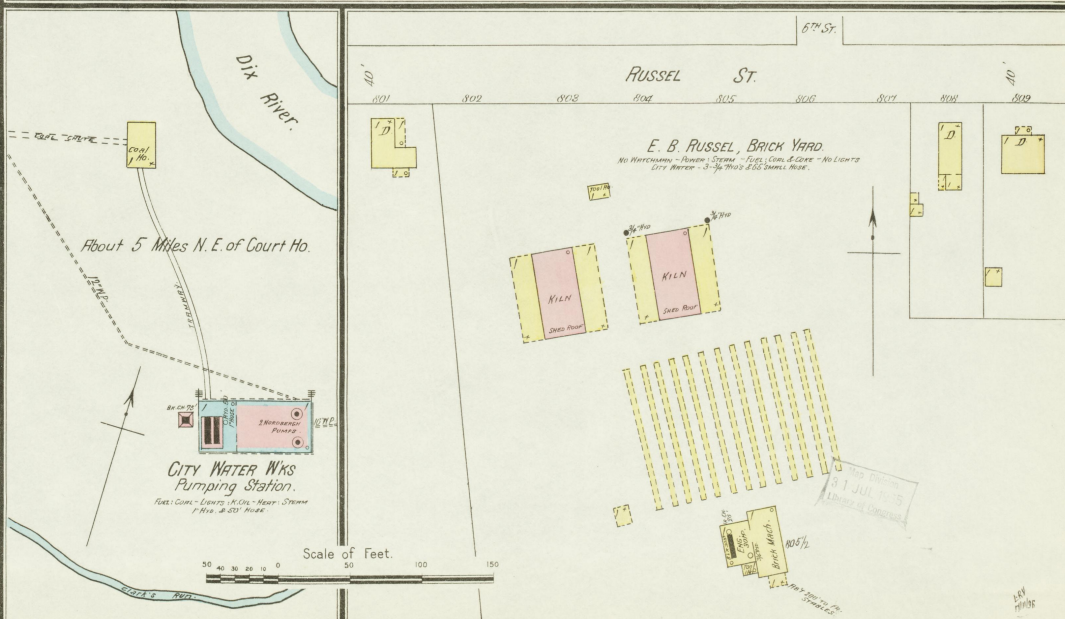

B.G. FOX LIVERY
157 TO 165 E.

CENTRAL KENTUCKY CARRIAGE CO.
157 TO 165 E.

Scale of Feet.

NOV 31 1896
RECORDED

Nov. 1896
DANVILLE
KY.

KENTUCKY INSTITUTE FOR DEAF MUTES.

Nov 1896
DANVILLE
KY.

DANVILLE ROLLER MILLS. ANDERSON & SPILMAN
New Process Sifted Flour - 100% Pure & Brilliant - Best Flour for Baking & for Home Use -
Liberty - 100% Pure & Brilliant - Best Flour for Baking & for Home Use -
Superior - 100% Pure & Brilliant - Best Flour for Baking & for Home Use -
Crown Mill - 100% Pure & Brilliant - Best Flour for Baking & for Home Use -
Crown Brand - 100% Pure & Brilliant - Best Flour for Baking & for Home Use -
Crown Brand - 100% Pure & Brilliant - Best Flour for Baking & for Home Use -
Crown Brand - 100% Pure & Brilliant - Best Flour for Baking & for Home Use -

CENTRE COLLEGE
Preparatory Dept.

BOYLE HUMPHREY
Gymnasium

Boyle Library

Recreation Room & Laboratory

PRESBYTERIAN THEOLOGICAL SEMINARY

Library

Scale of Feet.
0 50 100 150 200

Map Dated 31 JUL 1895
Library of Congress