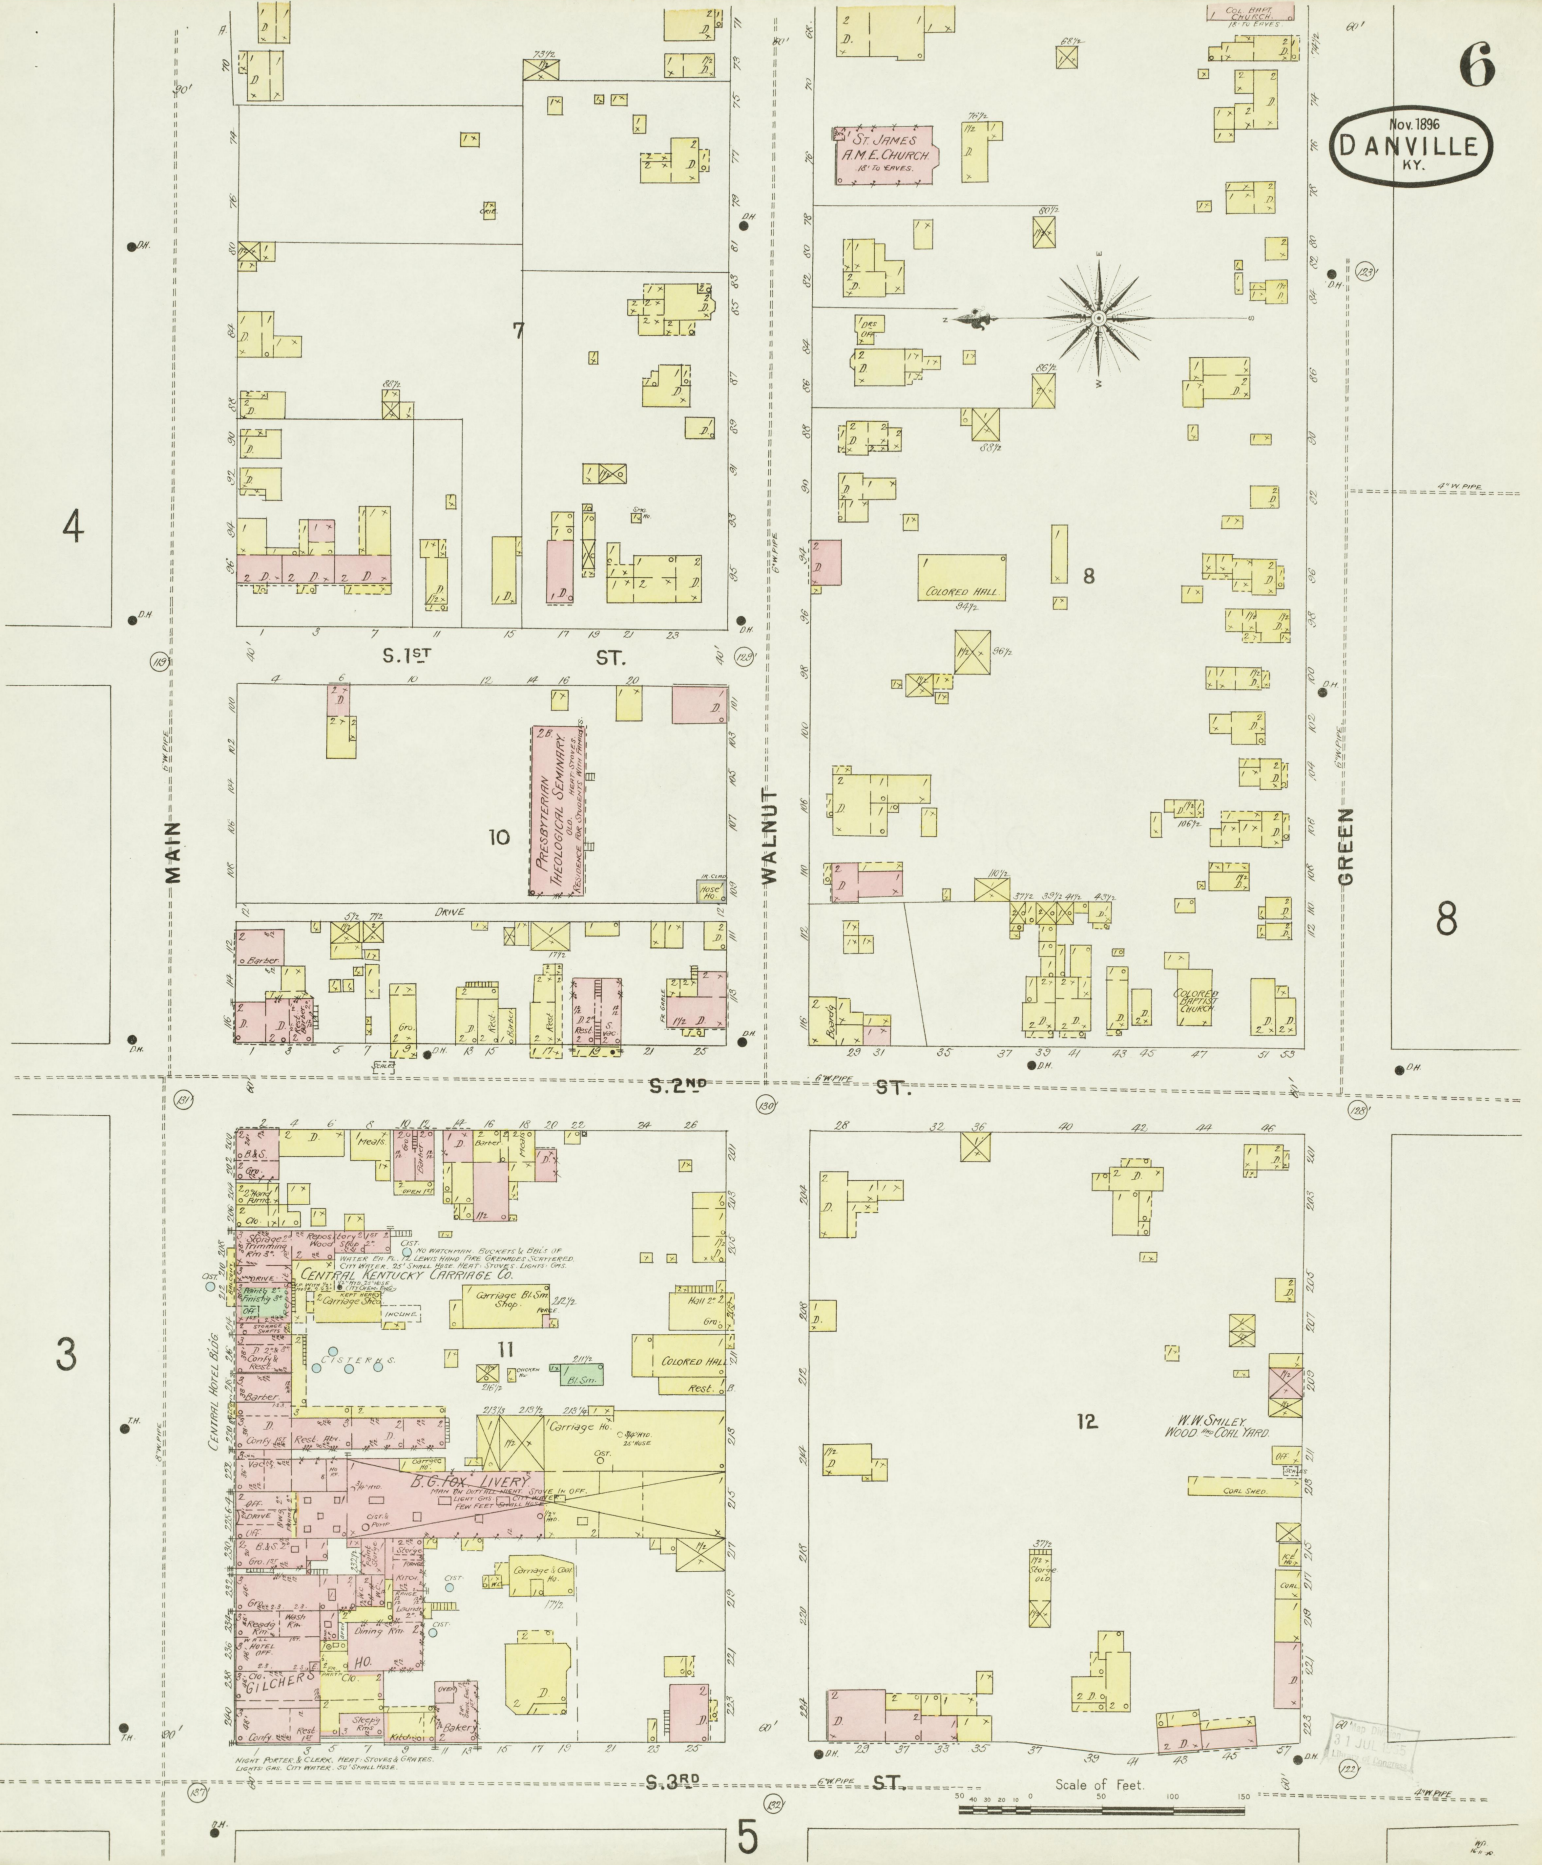

Nov. 1896
DANVILLE
KY.

LEXINGTON

Nov 1896
DANVILLE
KY.

BROADWAY

MAIN

Scale of Feet

S. 3RD ST.

Nov. 1896
DANVILLE
KY.

S. 4TH ST.

GREEN

7

N O E X P O S U R E .

Map drawn
31 JUL 1895
Library of Congress

3

MAIN

2

WALNUT

4

3

5

8

12

S. 1ST ST.

S. 2ND ST.