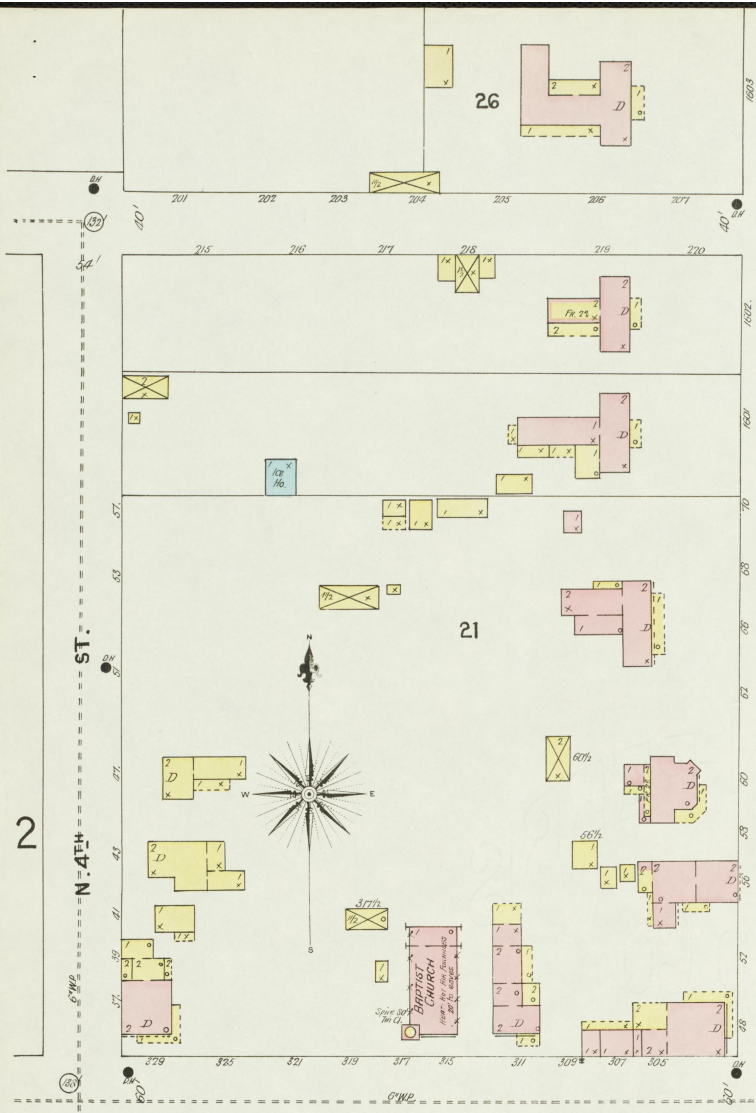

Nov. 1896
DANVILLE
KY.

LEXINGTON

Nov 1896
DANVILLE
KY.

BROADWAY

MAIN

Scale of Feet

S. 3RD ST.

Nov. 1896
DANVILLE
KY.

S. 4TH ST.

GREEN

7

N O E X P O S U R E .

Map drawn
31 JUL 1895
Library of Congress

3

MAIN

2

WALNUT

4

3

5

8

12

S. 1ST ST.

S. 2ND ST.