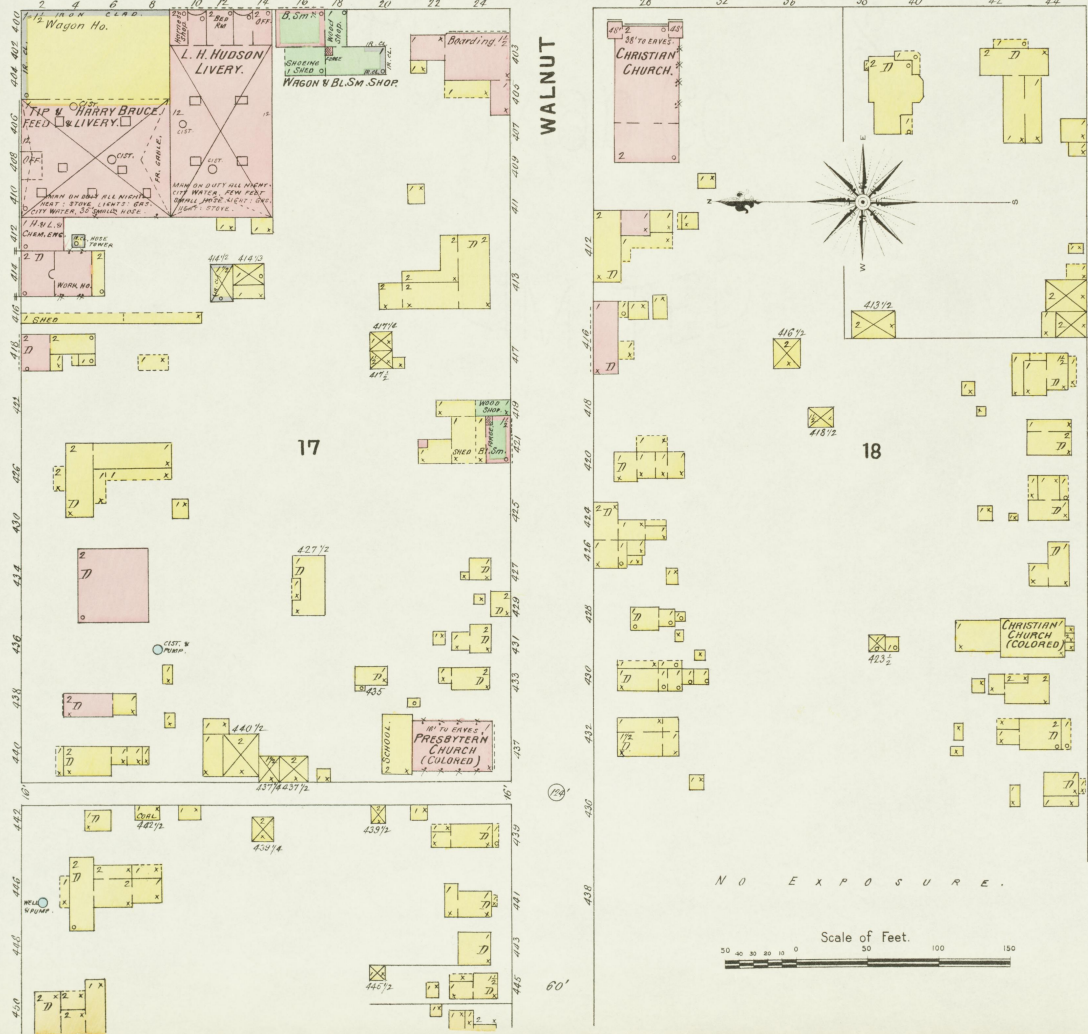

Nov. 1896
DANVILLE
KY.

LEXINGTON

Nov 1896
DANVILLE
KY.

BROADWAY

MAIN

Scale of Feet

S. 3RD ST.

Nov. 1896
DANVILLE
KY.

S. 4TH ST.

GREEN

7

N O E X P O S U R E .

Map drawn
31 JUL 1895
Library of Congress

3

MAIN

2

WALNUT

4

3

5

8

12

S. 1ST ST.

S. 2ND ST.