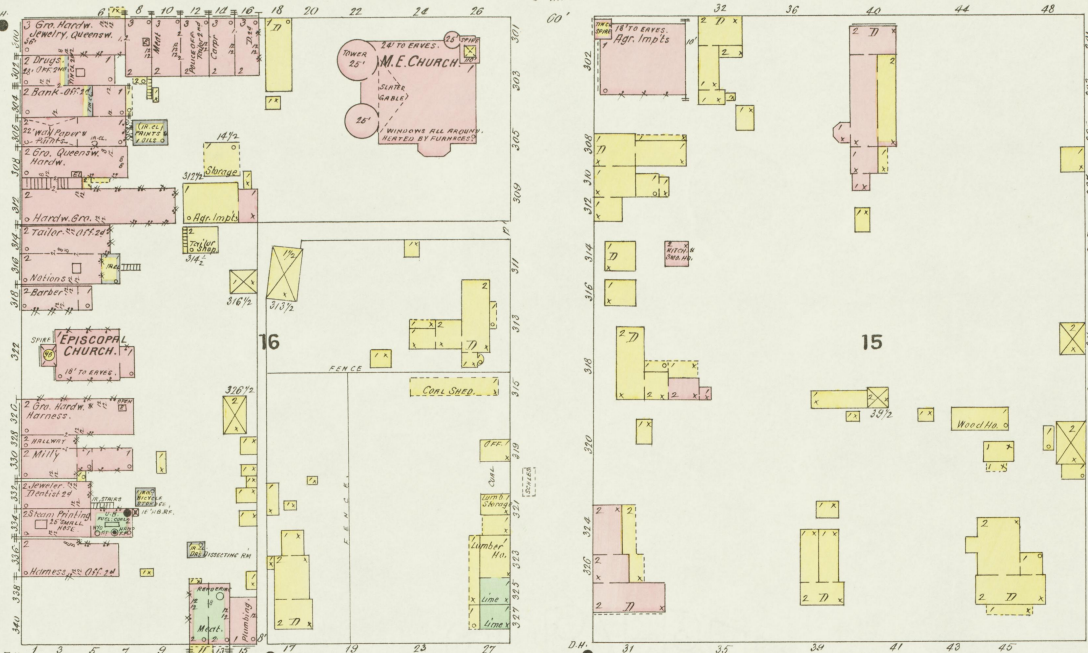

Nov. 1896
DANVILLE
KY.

LEXINGTON

Nov 1896
DANVILLE
KY.

BROADWAY

MAIN

Scale of Feet

S. 3RD ST.

Nov. 1896
DANVILLE
KY.

S. 4TH ST.

GREEN

7

N O E X P O S U R E .

Map drawn
31 JUL 1895
Library of Congress

3

MAIN

2

WALNUT

4

3

5

8

12

S. 1ST ST.

S. 2ND ST.