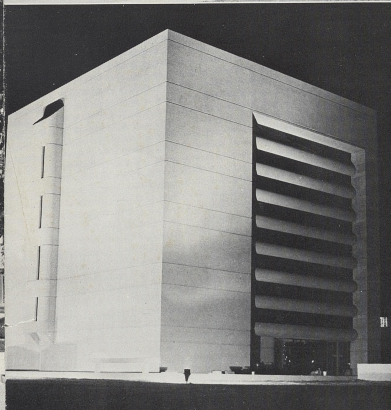

Top:
Albert B. Chandler Medical Center Addition—1975

Center:
Agricultural Science Center South—1972

Bottom:
Greg Page Stadium View Apartments—1979
and
Commonwealth Stadium—1973