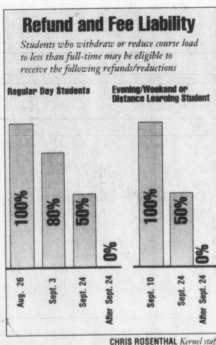

The registrar's office will strictly enforce the new policies, Witt said.

New priority windows streamline registration

Small alterations make UK-VIP faster

By Mat Herron
Campus Editor

Since its installation in fall 1993, the

Even if VIP is a luxury, the system is not 100 percent problem free.