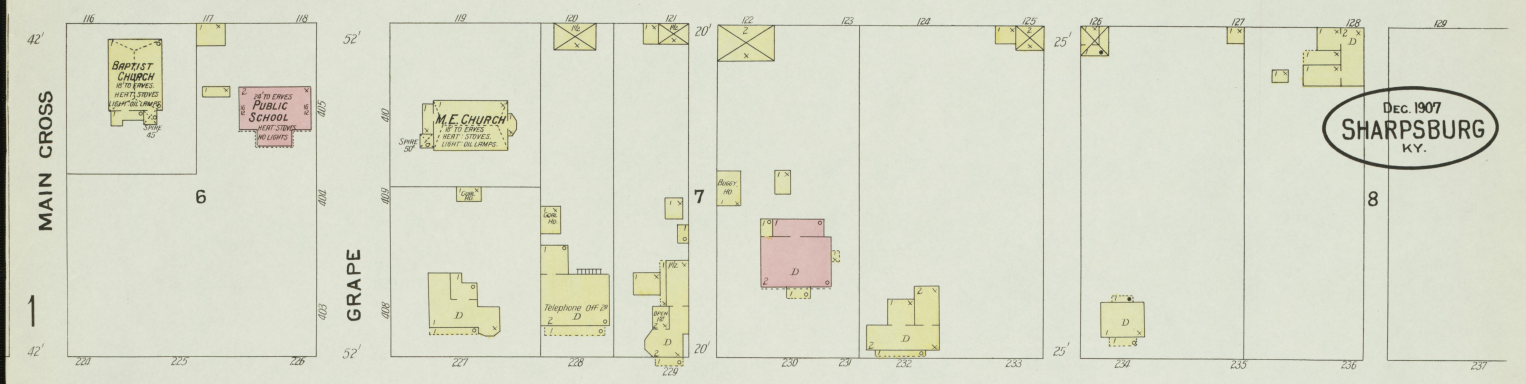

PUBLIC

DEC. 1907
SHARPSBURG
KY.

MAIN

MONTGOMERY

MAIN

Scale of Feet.
0 50 100 150