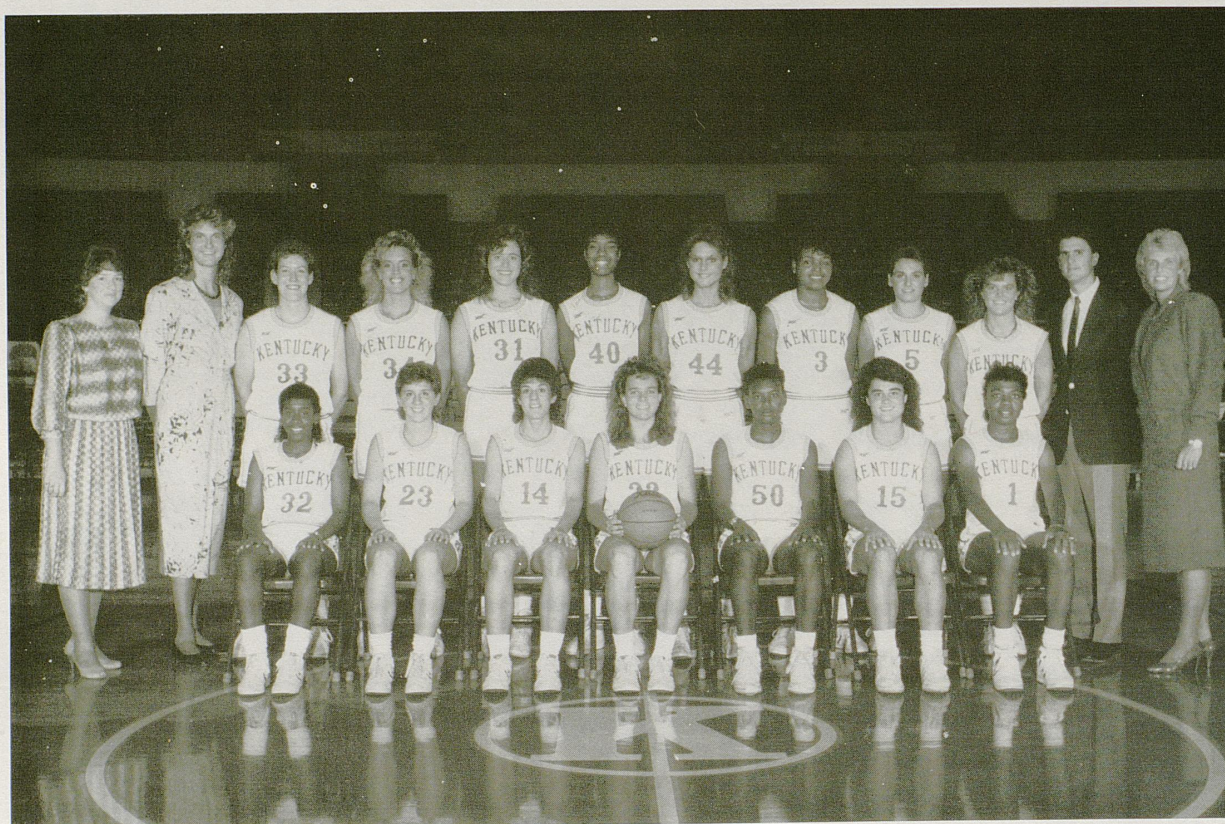

'87-'88 Roster

University of Kentucky

1987-88 Kentucky Lady Kats

Front row, left to right: Kris Miller, Mary Jane White, Monique Tarantini, Michele Pennie, Belitta Croley, Jodie Whitaker, Tracye Davis. Standing, left to right: Trainer Sue Stanley, Assistant Coach Cindy Noble Hauserman, Beth Ousley, Pam Shrum, Angel Stevens, Davitria Harrell, Shannon Freeman, Lora Spencer, Debbie Hoskins, Julie Whitaker, Assistant Coach Andy Barnes, Head Coach Sharon Fanning.

No.	Name	Pos.	Class	Ht.	Hometown (High School)
3	Lora Spencer	F	SO	6'1"	Russellville, Ky. (Logan County)
5	Debbie Hoskins	G	FR	5'10"	Harlan, Ky. (Harlan)
14	Monique Tarantini	G	SR	5'8"	Westover, W.Va. (St. Francis)
15	Jodie Whitaker	G	JR	5'7"	Austin, Ind. (Austin)
21	Tracye Davis	G	FR	5'8"	Lexington, Ky. (Henry Clay)
22	Michele Pennie	G/F	SR	5'11"	Clearwater, Fla. (Central Catholic)
32	Kris Miller	G	SO	5'4"	Owensboro, Ky. (Owensboro Catholic)
33	Beth Ousley	F	FR	5'11"	Morehead, Ky. (Rowan County)
34	Pam Shrum	F	JR	6'0"	Monticello, Ky. (Monticello)
40	Davitria Harrell	C	SO	6'4"	Memphis Tenn. (Kirby)
50	Belitta Croley	F	SR	5'10"	Lexington, Ky. (Henry Clay)
55	Angel Stevens	F	FR	6'1"	Noctor, Ky. (Brethitt County)

HEAD COACH: Sharon Fanning (Tennessee-Chattanooga, 1975)

ASSISTANT COACHES: Andy Barnes (East Tennessee, 1980) Cindy Noble Hauserman (Tennessee, 1983)

TRAINER: Sue Stanley (Ohio State, 1979)

SPORTS INFORMATION: Rena Vicini (Kentucky, 1976)