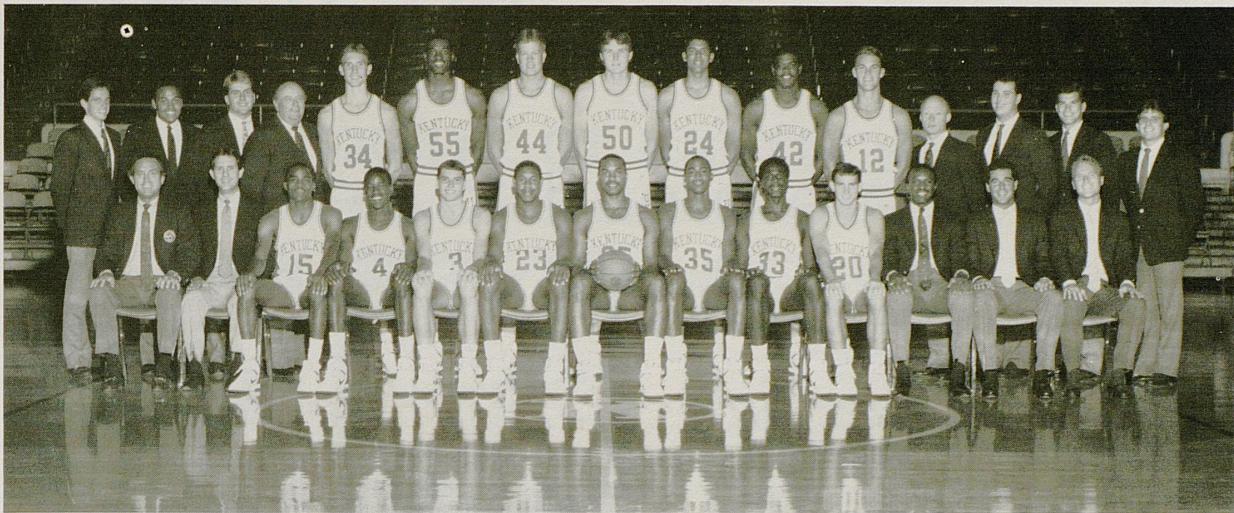

1987-88 KENTUCKY WILDCATS

First Row: (left to right) Head Coach Eddie Sutton, Assistant Coach James Dickey, Ed Davender (15), Derrick Miller (4), Rex Chapman (3), Eric Manuel (23), Winston Bennett (25), Reggie Hanson (35), Johnathon Davis (33), Sean Sutton (20), Assistant Coach Dwane Casey, Assistant Coach Jimmy Dykes and Assistant Coach Roger Harden.

Second Row: (left to right) John Syers (mgr.), Tim Jackson (mgr.), Joe Mack Treas (mgr.) Bill Keightley (equipment mgr.), John Pelphrey (34), Cedric Jenkins (55), Rob Lock (44), Mike Scott (50), LeRon Ellis (24), Richard Madison (42), Deron Feldhaus (12), Walt McCombs (trainer), Robert Gayheart (mgr.), Charles Wootton (asst. trainer) and Jeff Kidder (mgr.).

1987-88 UNIVERSITY OF KENTUCKY BASKETBALL SCHEDULE

Date	Opponent	Site	Tipoff*	TV
Nov. 24 (Tues.)	SOVIET UNION (EXH)	LEXINGTON	7:30	UK-TV (Delayed)
Nov. 28 (Sat.)	HAWAII	LEXINGTON	8:00	UK-TV (Live)
Dec. 1 (Tues.)	CINCINNATI	LEXINGTON	8:00	UK-TV (Live)
Dec. 5 (Sat.)	Indiana	Indianapolis	2:00	ABC-TV
Dec. 12 (Sat.)	LOUISVILLE	LEXINGTON	1:30	CBS-TV
Dec. 18 (Fri.)	UKIT-UNC-Char. vs. Mid. Tenn. Kentucky vs. Miami, O.	LEXINGTON	6:30 9:00	UK-TV (Live)
Dec. 19 (Sat.)	UKIT-Consolation Game Championship Game	LEXINGTON	6:30 9:00	UK-TV (Live) UK-TV (Live)
Dec. 28 (Mon.)	ALASKA	LEXINGTON	8:00	UK-TV (Live)
Dec. 31 (Thurs.)	VANDERBILT	LEXINGTON	8:00	ESPN
Jan. 2 (Sat.)	Georgia	Atlanta	7:00	ESPN
Jan. 6 (Wed.)	MISSISSIPPI STATE	LEXINGTON	7:30	UK-TV (Delayed)
Jan. 9 (Sat.)	AUBURN	LEXINGTON	8:00	ESPN
Jan. 13 (Wed.)	Alabama	Tuscaloosa	10:00	ESPN
Jan. 16 (Sat.)	TENNESSEE	LEXINGTON	1:00	UK-TV (Delayed)
Jan. 20 (Wed.)	FLORIDA	LEXINGTON	8:00	SEC-TV
Jan. 23 (Sat.)	LSU	Baton Rouge	2:00	CBS-TV
Jan. 27 (Wed.)	Vanderbilt	Nashville	8:30	
Jan. 31 (Sun.)	NOTRE DAME	LOUISVILLE	1:30	ABC-TV
Feb. 3 (Wed.)	OLE MISS	LEXINGTON	7:30	UK-TV (Delayed)
Feb. 6 (Sat.)	Mississippi State	Starkville	4:00	SEC-TV
Feb. 10 (Wed.)	Auburn	Auburn	8:30	
Feb. 13 (Sat.)	ALABAMA	LEXINGTON	1:00	SEC-TV
Feb. 17 (Wed.)	Tennessee	Knoxville	8:00	SEC-TV
Feb. 20 (Sat.)	Florida	Gainesville	2:30	NBC-TV
Feb. 24 (Wed.)	LSU	LEXINGTON	8:00	SEC-TV
Feb. 28 (Sun.)	SYRACUSE	LEXINGTON	2:30	CBS-TV
Mar. 2 (Wed.)	GEORGIA	LEXINGTON	8:00	SEC-TV
Mar. 5 (Sat.)	Ole Miss	Oxford	8:30	
Mar. 10-13 (Thurs.-Sun.)	SEC Tournament	Baton Rouge		SEC-TV

* ALL TIMES EASTERN