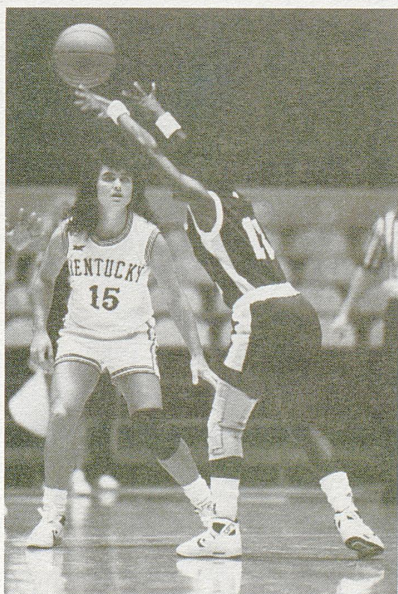

Being without a "real" center on the team has not added any disrupting pressure to the former Indiana Miss Basketball. Although it has been a big adjustment moving to point guard and Jodie has not been satisfied with her shooting percentage.

"It has changed my game style and has forced me to take fewer set shots," Whitaker said.

Whitaker has assumed the point guard position with the classic grace of a wildcat and has led the Lady Kats to nine victories this season. In the past 16 games, Jodie has scored in double figures 13 times and has already surpassed last season's assist performance dishing out 23 more assists than during her sophomore campaign.

Jodie has set two main goals for the remainder of the season. First, to contribute to the team by boosting her individual performances. Second, by staying mentally motivated for the rest of the team.

"We need to forget the past games and move forward with confidence and determination," said Whitaker. "We also need to continue playing together as a unified squad."

"I have never worked with anyone who accepts a challenge like Jodie," said Coach Fanning, "She has the confidence and experience that it takes to be a leader on our team."

Jodie is a standout on defense, too.