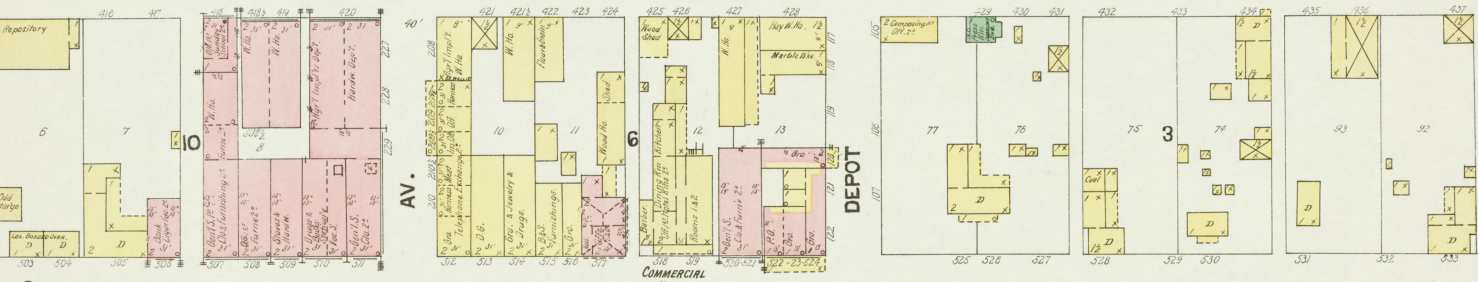

SEP 1901
CAMPBELLVILLE
KY. S.S.

Scale of Feet.
0 50 100 150

Map Printed
AT JUN 1905
Library of Congress

SEP 1901
CAMPBELLVILLE
KY.

Buckhorn Creek

COLUMBIA

2ND SOUTH OR GREEN

1ST NORTH