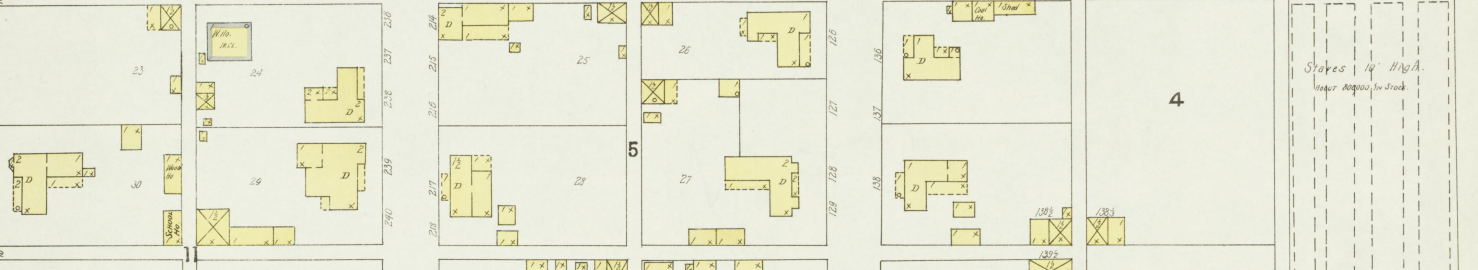

SEP 1901
CAMPBELLVILLE
KY. S.S.

Scale of Feet.
0 50 100 150

Map Printed
AT JUN 1905
Library of Congress

SEP 1901
CAMPBELLVILLE
KY.

Buckhorn Creek

COLUMBIA

2ND SOUTH OR GREEN

1ST NORTH