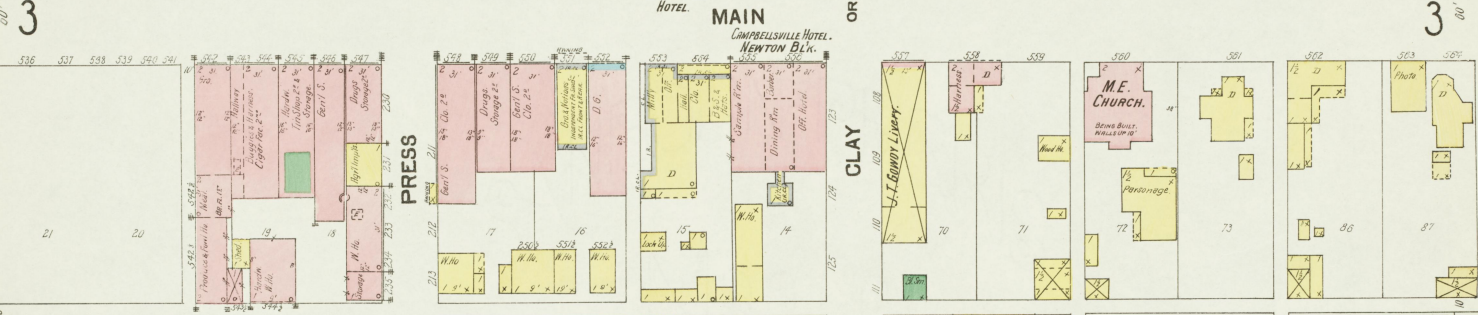

SEP 1901
CAMPBELLVILLE
KY. S.S.

Scale of Feet.
0 50 100 150

Map Printed
AT JUN 1905
Library of Congress

SEP 1901
CAMPBELLVILLE
KY.

Buckhorn Creek

COLUMBIA

2ND SOUTH OR GREEN

1ST NORTH