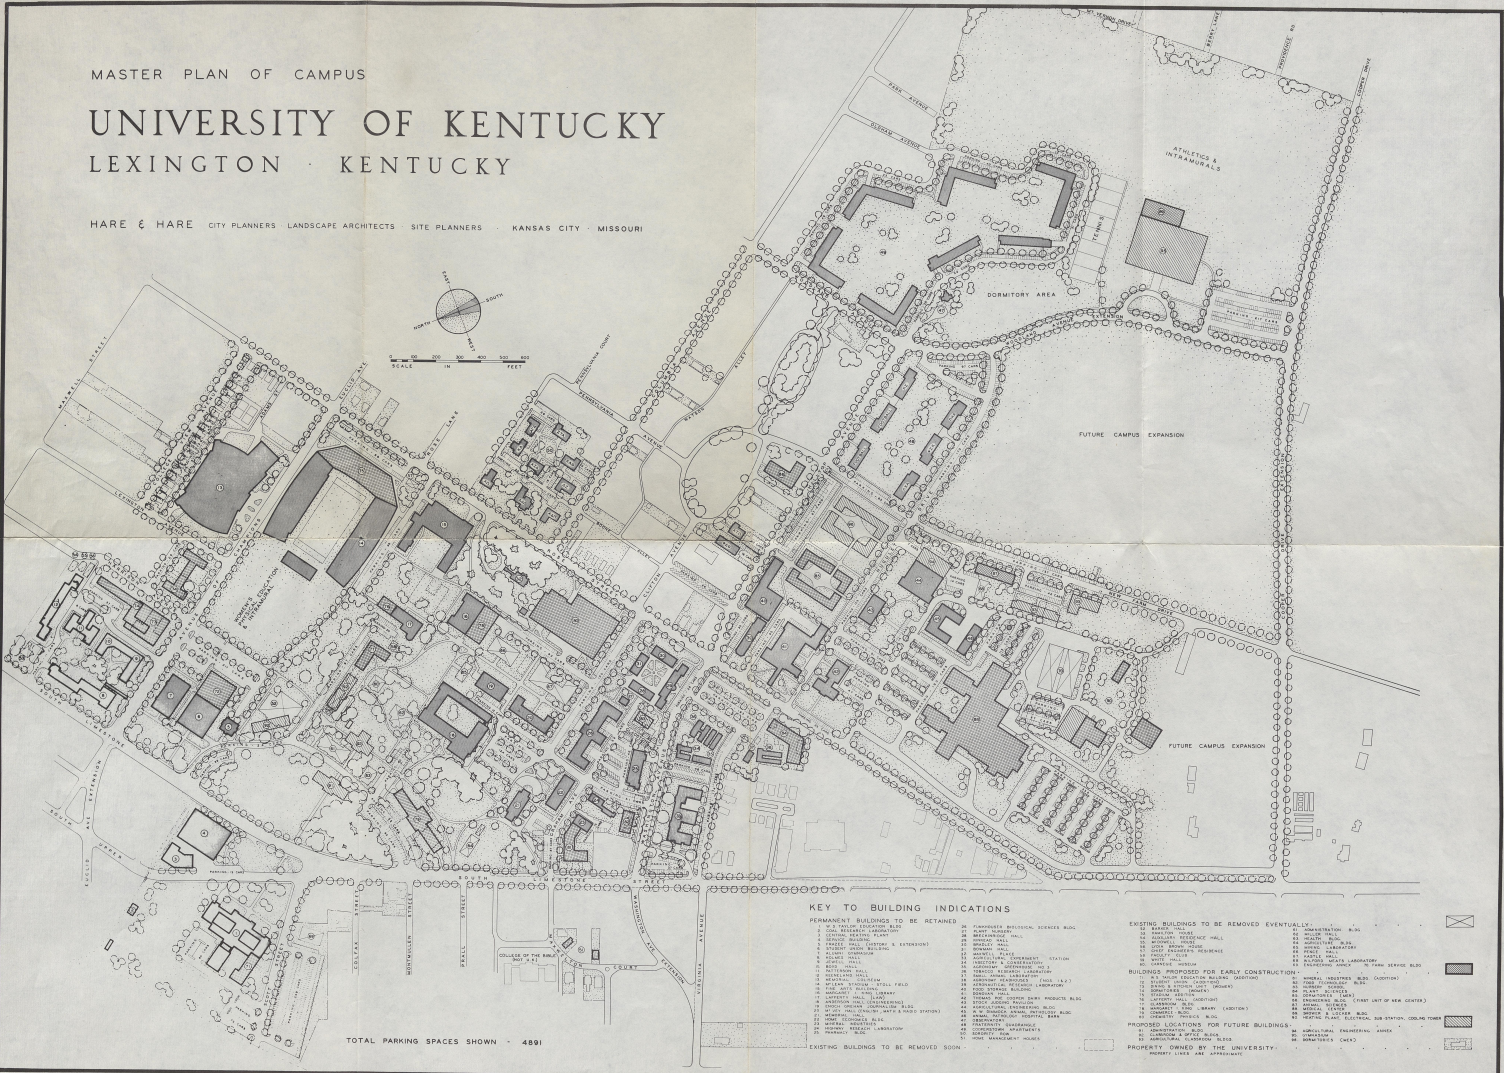

Copy 1

MASTER PLAN OF CAMPUS

UNIVERSITY OF KENTUCKY LEXINGTON · KENTUCKY

HARE & HARE · CITY PLANNERS · LANDSCAPE ARCHITECTS · SITE PLANNERS · KANSAS CITY · MISSOURI

TOTAL PARKING SPACES SHOWN - 4891

KEY TO BUILDING INDICATIONS