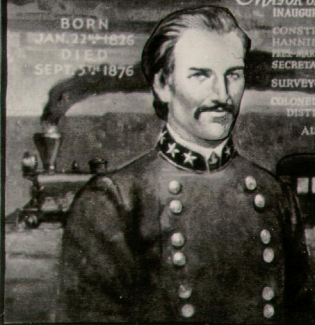

BRIGADIER GENERAL CONFEDERATE STATES OF AMERICA

M. JEFF THOMPSON

MAYOR OF ST. JOSEPH · 1859-1860
INAUGURATED PONY EXPRESS SERVICE

BORN
JAN. 27th 1826
DIED
SEPT. 31st 1876