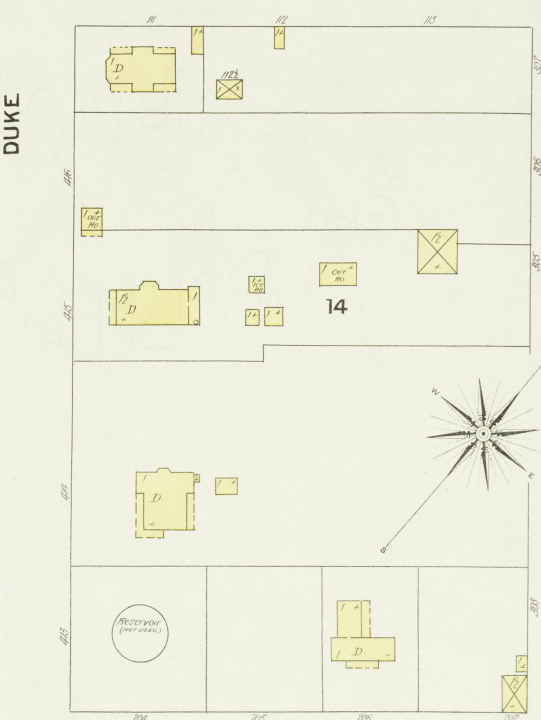

JAN. 1901
CAVE CITY
KY.

P A R K .

1ST ST.

11

12

13

15

14

DRIVE

16

17

18

Scale of Feet.

3RD ST.