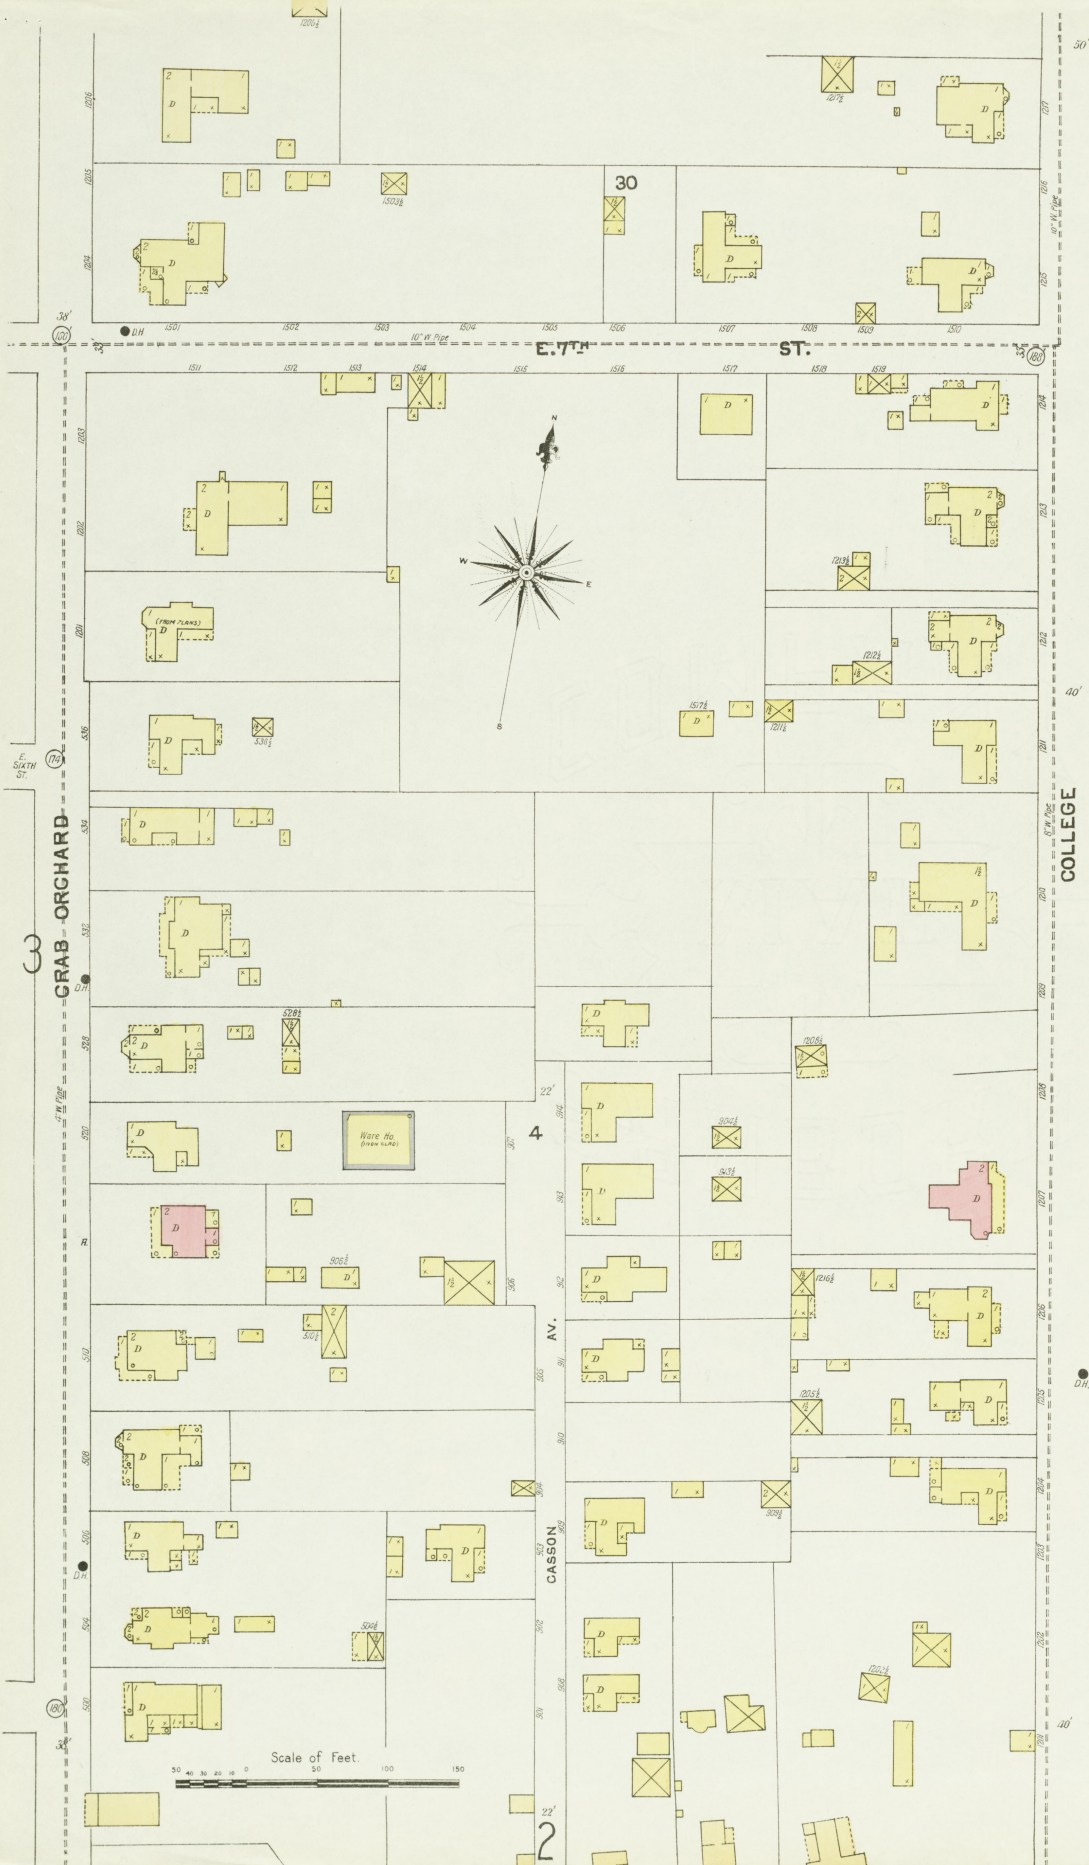

4

GRAB ORCHARD

SEP 1903  
SOMERSET  
KY.

E. COLUMBIA

W. COLUMBIA

MAIN

WATER

DEPOT

23

SEP 1903  
SOMERSET  
KY.

W. S. Somerset

W. S. E. Somerset

No exposure any side

GRIFFIN

AV.

N o r t h P o s t o f f i c e

SEP 1903  
**SOMERSET**  
KY.

SOMERSET MILL CO.  
FLOUR, SAW & PLANING MILL

NO SWITCHES - POWER STEAM FUEL  
CONE ROVER ENGINE FROM MILL COMPANY  
CONE ROVER ENGINE FROM MILL COMPANY  
WITH 14 1/2" HUBS, ENDS AND BOARDS  
FROM SIDING OF FLOUR MILL