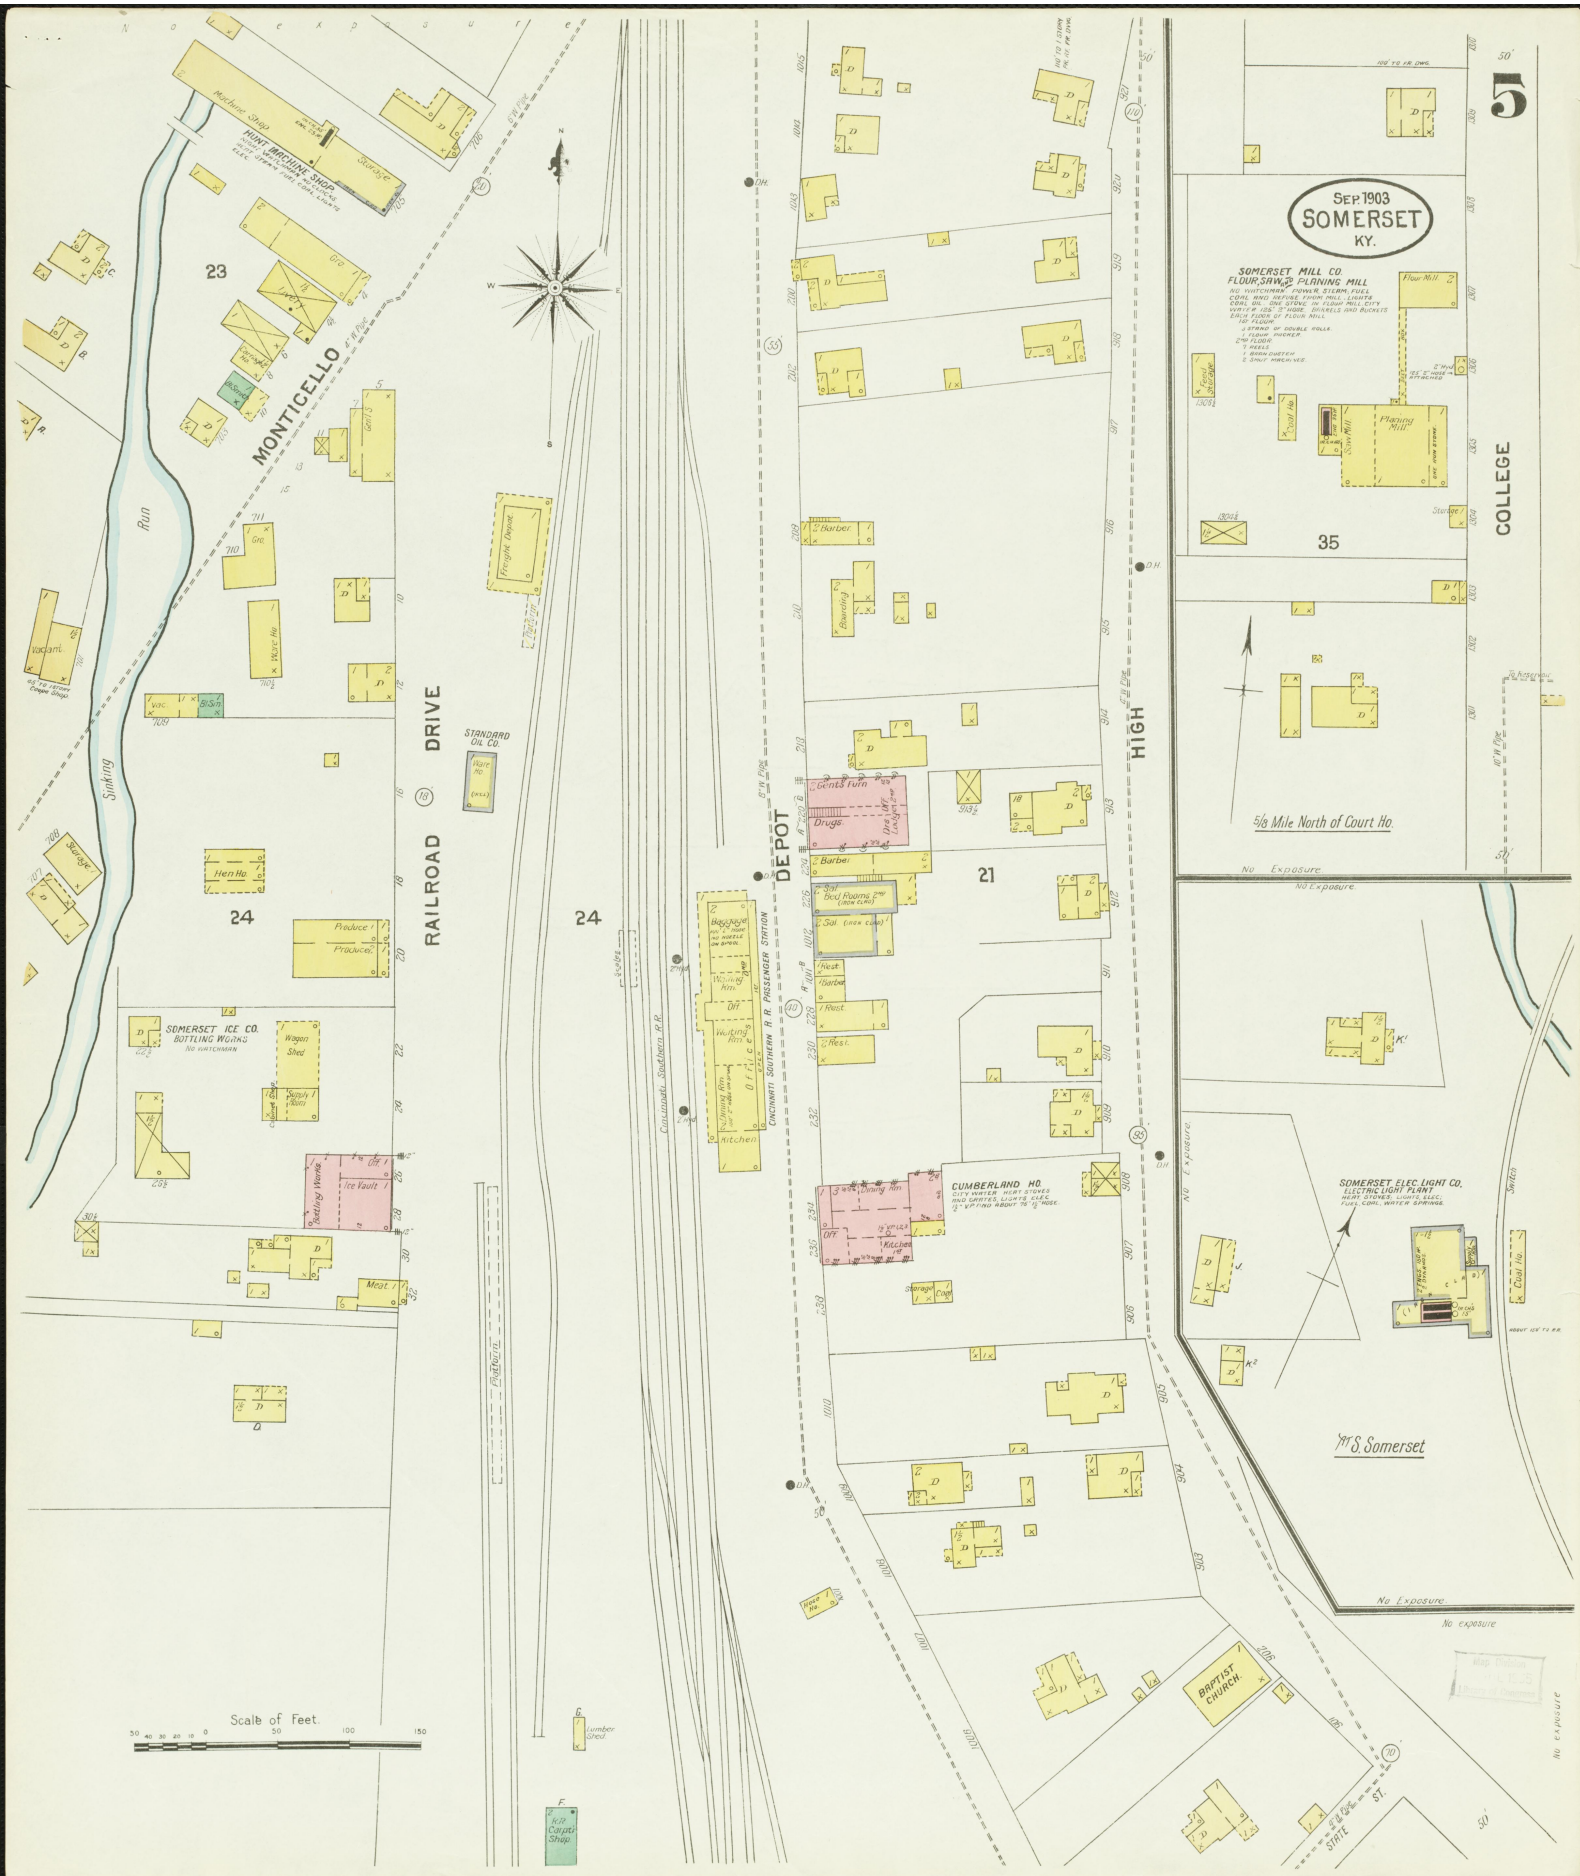

SEP 1903
SOMERSET
KY.

14" FLOOR
A FRAME OF DOUBLE ROLLS
2ND FLOOR
A FRAME
A BRASS QUARTER
A SHUT DOWN KEY

Flour Mill
Planing Mill

35

5/8 Mile North of Court Ho

No Exposure

No Exposure

SOMERSET ELEC LIGHT CO.
ELECTRIC LIGHT PLANT

Mr S. Somerset

BAPTIST CHURCH

Scale of Feet.
0 50 100 150