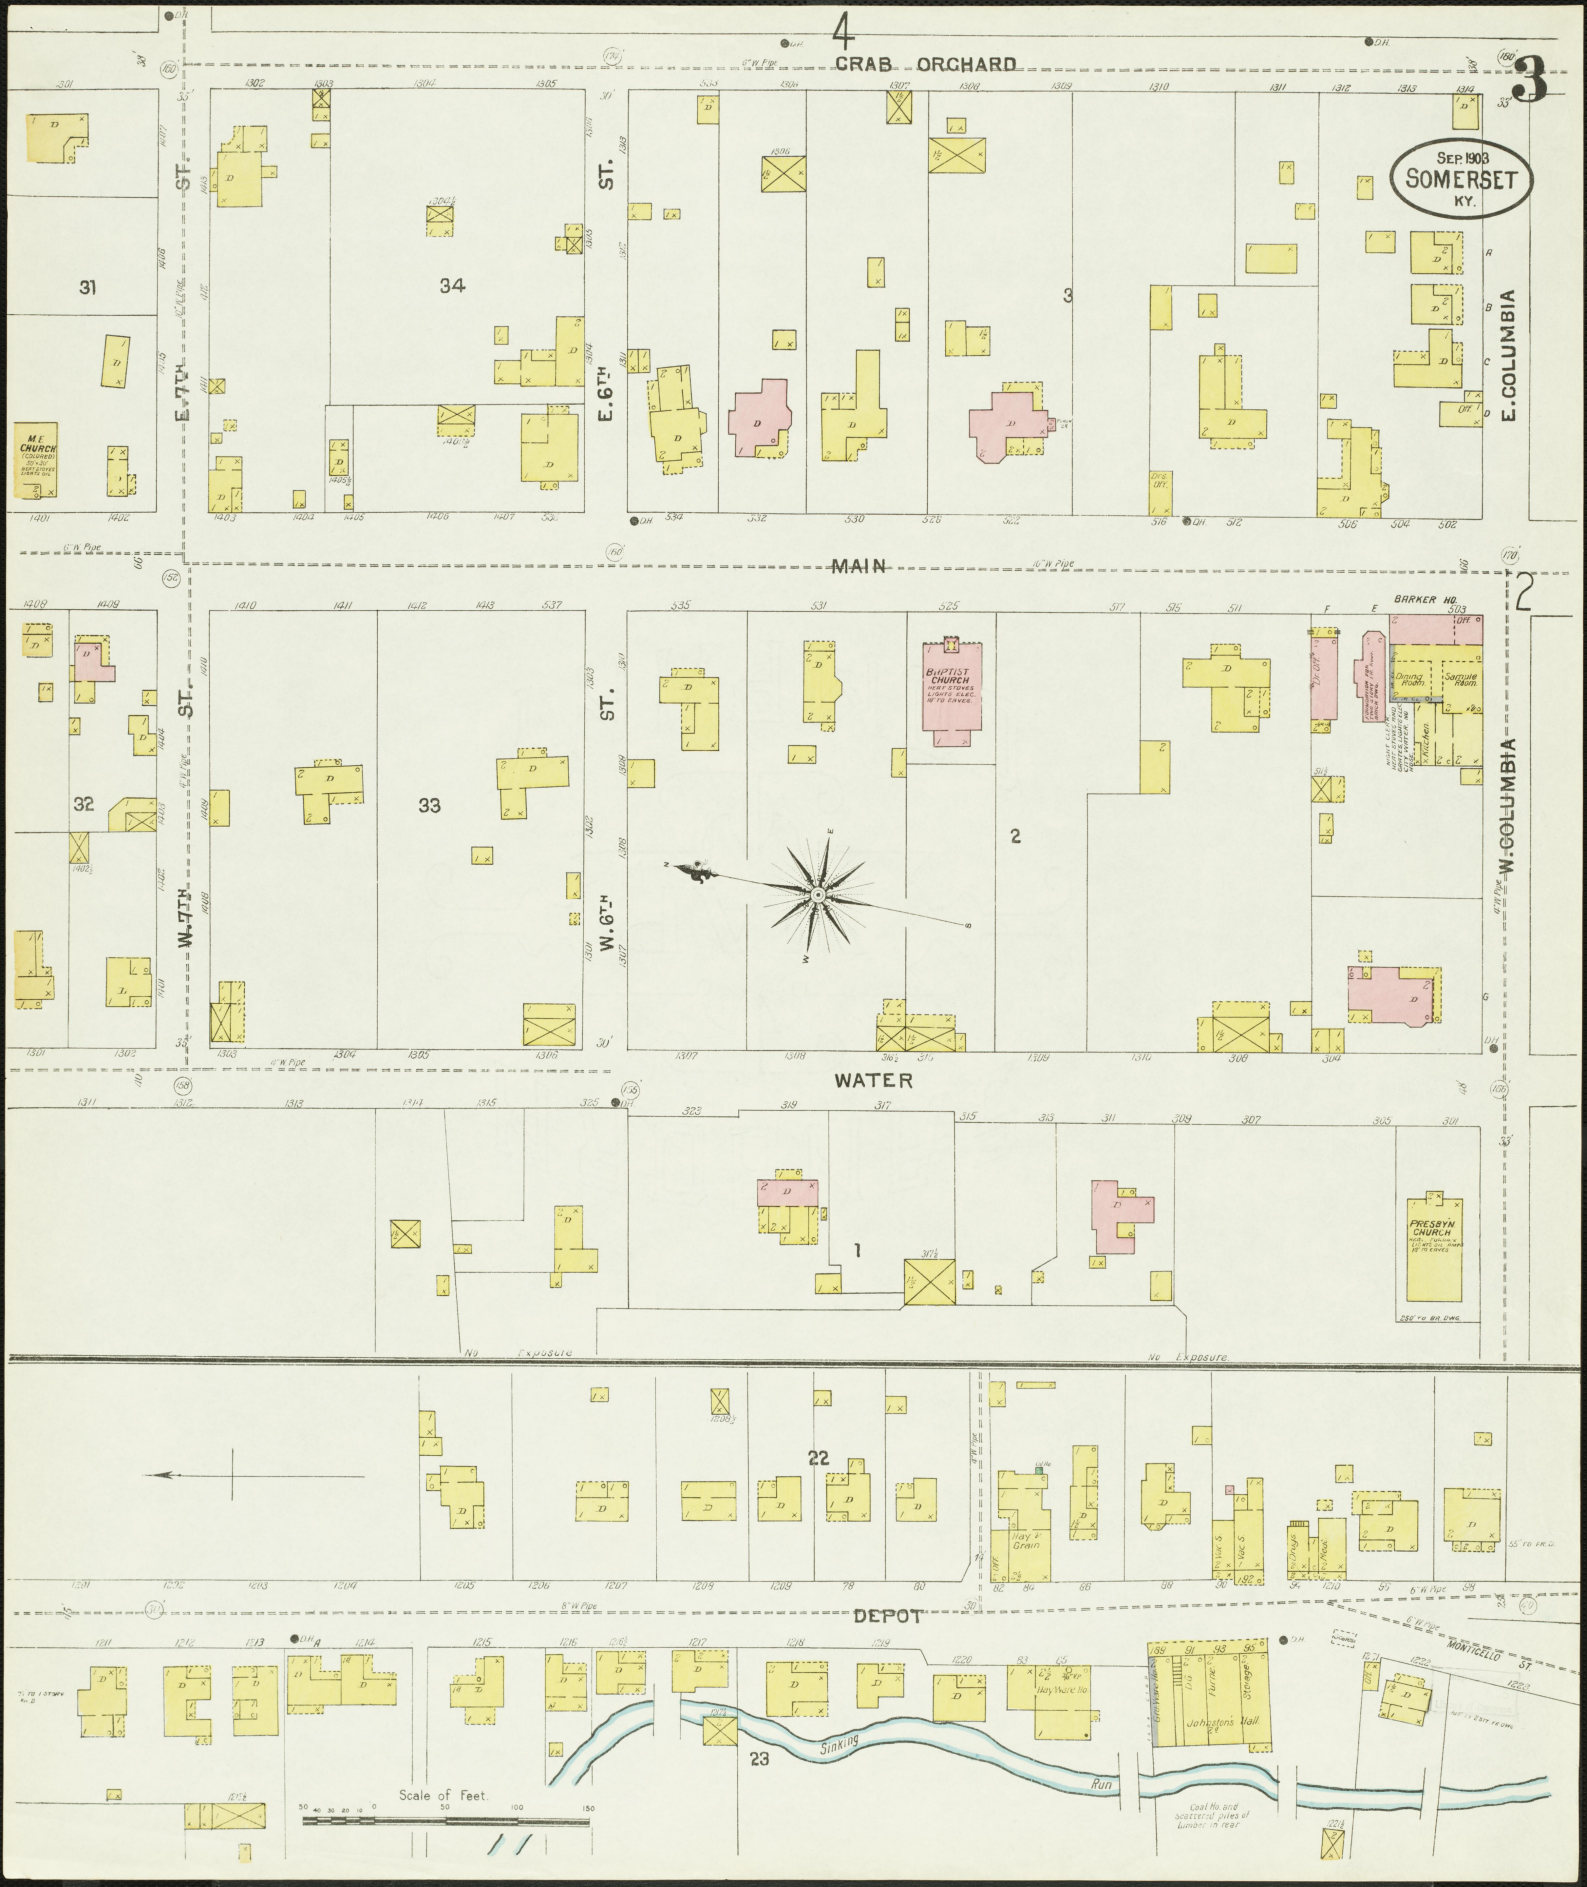

4

GRAB ORCHARD

SEP 1903  
SOMERSET  
KY.

E. COLUMBIA

W. COLUMBIA

MAIN

WATER

DEPOT

23

SEP 1903  
SOMERSET  
KY.

W. S. Somerset

W. S. E. Somerset

No exposure any side

GRIFFIN

AV.

N o r t h P o s t o f f i c e

SEP 1903  
**SOMERSET**  
KY.

SOMERSET MILL CO.  
FLOUR, SAW & PLANING MILL

NO SWITCHES - POWER STEAM FUEL  
CONE ROVER ENGINE FROM MILL COMPANY  
CONE ROVER ENGINE FROM MILL COMPANY  
WITH 14 1/2" HUBS, ENDS AND BOARDS  
FROM SIDING OF FLOUR MILL