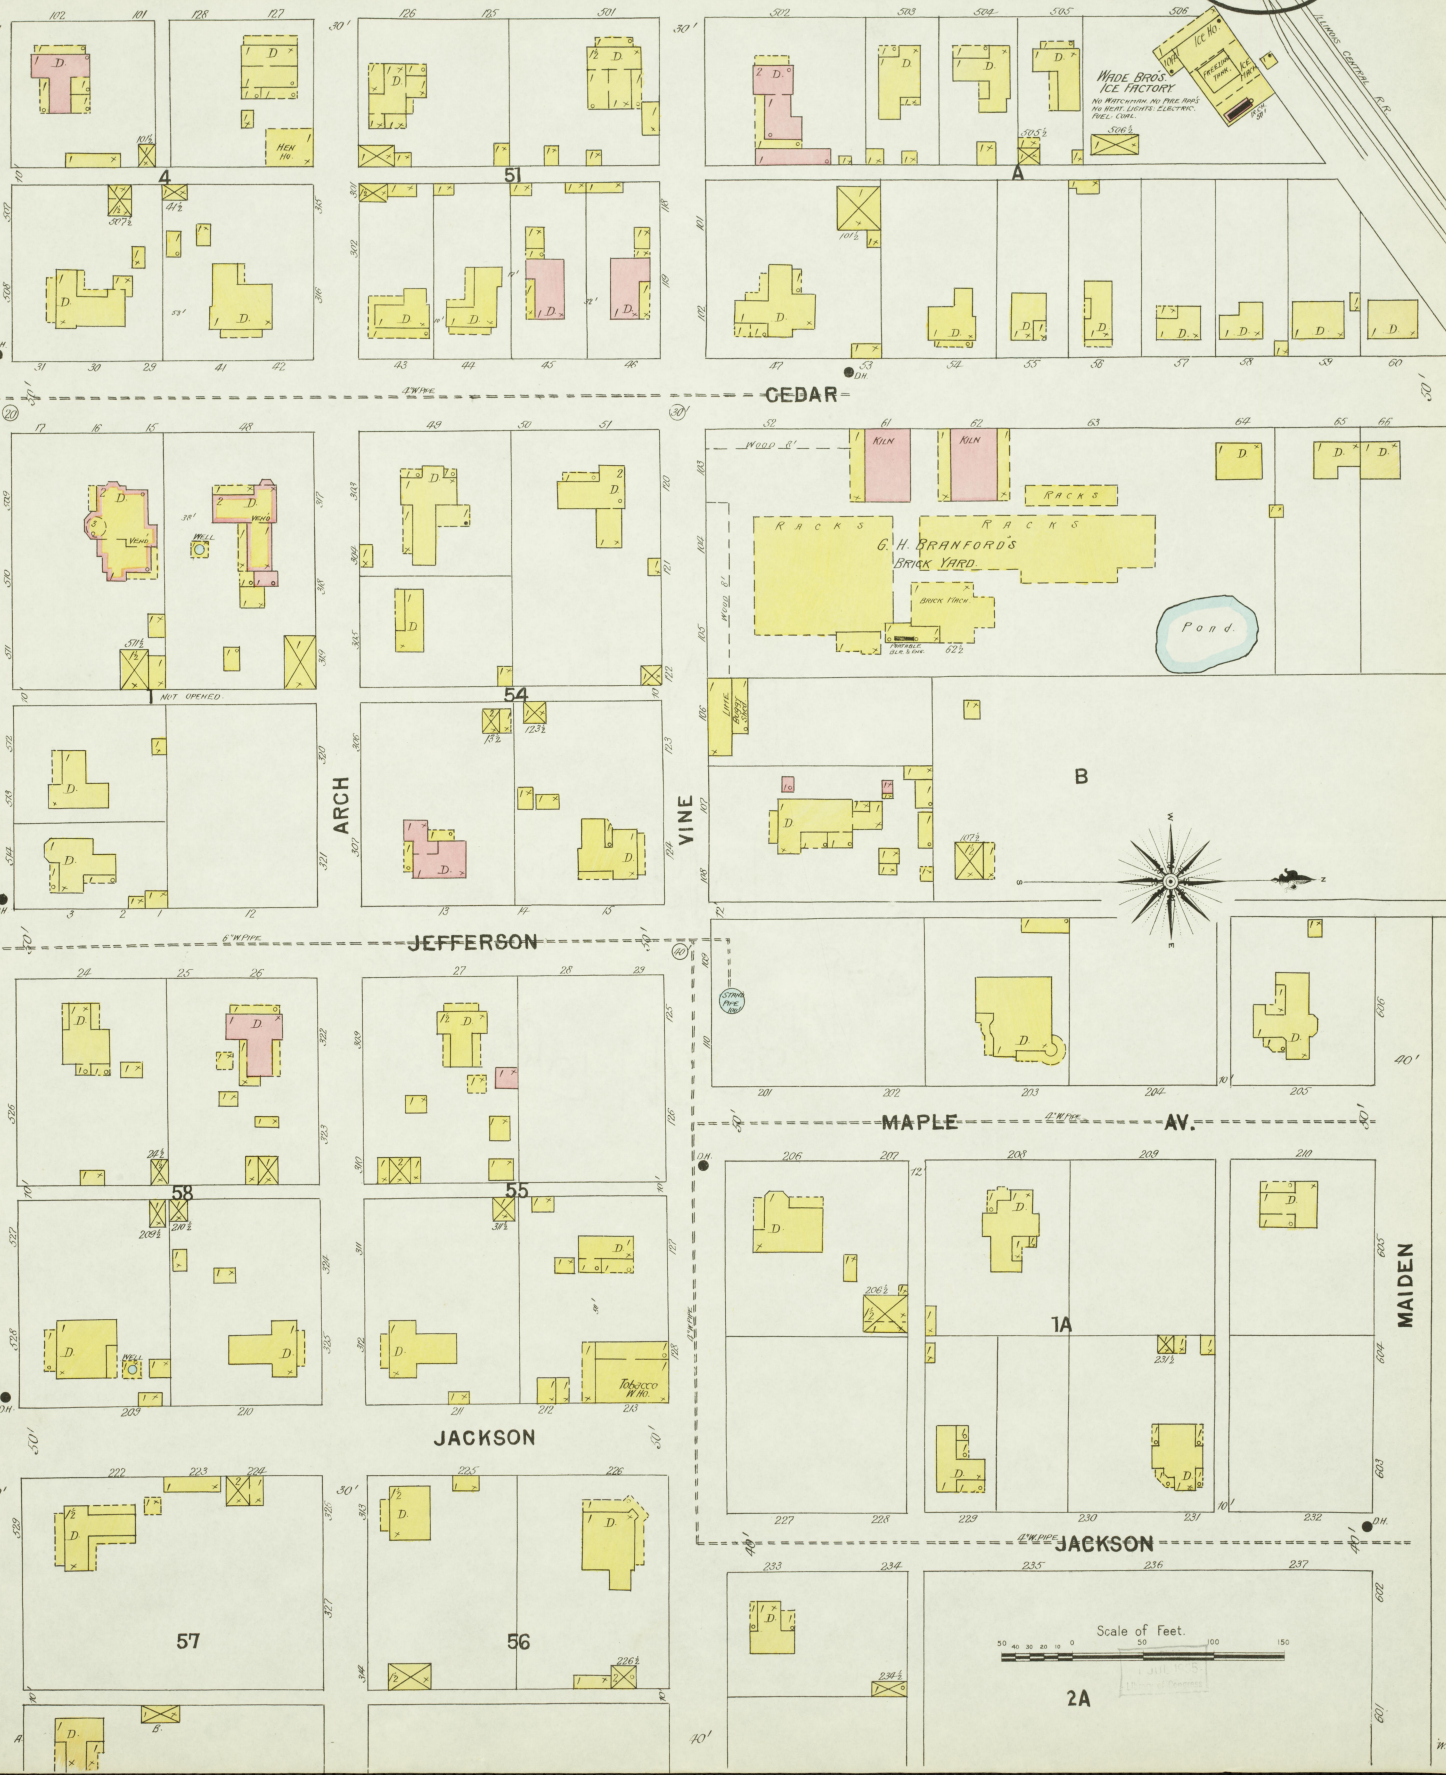

NORMAN

CEDAR

WALNUT

ARCH

VINE

JEFFERSON

MAPLE AV.

JACKSON

JACKSON

MAIDEN