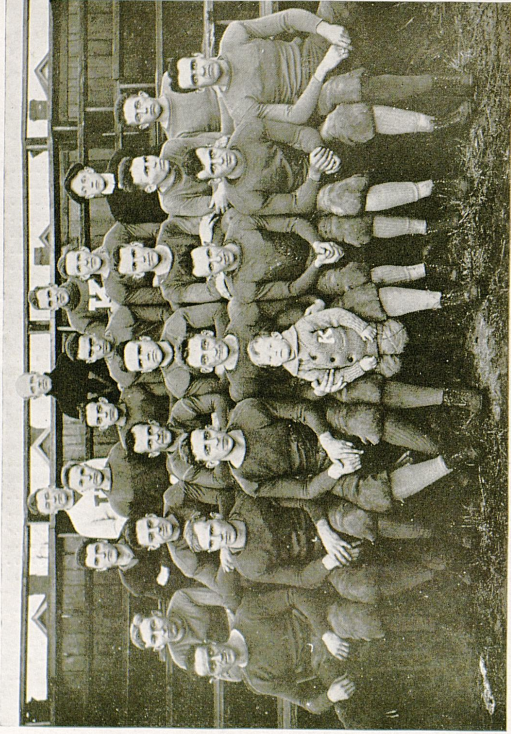

THE 1915 WILDCATS

Who kept the new Stoll Field untarnished by defeat.