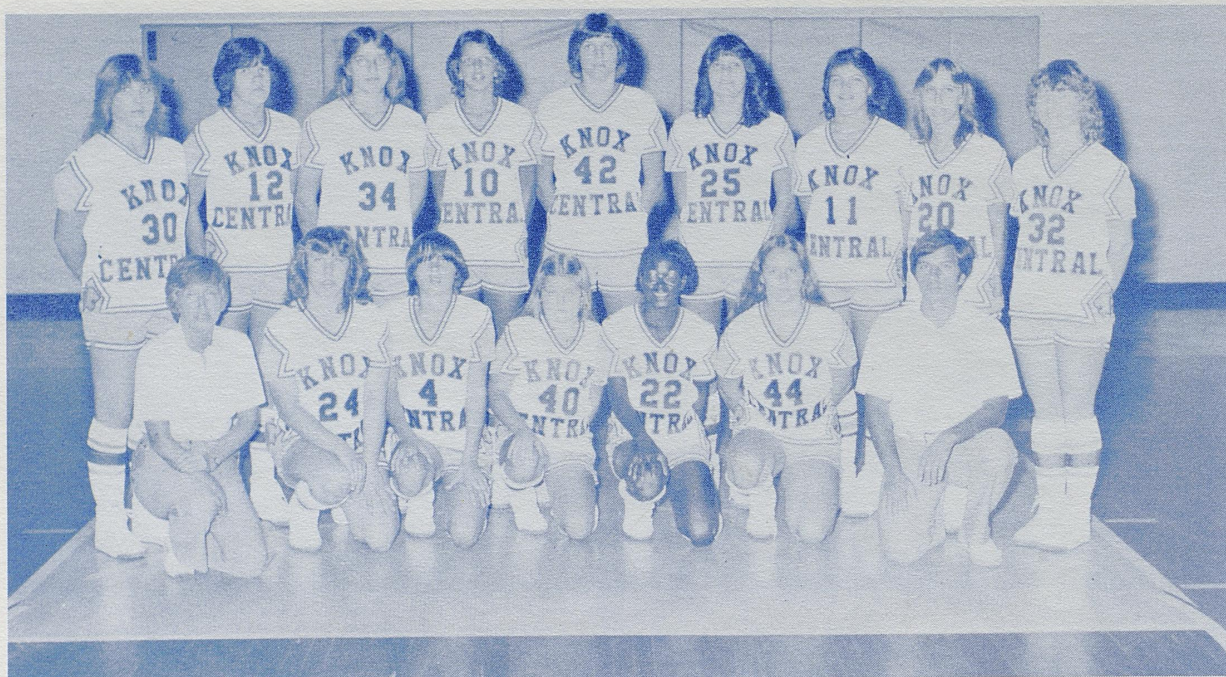

Knox Central Lady Panthers

NO	NAME	POSITION	CLASS	HEIGHT
4	Barbara Broughton	G	JH	5-5
10	Lisa Hampton	F	SR	5-10
11	Karen Smith	F	SO	5-6
12	Kim Napier	F	FR	5-7
25	Pam Napier	F	SO	5-8
34	Lisa Gray	F	FR	5-10
20	Renee Farmer	G	SR	5-5
22	Louise Clark	G	FR	5-3
24	Sherry Abner	G	FR	5-4
30	Hilda Miller	F	JR	5-7
42	Melissa Napier	C	SR	6-1
44	Ruby Smith	G	JR	5-4

Head Coach: Daphne Goodin

Assistant Coach: Bob Duriko

Managers: Melissa Sowders, Mary Smith, Sherry Farmer, Kim Mays, Kathy Smith, Trita Merida