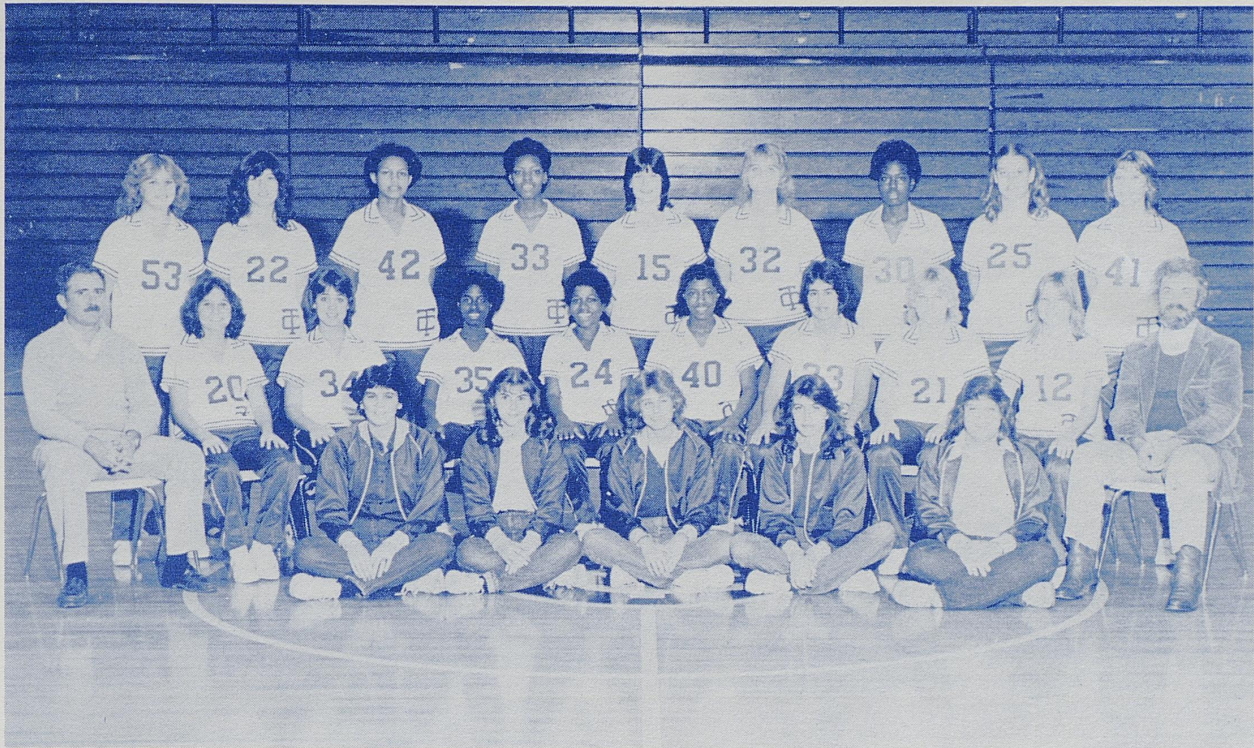

Tates Creek Lady Commodores

NO	NAME	POSITION	CLASS	HEIGHT
12	Becky Cox	G	SO	5-4
15	Becky Campbell	G	SR	5-8
20	Kristy Hall	G	SO	5-1
21	Beth Deacon	F	JR	5-5
22	Kim Pelfrey	F	SO	5-7
23	Tracy McLoughlin	G	JR	5-6
24	Earlease Burnett	F	SR	5-4
25	Lori Fitzgerald	C	JR	5-9
30	Allyson Gilbert	G/F	SR	5-9
32	Rebecca Thursby	C	SO	5-10
34	Angie Walker	G	JR	5-3
40	Marie Mitchell	G	SO	5-4
41	Betsy Hughs	F	SO	5-7
42	Liz Scott	C	SO	5-9
53	Suzanne Gott	C	SO	5-6

Head Coach: Bradley Switzer

Assistant Coach: Denny Lester

Trainers: Mary Beth Brooks, Donna Shelton, and Devonina Herron