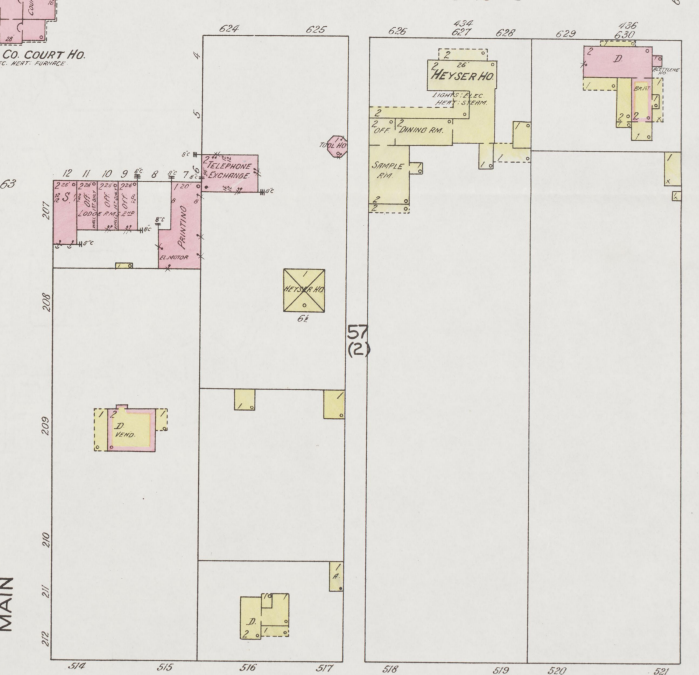

MAIN CROSS

MAIN CROSS

MAIN CROSS

MAIN CROSS

MAIN CROSS

MAIN CROSS

JULY 1925  
LEITCHFIELD  
KY.

Scale of Feet.  
Copyright 1925 by The Sanborn Map Co.

3

3

JULY 1925  
LEITCHFIELD  
KY.

4

4

38  
(58)

45'

45'

— ENGLISH

WATER

5

WATER ST.

Copyright 1925 by the Sanborn Map Co.

5

40

JULY 1925  
LEITCHFIELD  
Ky.

5

(2379)

WALNUT

MAIN CROSS

BROADWAY

ENGLISH

2

MARKET