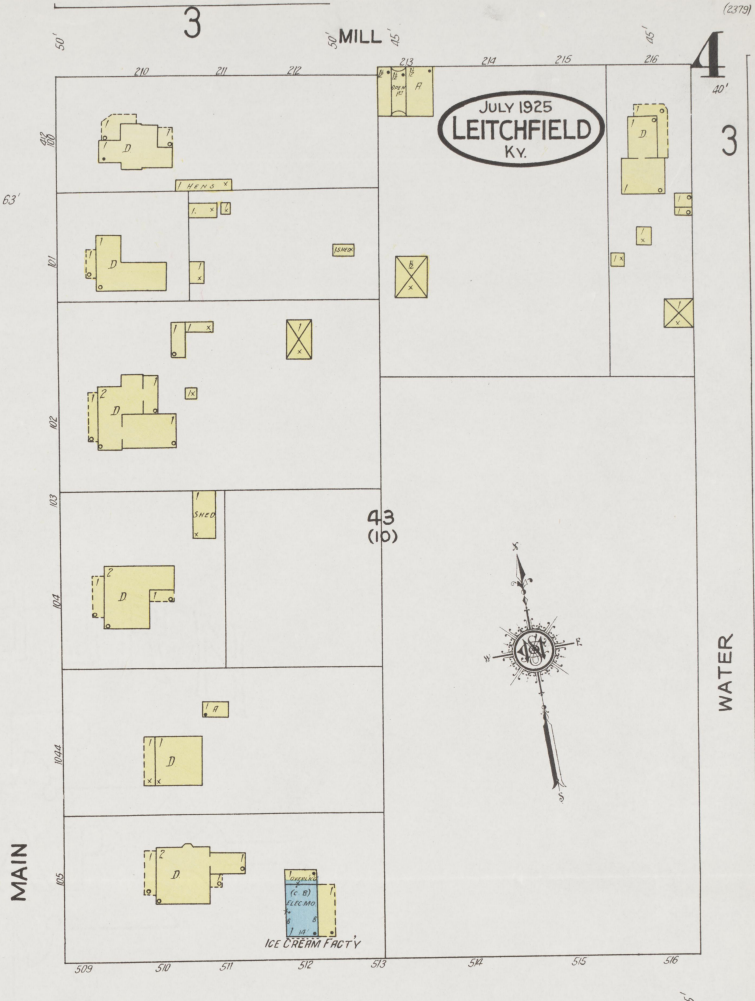

MAIN CROSS

MAIN CROSS

MAIN CROSS

MAIN CROSS

MAIN CROSS

MAIN CROSS

JULY 1925  
LEITCHFIELD  
KY.

Scale of Feet.  
Copyright 1925 by The Sanborn Map Co.

3

3

JULY 1925  
LEITCHFIELD  
KY.

4

4

38  
(58)

45'

45'

— ENGLISH

WATER

5

WATER ST.

Copyright 1925 by the Sanborn Map Co.

5

40

JULY 1925  
LEITCHFIELD  
Ky.

5

(2379)

WALNUT

MAIN CROSS

BROADWAY

ENGLISH

2

MARKET