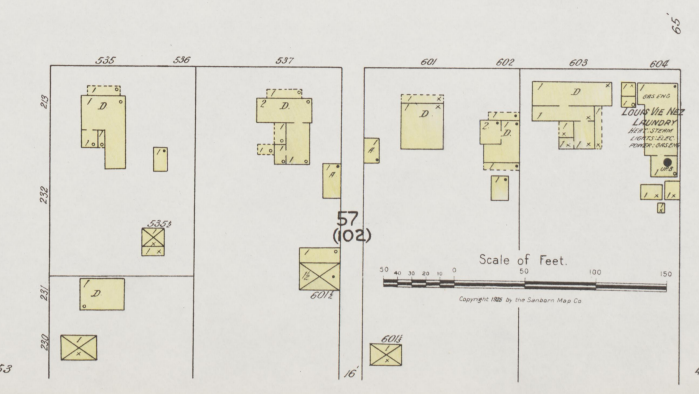

MAIN CROSS

MAIN CROSS

MAIN CROSS

MAIN CROSS

MAIN CROSS

MAIN CROSS

JULY 1925  
LEITCHFIELD  
KY.

Scale of Feet.  
Copyright 1925 by The Sanborn Map Co.

3

3

JULY 1925  
LEITCHFIELD  
KY.

4

4

38  
(58)

45'

45'

— ENGLISH

WATER

5

WATER ST.

Copyright 1925 by the Sanborn Map Co.

5

40

JULY 1925  
LEITCHFIELD  
Ky.

5

(2379)

WALNUT

MAIN CROSS

BROADWAY

ENGLISH

2

MARKET