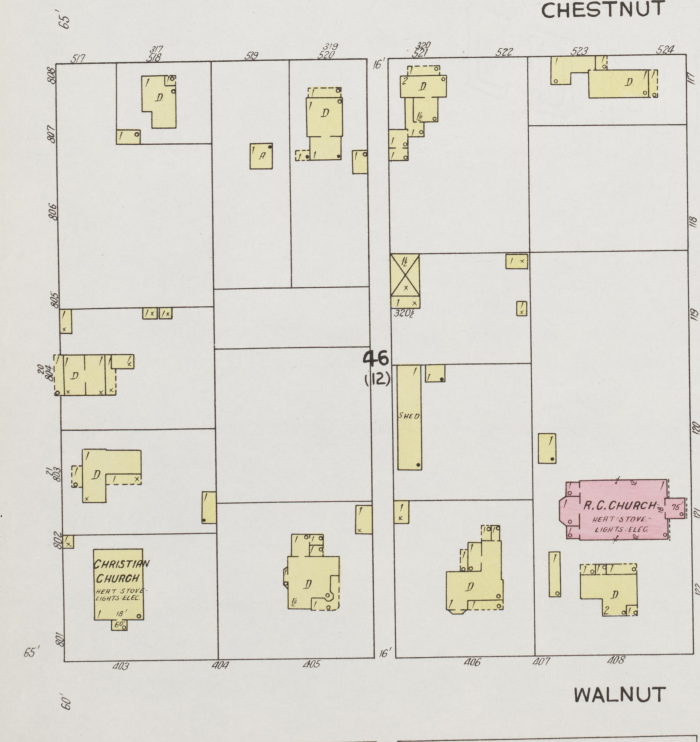

MAIN CROSS

MAIN CROSS

MAIN CROSS

MAIN CROSS

MAIN CROSS

MAIN CROSS

JULY 1925  
LEITCHFIELD  
KY.

Scale of Feet.  
Copyright 1925 by The Sanborn Map Co.

— ENGLISH

WATER

5

WATER ST.

Copyright 1925 by the Sanborn Map Co.

5

40

JULY 1925  
LEITCHFIELD  
Ky.

5

(2379)

WALNUT

MAIN CROSS

BROADWAY

ENGLISH

2

MARKET