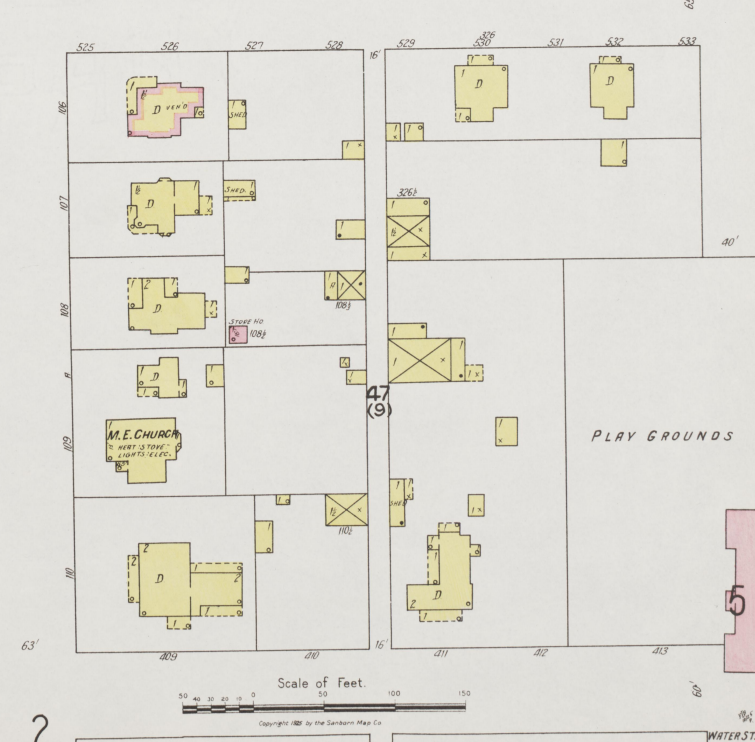

MAIN CROSS

MAIN CROSS

MAIN CROSS

MAIN CROSS

MAIN CROSS

MAIN CROSS

JULY 1925  
LEITCHFIELD  
KY.

Scale of Feet.  
Copyright 1925 by The Sanborn Map Co.

— ENGLISH

WATER

5

WATER ST.

Copyright 1925 by the Sanborn Map Co.

5

40

JULY 1925  
LEITCHFIELD  
Ky.

5

(2379)

WALNUT

MAIN CROSS

BROADWAY

ENGLISH

2

MARKET