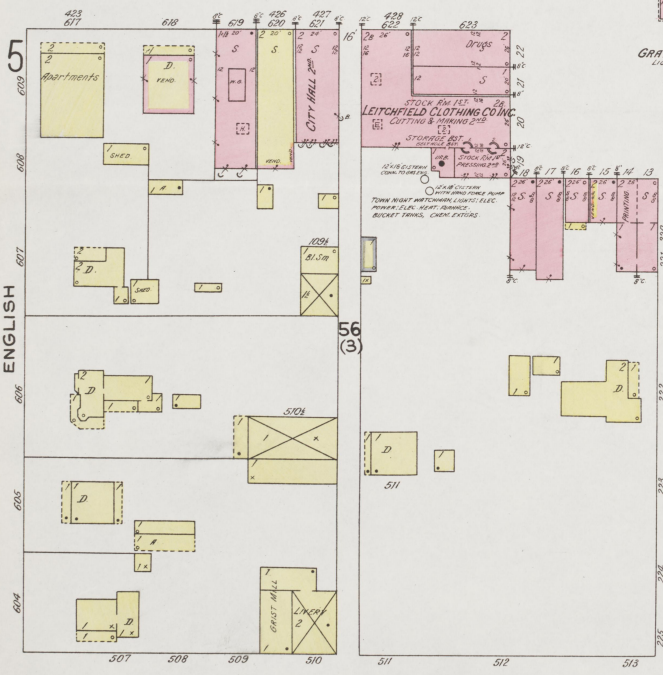

MAIN CROSS

MAIN CROSS

MAIN CROSS

MAIN CROSS

MAIN CROSS

MAIN CROSS

JULY 1925  
LEITCHFIELD  
KY.

Scale of Feet.  
Copyright 1925 by The Sanborn Map Co.

3

3

JULY 1925  
LEITCHFIELD  
KY.

4

4

38  
(58)

45'

45'

— ENGLISH

WATER

5

WATER ST.

Copyright 1925 by the Sanborn Map Co.

5

40

JULY 1925  
LEITCHFIELD  
Ky.

5

(2379)

WALNUT

MAIN CROSS

BROADWAY

ENGLISH

2

MARKET