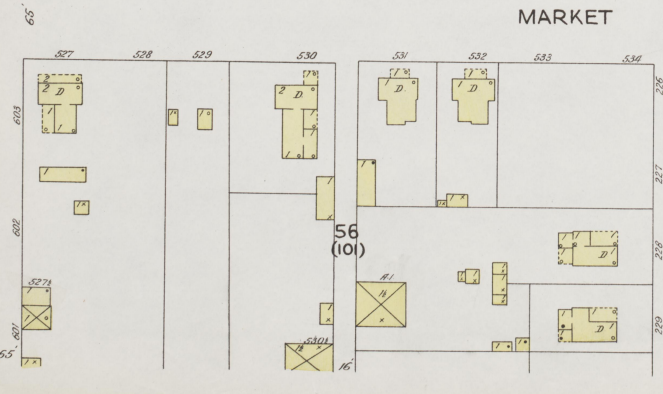

MAIN CROSS

MAIN CROSS

MAIN CROSS

MAIN CROSS

MAIN CROSS

MAIN CROSS

JULY 1925  
LEITCHFIELD  
KY.

Scale of Feet.  
Copyright 1925 by The Sanborn Map Co.

— ENGLISH

WATER

5

WATER ST.

Copyright 1925 by the Sanborn Map Co.

5

40

JULY 1925  
LEITCHFIELD  
Ky.

5

(2379)

WALNUT

MAIN CROSS

BROADWAY

ENGLISH

2

MARKET