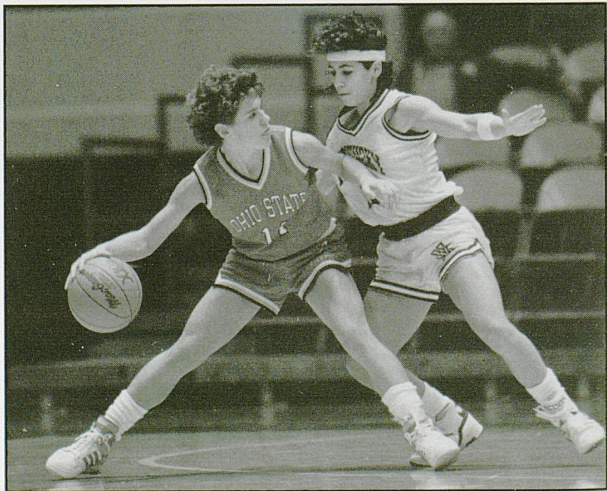

UK	Opp.		UK	Opp.
A					
Alabama	.6	5	Morris Harvey College	.1	0
Alabama-Birmingham	.2	0	Mount Saint Joseph	.5	1
American University	.1	0	Murray	.12	2
Anderson College	.0	1	N		
Arkansas	.1	0	National College	.3	0
Asbury College	.0	1	Nebraska	.0	1
Auburn	.3	7	New Orleans	.1	1
Austin Peay	.2	1	North Carolina State	.2	2
Australian National Team	.0	1	Northern Kentucky	.9	4
B					
Bellhaven	.0	1	O		
Bellarmine	.7	0	Ohio State	.7	7
Belmont	.2	1	Ohio University	.2	1
Berea	.2	0	Old Dominion	.2	7
Bowling Green	.1	0	Oregon	.0	1
C					
Cal-Long Beach State	.1	0	P		
Carson-Newman	.2	0	Pittsburgh	.1	0
Central Florida	.1	0	Purdue	.0	1
Central Missouri	.1	0	R		
Centre	.1	0	Radford	.1	0
Charleston	.3	0	Rutgers	.3	1
Cincinnati	.12	2	S		
Cleveland State	.1	0	Seton Hall	.1	0
Czechoslovakian National Team	.0	1	South Carolina	.6	3
D					
Dayton	.12	3	South Carolina State	.1	0
Delta State	.0	1	South Florida	.1	0
DePaul	.2	0	Southern Illinois	.2	0
Detroit	.4	0	Southern Utah	.1	0
Drake	.0	1	Spalding	.1	0
Duke	.1	0	Stetson	.1	0
E					
East Carolina	.3	0	Syracuse	.1	0
Eastern Kentucky	.18	8	T		
East Tennessee	.1	0	Tennessee	.5	21
Edinboro	.0	1	Tennessee-Chattanooga	.4	0
Elon College	.0	1	Tennessee-Martin	.1	2
F					
Florida	.10	7	Tennessee State	.2	0
G					
Georgetown	.5	0	Tennessee Tech	.7	6
Georgia	.5	11	Texas	.0	1
Georgia State	.1	0	Toledo	.1	0
Gulf Coast	.1	0	U		
H					
Howard	.1	0	Union College	.1	0
I					
Illinois	.2	3	UCLA	.1	1
Illinois State	.1	1	V		
Immaculata	.1	0	Valdosta State	.1	0
Indiana	.12	5	Vanderbilt	.10	4
Indiana State	.2	0	Virginia Tech	.1	1
J					
James Madison	.1	0	W		
Japan National Team	.10	6	Western Carolina	.0	1
K					
Kansas	.1	0	Western Kentucky	.8	7
Kentucky State	.2	0	West Michigan	.1	0
L					
LSU	.1	7	West Virginia AAU	.1	0
Louisiana Tech	.0	3	West Virginia	.1	0
Louisville	.23	7	M		
M					
Maine	.1	0	Marquette	.1	0
Marquette	.1	0	Marshall	.9	3
Marshall	.9	3	Maryland	.0	1
Maryland	.0	1	Memphis State	.1	2
Memphis State	.1	2	Miami (Fla)	.4	0
Miami (Fla)	.4	0	Miami of Ohio	.5	0
Miami of Ohio	.5	0	Michigan	.1	0
Michigan	.1	0	Michigan State	.1	0
Michigan State	.1	0	Middle Tennessee State	.9	2
Middle Tennessee State	.9	2	Mississippi	.1	7
Mississippi	.1	7	Mississippi State	.4	5
Mississippi State	.4	5	Mississippi State Col. of Women	.0	1
Mississippi State Col. of Women	.0	1	Mississippi University for Women	.1	1
Mississippi University for Women	.1	1	Missouri	.0	0
Missouri	.0	0	Morehead	.27	5

Malinka Salhi was a top defensive player last season.