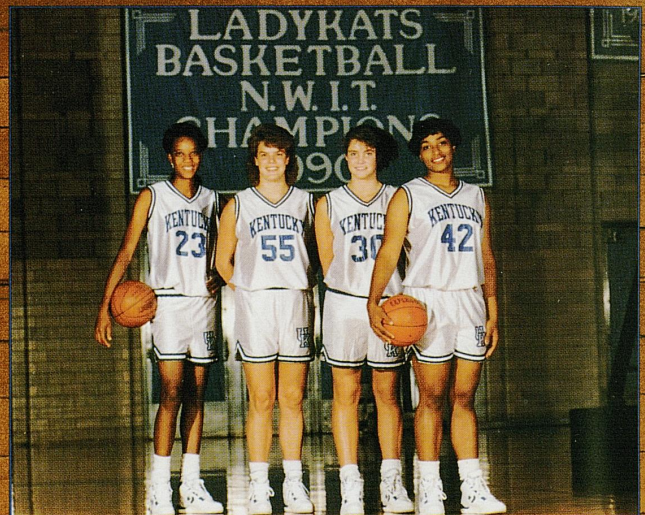

FRESHMEN PLAYERS

Front:
Karen Killen

Back Row:
Tedra Eberhart,
Tiundra Love,
Jennifer Gray,
Christe Jordan,
Kayla Campbell.