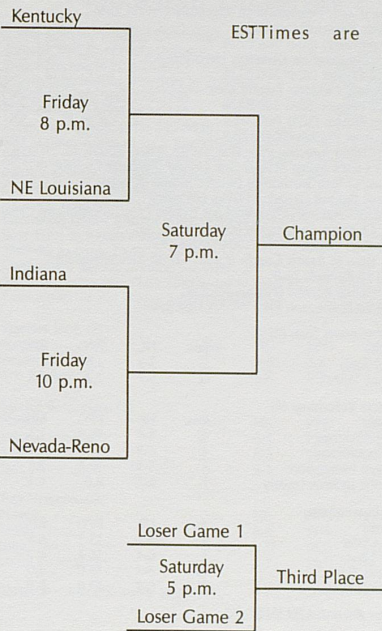

OPPONENTS

UN-Reno, Indiana, NE La.

December 29-30 at Reno, Nevada

Reno Tournament

University of Nevada-Reno

Arena (Cap.): Old Gym (2,700)
Athletic Director: Angela D. Taylor
Office Phone: (702) 784-4215
Sports Information Director: Micheal E. Holen
Office Phone: (702) 784-4567
Home Phone: (702) 786-5377
Basketball Contact: Micheal Holen
Press Row Phone: N/A
Head Coach (Alma Mater): Tommy Gates (Texas Wesleyan, '85)
Record at Your Institution (Years): 0-0 (first year)
Overall Record (Years): 0-0
Assistant Coach: Richard Kilgore
Basketball Office Phone: (702) 784-4698
Best Time to Reach Coach: mornings
1989-90 Record: 6-21
Conference Record (Place): 2-14 (9th)
1989-90 Postseason Play: none

Location: Reno, Nevada
Enrollment: 10,900
Founded: 1874
President: Dr. Joseph Crowley
Conference: Big Sky
Nickname: Wolf Pack
Colors: Blue and Silver

Starters Lost: (4)

Name	Pos.	Ht.	PPG	RPG
Dawn Pitman	C	6-0	17.0	7.8
Shelley Schack	G	5-9	4.6	2.0
Darlene Kelley	F	5-10	5.0	4.9
Lana Larson	G	5-8	6.4	3.2

Starters Returning: (1)

Name	Pos.	Ht.	PPG	RPG
Jennifer Varney	F	5-11	7.4	3.5

Top Newcomers:

Name	Pos.	Ht.
Virginia Green	G	5-7

Series Record: First meeting

Reno Tournament

Indiana University

Arena (Cap.): Assembly Hall (17,357)
Athletic Director: Ralph Floyd
Office Phone: (812) 855-1966
Sports Information Director: Kit Klingelhoffer
Office Phone: (812) 855-2421
Basketball Contact: Vickie Hasselfeldt
Office Phone: (812) 855-2421
Press Row Phone: (812) 855-2754
SID Mailing Address: Assembly Hall, Bloomington, Ind., 47405
Head Coach (Alma Mater): Jim Izard (Mississippi, 1970)
Record at Your Institution (Years): 28-28 (2 years)
Overall Record (Years): 191-77 (9 years)
Assistant Coaches (Alma Maters): Susan Dixon (LSU, '85), Tracy Manuel (DePaul, '86)
Basketball Office Phone: (812) 855-3955
Best Time to Reach Coach: mornings
1988-89 Record: 12-16
Conference Record (Place): 6-12 (7th)
1988-89 Postseason Play: none

Starters Lost: none

Starters Returning: (5)

Name	Pos.	Ht.	PPG	RPG
Zandrea Jefferies	F	5-11	15.2	8.7
Courtney Cox	G/F	5-10	9.1	3.2
Pam Owens	F/C	5-11	10.3	6.5
Lori Meinerding	G/F	5-11	8.3	2.3
Tisha Hill	G/F	5-7	8.1	4.2

Top Newcomers:

Name	Pos.	Ht.
Kris McGrade	G	5-3
Karen Redenbaugh	G	5-8
Stacie Shepherd	G	5-6

Series Record: UK leads, 11-6

Location: Bloomington, Ind.
Enrollment: 34,000
Founded: 1820
President: Thomas Ehrlich
Conference: Big Ten
Nickname: Hoosiers
Colors: Cream and Crimson

Reno Tournament

Northeast Louisiana University